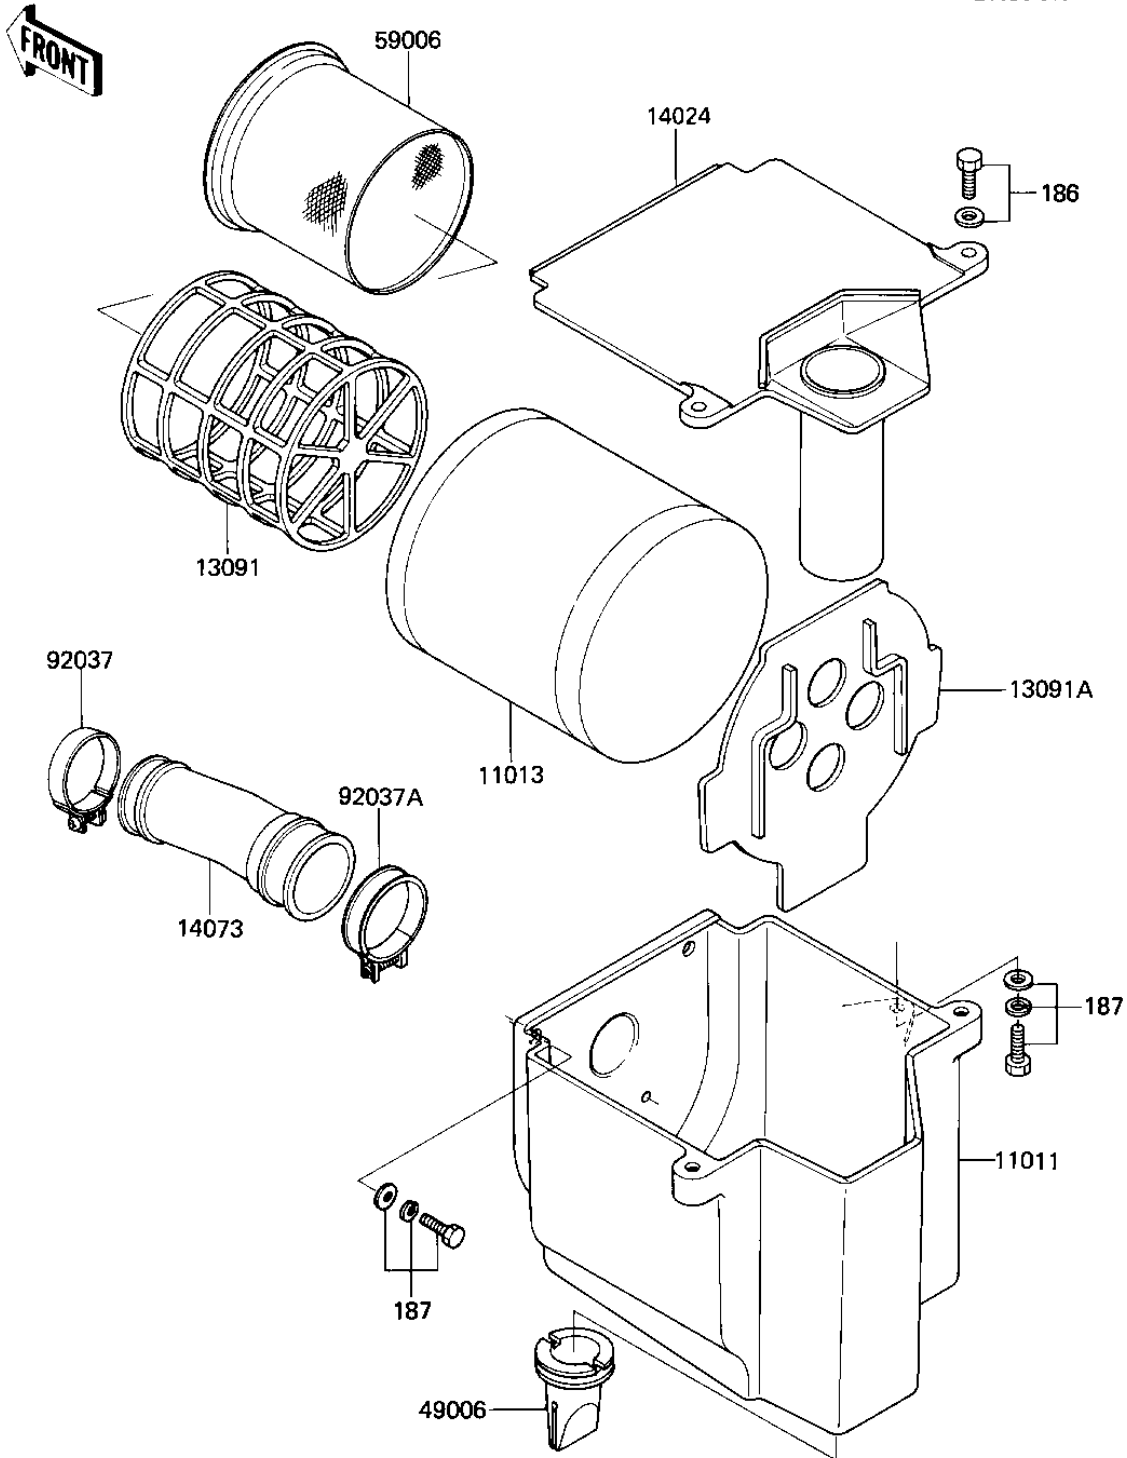

1984 KLT110 PARTS DIAGRAM

AIR CLEANER

E1130-0136

1984 KLT110 PARTS LIST

AIR CLEANER

ITEM NAME	PART NUMBER	QUANTITY
CASE-AIR FILTER (Ref # 11011)	11011-1129	1
ELEMENT-AIR FILTER (Ref # 11013)	11013-1109	1
HOLDER,ELEMENT (Ref # 13091)	13091-1121	1
HOLDER,ELEMENT (Ref # 13091A)	13091-1125	1
COVER,AIR FILTER (Ref # 14024)	14025-1385	1
DUCT,AIR FILTER (Ref # 14073)	14073-1097	1
BOOT (Ref # 49006)	49006-1065	1
ARRESTER-FLAME (Ref # 59006)	59006-1051	1
CLAMP,39MM (Ref # 92037)	92037-1407	1
CLAMP,MUFFLER (Ref # 92037A)	92037-177	1
BOLT (Ref # 186)	186B0614	2
BOLT-UPSET-WSP (Ref # 187)	187B0616	3