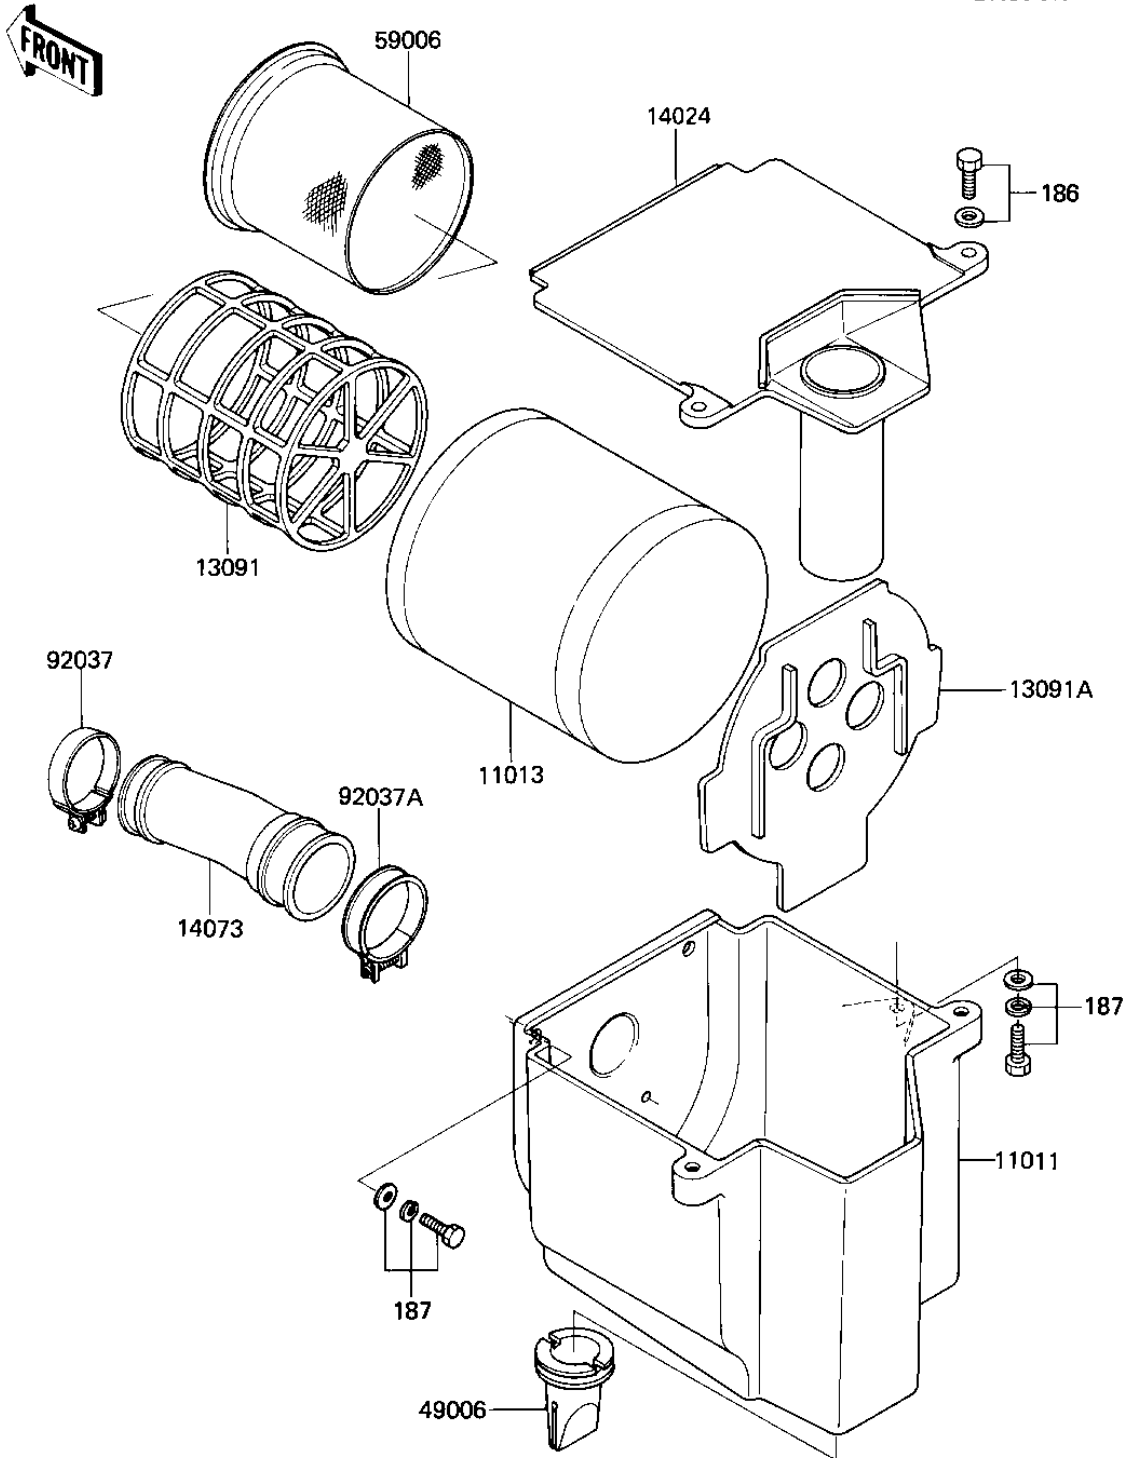

1986 KLT110 PARTS DIAGRAM

AIR CLEANER

E1130-0136

1986 KLT110 PARTS LIST

AIR CLEANER

ITEM NAME	PART NUMBER	QUANTITY
CASE-AIR FILTER (Ref # 11011)	11011-1129	1
ELEMENT-AIR FILTER (Ref # 11013)	11013-1109	1
HOLDER,ELEMENT (Ref # 13091)	13091-1121	1
HOLDER,ELEMENT (Ref # 13091A)	13091-1125	1
COVER,AIR FILTER (Ref # 14024)	14025-1385	1
DUCT,AIR FILTER (Ref # 14073)	14073-1097	1
BOOT (Ref # 49006)	49006-1065	1
ARRESTER-FLAME (Ref # 59006)	59006-1051	1
CLAMP,39MM (Ref # 92037)	92037-1407	1
CLAMP,MUFFLER (Ref # 92037A)	92037-177	1
BOLT (Ref # 186)	186B0614	2
BOLT-UPSET-WSP (Ref # 187)	187B0616	3