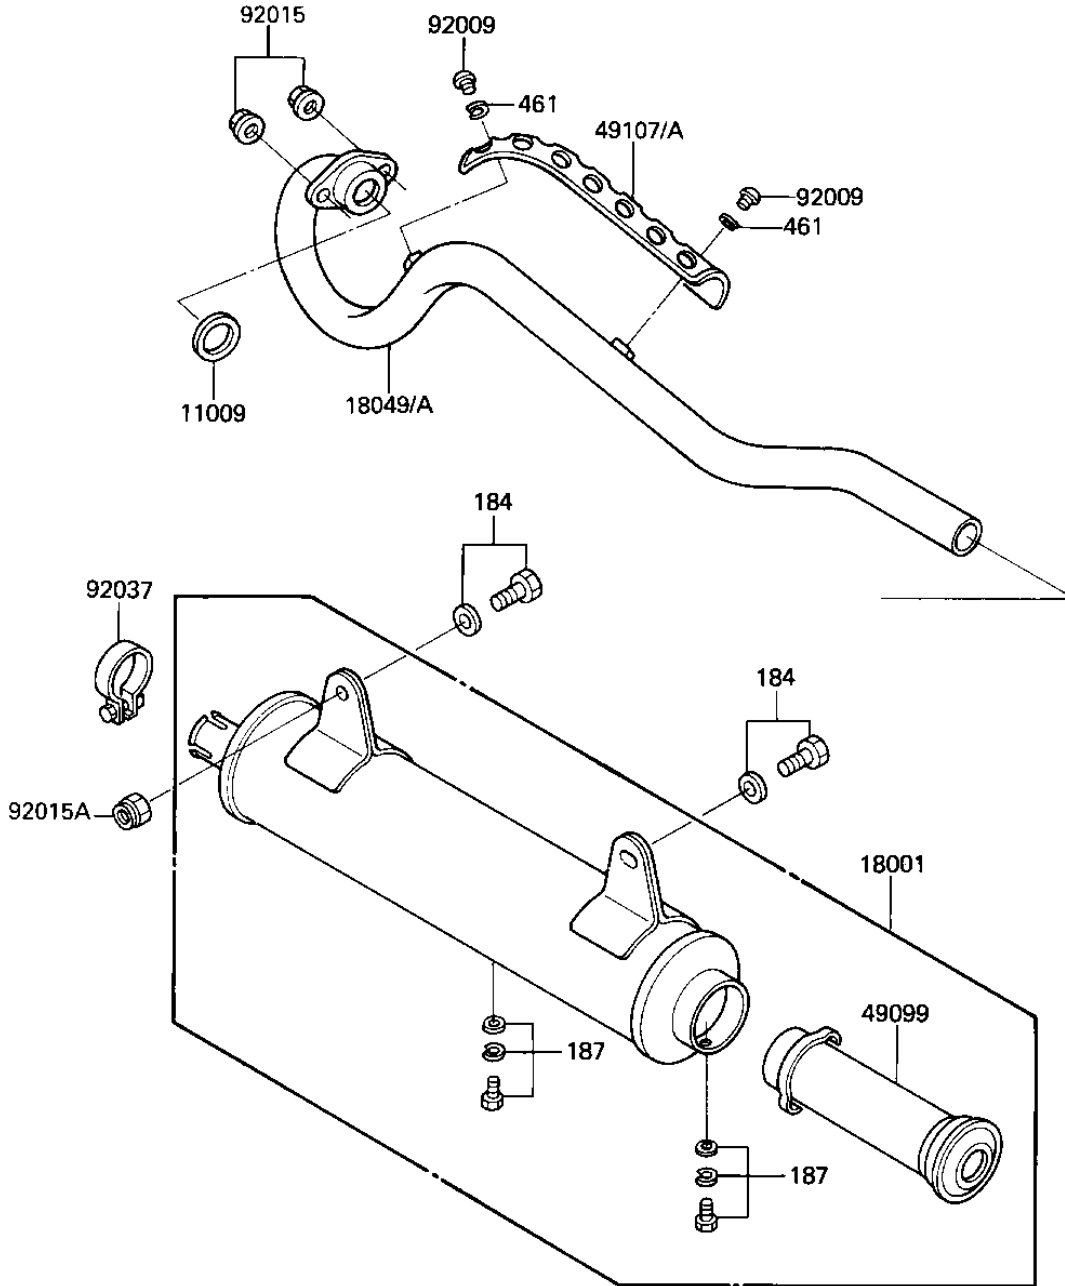

1984 KLT110 PARTS DIAGRAM

MUFFLER

E1140-0180

1984 KLT110 PARTS LIST

MUFFLER

ITEM NAME	PART NUMBER	QUANTITY
GASKET,EXHAUST PIPE (Ref # 11009)	11009-1380	1
MUFFLER,F.BLACK (Ref # 18001)	18001-1480	1
PIPE,EXHAUST (Ref # 18049)	18049-1202	1
BAFFLE-PIPE MUFFLER (Ref # 49099)	49099-1223	1
COVER-EXHAUST-PIPE (Ref # 49107)	49107-1059	1
SCREW,6X6.7,BLACK (Ref # 92009)	92009-1285	2
NUT-6MM (Ref # 92015)	92015-1078	2
NUT,U,8MM,BLACK (Ref # 92015A)	92015-1205	1
CLAMP,MUFFLER FITTING (Ref # 92037)	92037-1035	1
BOLT-UPSET-WP-SMALL (Ref # 184)	184J0820	2
BOLT 6X12 (Ref # 187)	187B0612	2
WASHER-SPRING,6MM,BLA (Ref # 461)	461K0600	2