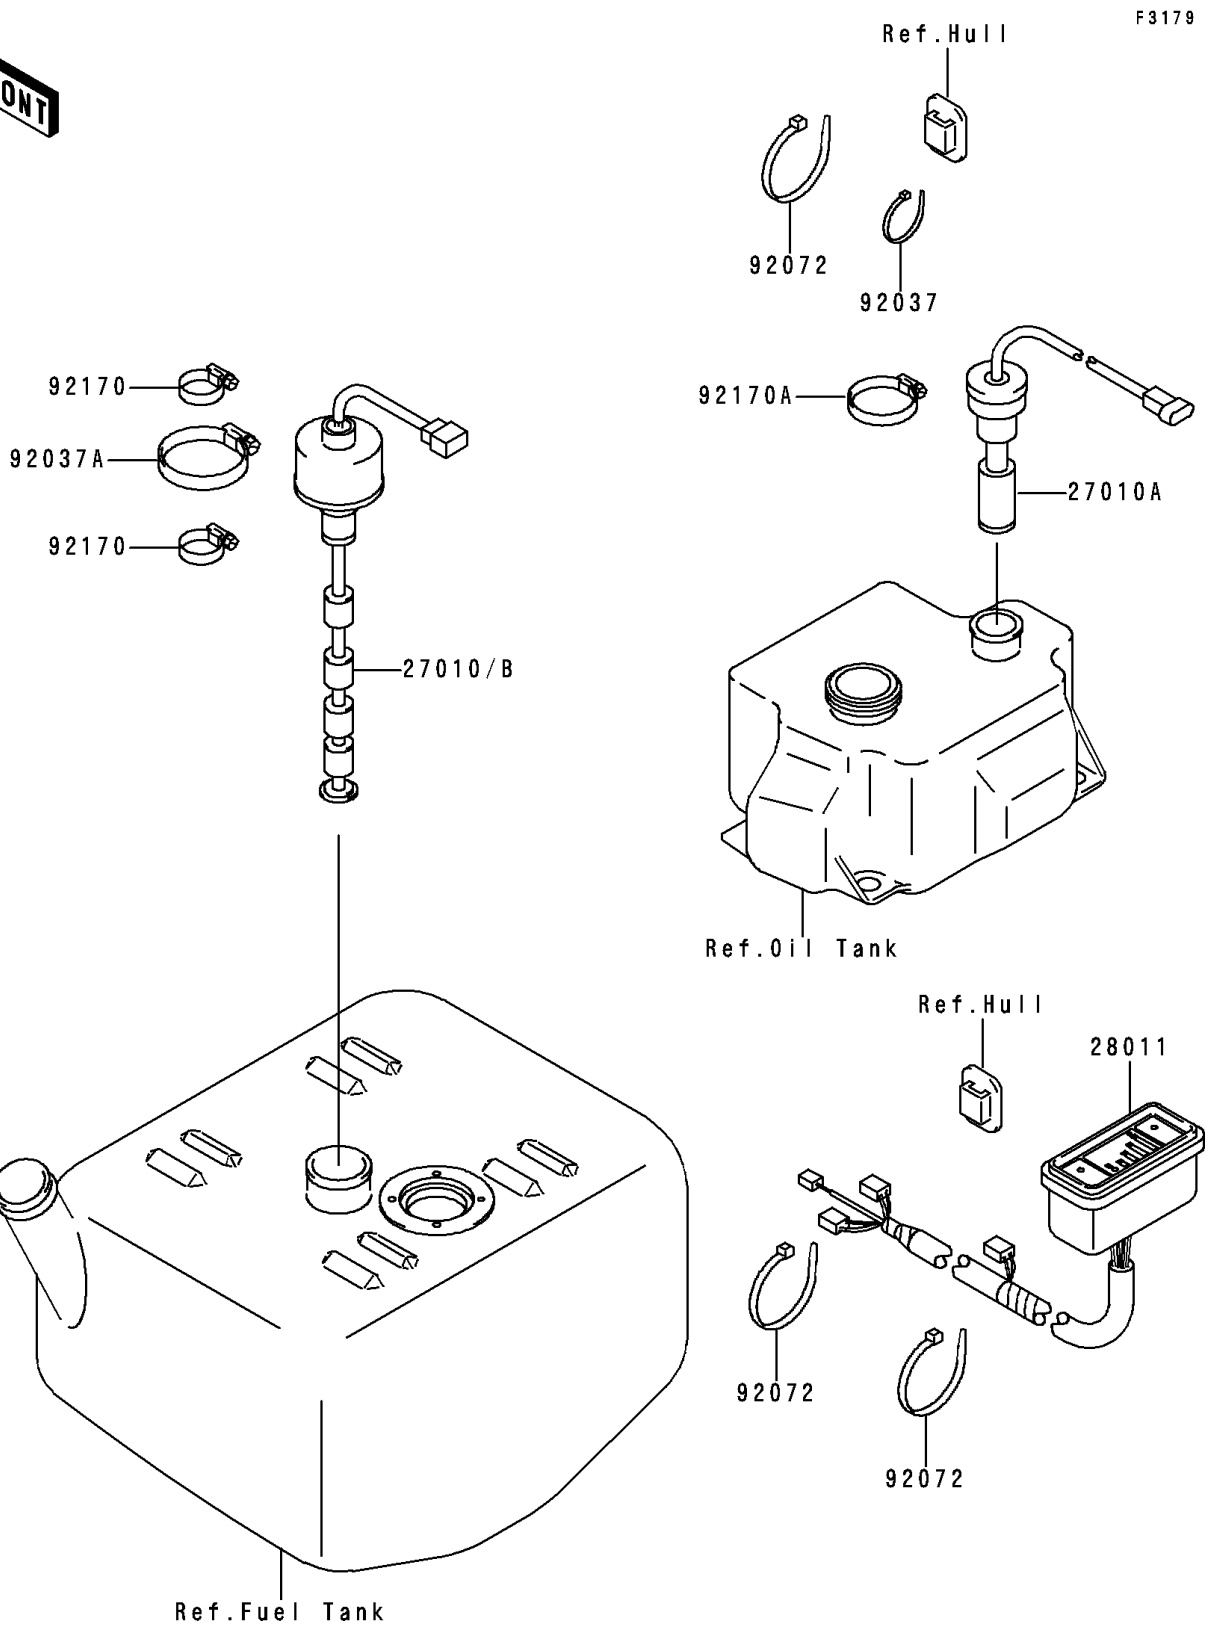

1998 Xi Sport PARTS DIAGRAM

Meters

F3179

1998 Xi Sport PARTS LIST

Meters

ITEM NAME	PART NUMBER	QUANTITY
SWITCH,FUEL LEVEL (Ref # 27010)	27010-3727	1
SWITCH,OIL LEVEL (Ref # 27010A)	27010-3729	1
METER,FUEL (Ref # 28011)	28011-3702	1
CLAMP (Ref # 92037)	92037-1173	2
CLAMP (Ref # 92037A)	92037-3009	1
BAND (Ref # 92072)	92072-3778	3
CLAMP (Ref # 92170)	92170-3718	2
CLAMP (Ref # 92170A)	92170-3734	1