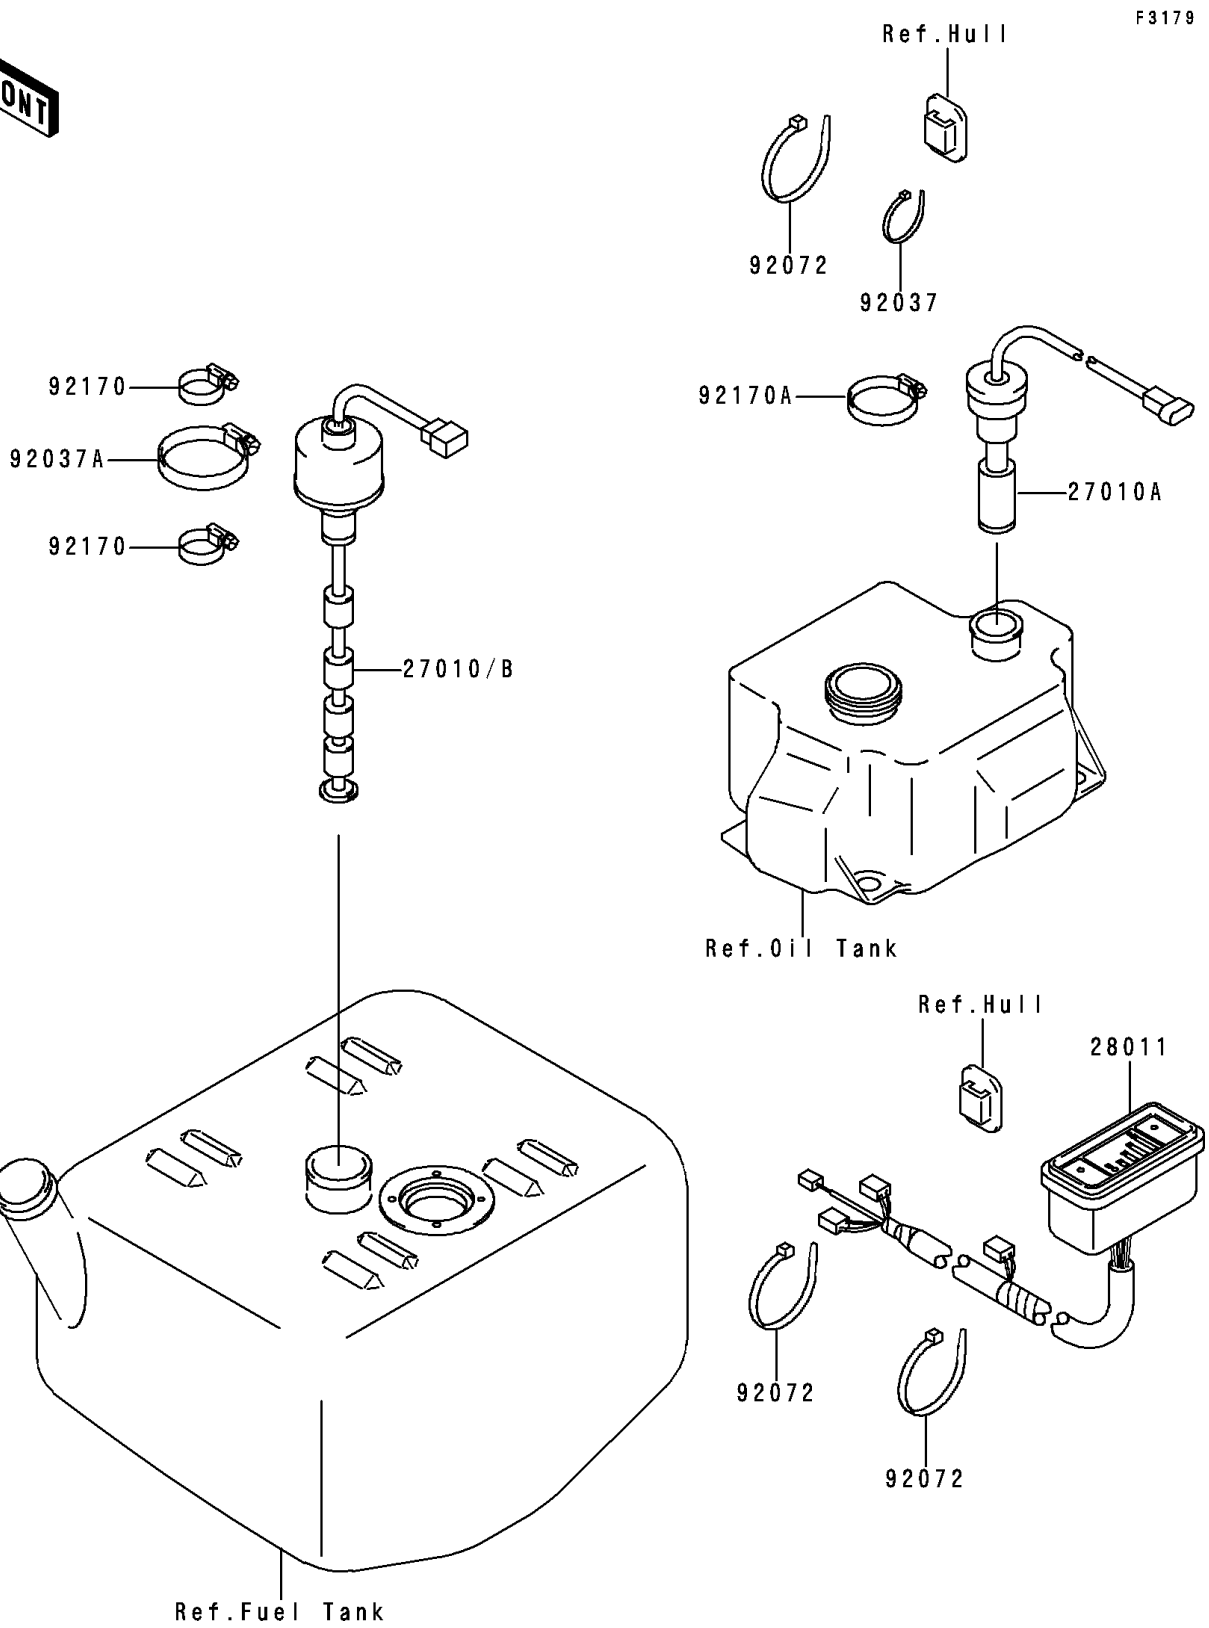

1999 Xi Sport PARTS DIAGRAM

Meters

1999 Xi Sport PARTS LIST

Meters

ITEM NAME	PART NUMBER	QUANTITY
SWITCH,OIL LEVEL (Ref # 27010A)	27010-3729	1
SWITCH,FUEL LEVEL (Ref # 27010B)	27010-3764	1
METER,FUEL (Ref # 28011)	28011-3702	1
CLAMP (Ref # 92037)	92037-1173	2
CLAMP (Ref # 92037A)	92037-3009	1
BAND (Ref # 92072)	92072-3778	3
CLAMP (Ref # 92170)	92170-3718	2
CLAMP (Ref # 92170A)	92170-3734	1