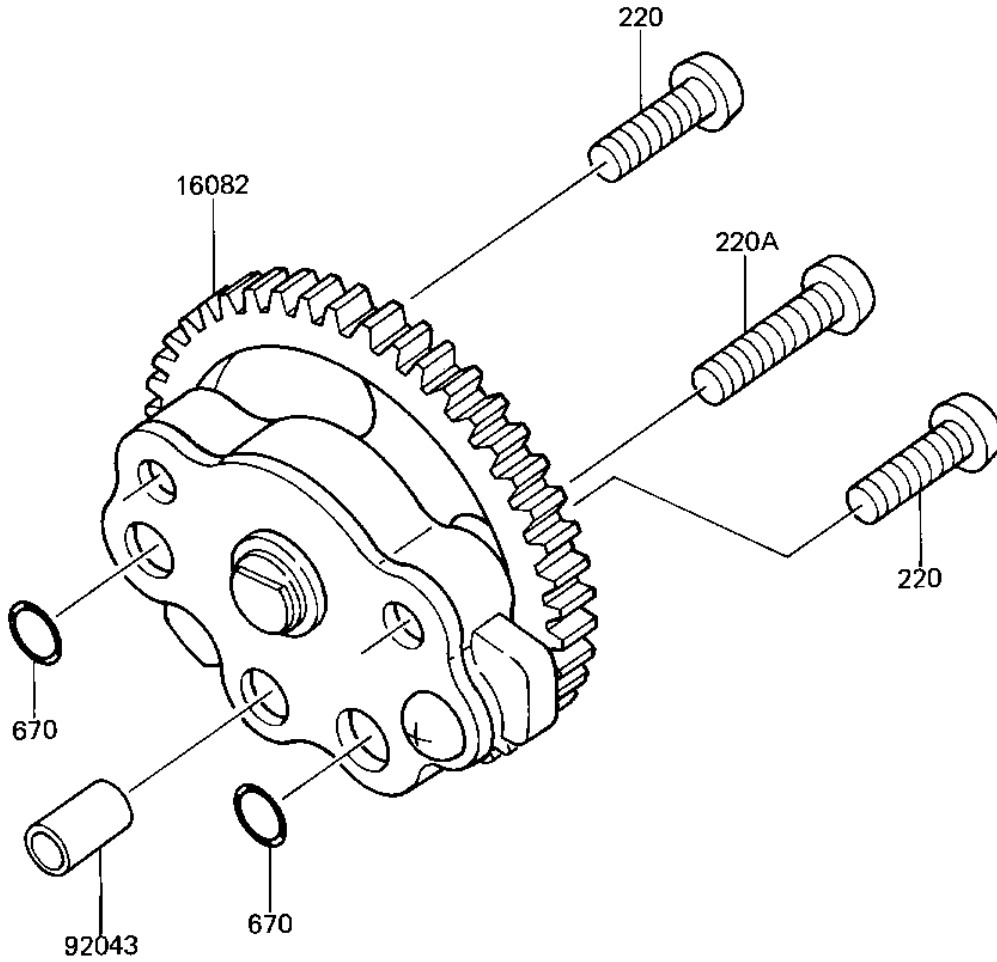

1984 KLT110 PARTS DIAGRAM

OIL PUMP/OIL FILTER

E1710-0055

1984 KLT110 PARTS LIST

OIL PUMP/OIL FILTER

ITEM NAME	PART NUMBER	QUANTITY
PUMP-ASSY-OIL (Ref # 16082)	16082-1030	1
FILTER-OIL (Ref # 49065)	49065-1001	1
PIN,DOWEL,6.2X8X14 (Ref # 92043)	92043-1263	1
1SCREW PAN HEAD 6X20 (Ref # 220)	220B0620	1
SCREW PAN HEAD 6X30 (Ref # 220A)	220B0630	1
"O"RING 10MM (Ref # 670)	670B1510	2