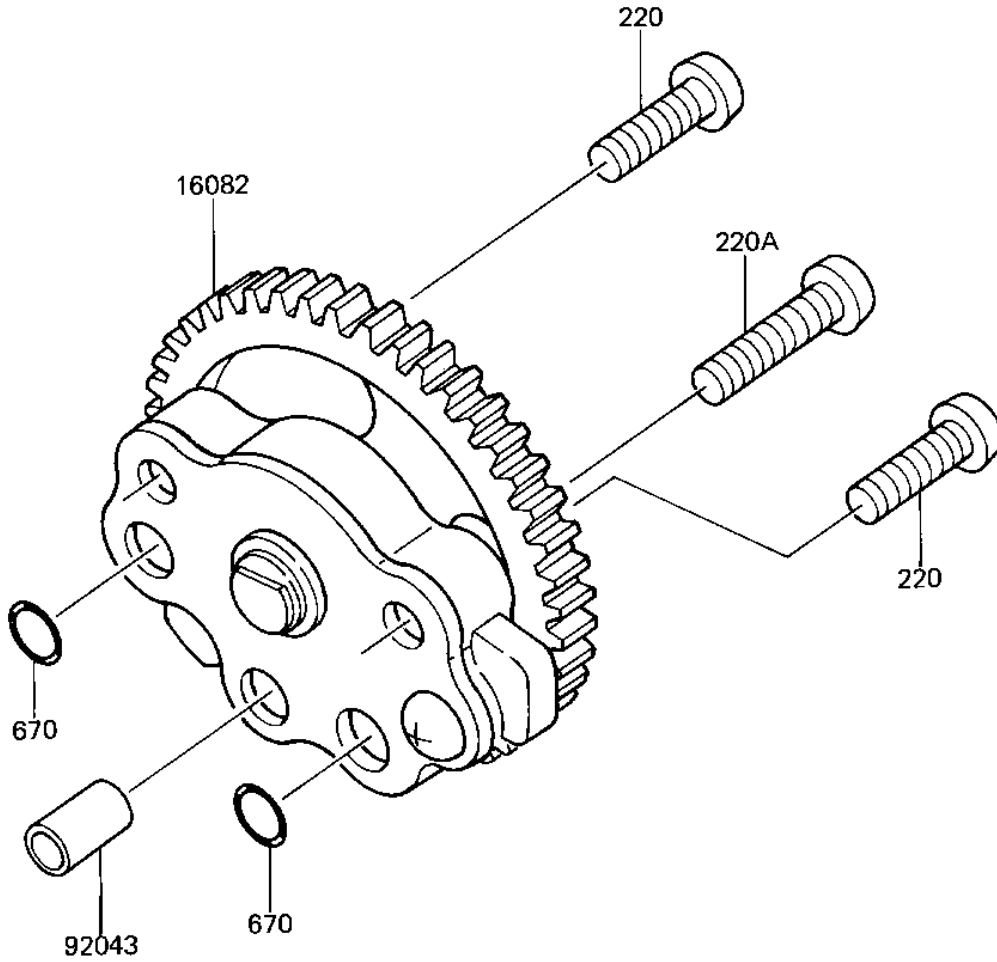

1986 KLT110 PARTS DIAGRAM

OIL PUMP/OIL FILTER

E1710-0055

1986 KLT110 PARTS LIST

OIL PUMP/OIL FILTER

ITEM NAME	PART NUMBER	QUANTITY
PUMP-ASSY-OIL (Ref # 16082)	16082-1030	1
FILTER-OIL (Ref # 49065)	49065-1001	1
PIN,DOWEL,6.2X8X14 (Ref # 92043)	92043-1263	1
1SCREW PAN HEAD 6X20 (Ref # 220)	220B0620	1
SCREW PAN HEAD 6X30 (Ref # 220A)	220B0630	1
"O"RING 10MM (Ref # 670)	670B1510	2