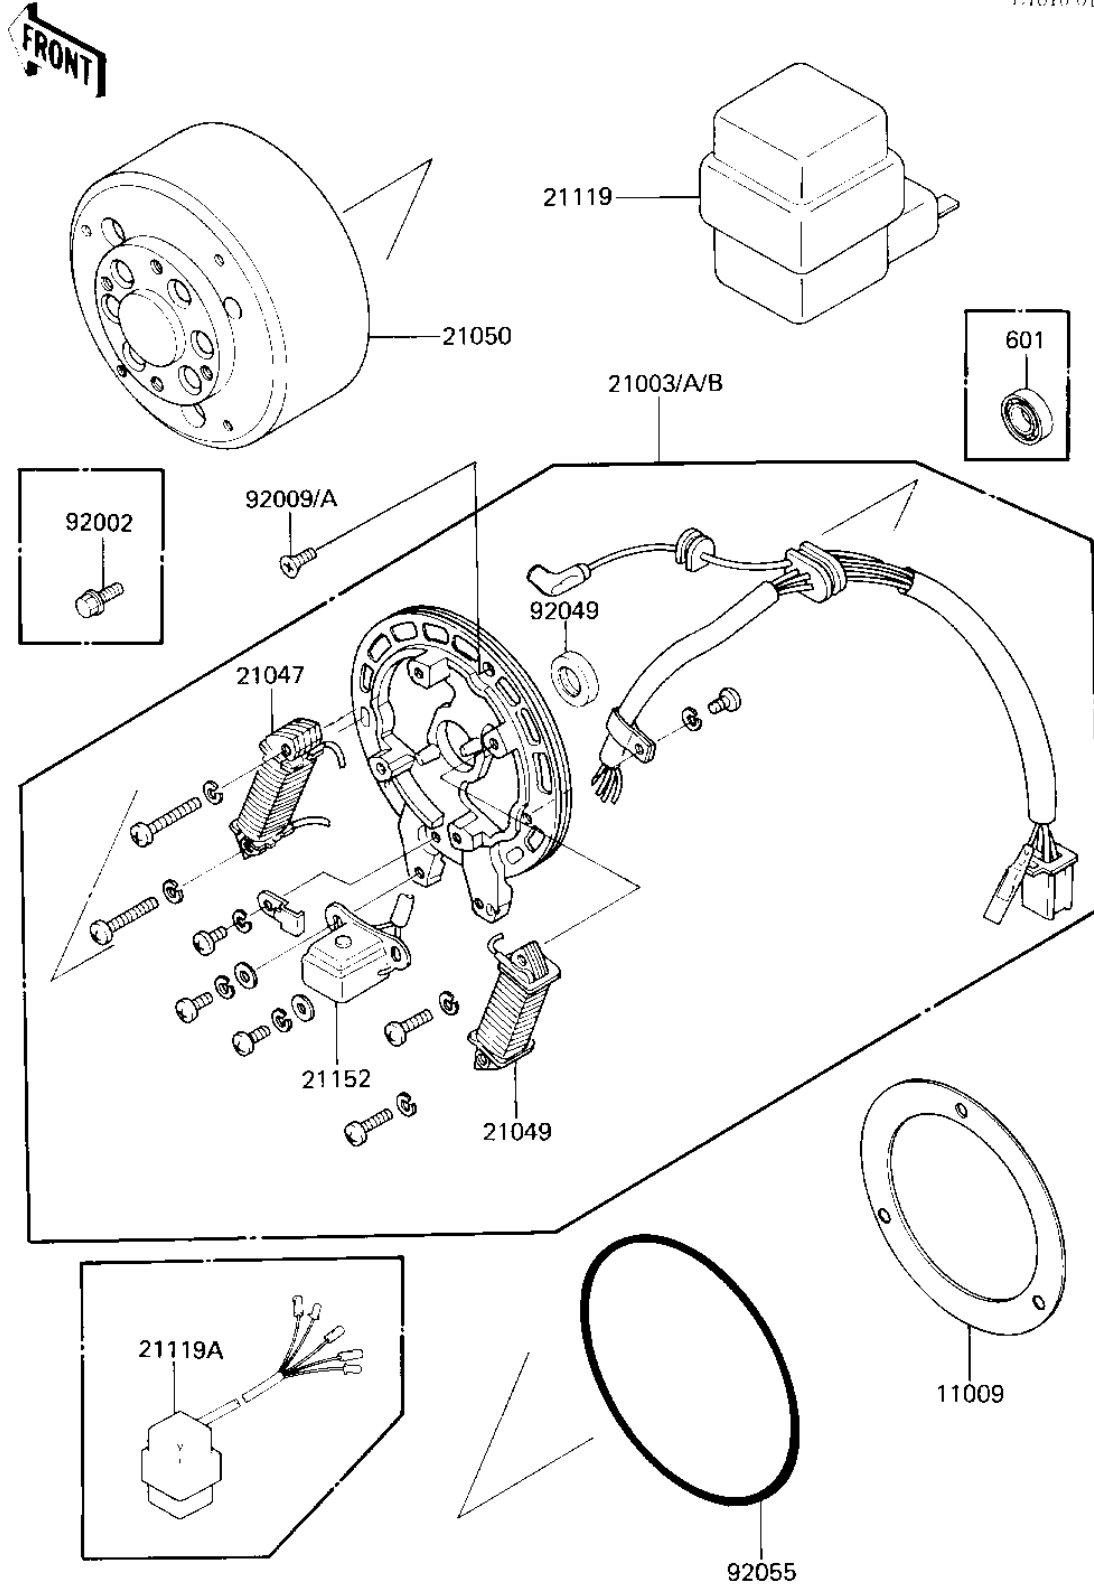

1984 KLT110 PARTS DIAGRAM

IGNITION/GENERATOR (KLT110-A1/A2)

F1810 0126

1984 KLT110 PARTS LIST

IGNITION/GENERATOR (KLT110-A1/A2)

ITEM NAME	PART NUMBER	QUANTITY
GASKET,MAGNETO (Ref # 11009)	11009-1314	1
STATOR (Ref # 21003)	21003-1103	1
COIL-LIGHTING (Ref # 21047)	21047-1051	1
COIL-EXCITING (Ref # 21049)	21049-1017	1
FLYWHEEL (Ref # 21050)	21050-1102	1
IGNITER (Ref # 21119)	21119-1112	1
PICKUP-GENERATOR (Ref # 21152)	21152-1001	1
SCREW,5X16 (Ref # 92009)	92009-1160	3
OIL SEAL,TC17317 (Ref # 92049)	92049-1028	1
RING-0,104.5MM (Ref # 92055)	92055-1153	1