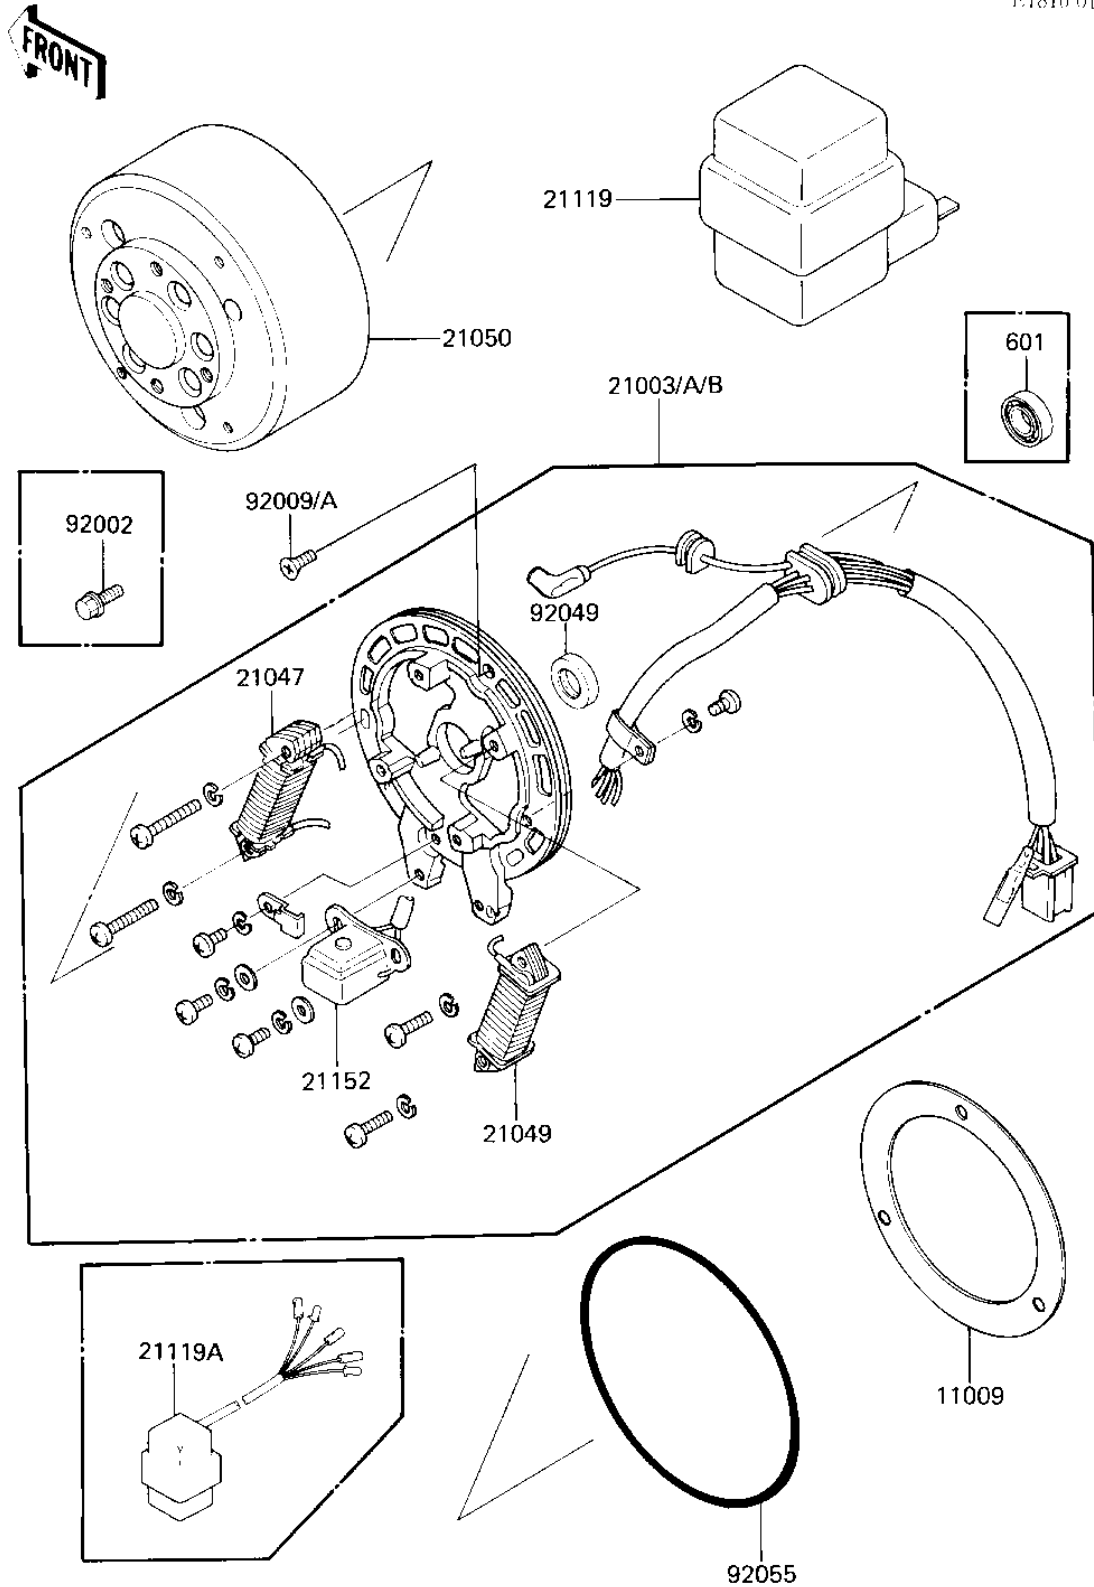

1985 KLT110 PARTS DIAGRAM

IGNITION/GENERATOR (KLT110-A1/A2)

F1810 0126

1985 KLT110 PARTS LIST

IGNITION/GENERATOR (KLT110-A1/A2)

ITEM NAME	PART NUMBER	QUANTITY
GASKET,MAGNETO (Ref # 11009)	11009-1314	1
STATOR (Ref # 21003B)	21003-1122	1
COIL-LIGHTING (Ref # 21047)	21047-1051	2
COIL-EXCITING (Ref # 21049)	21049-1017	2
FLYWHEEL (Ref # 21050)	21050-1102	2
IGNITER (Ref # 21119A)	21119-1112	1
PICKUP-GENERATOR (Ref # 21152)	21152-1001	2
SCREW,5X16 (Ref # 92009A)	92009-1160	3
OIL SEAL,TC17317 (Ref # 92049)	92049-1028	1
RING-0,104.5MM (Ref # 92055)	92055-1153	1