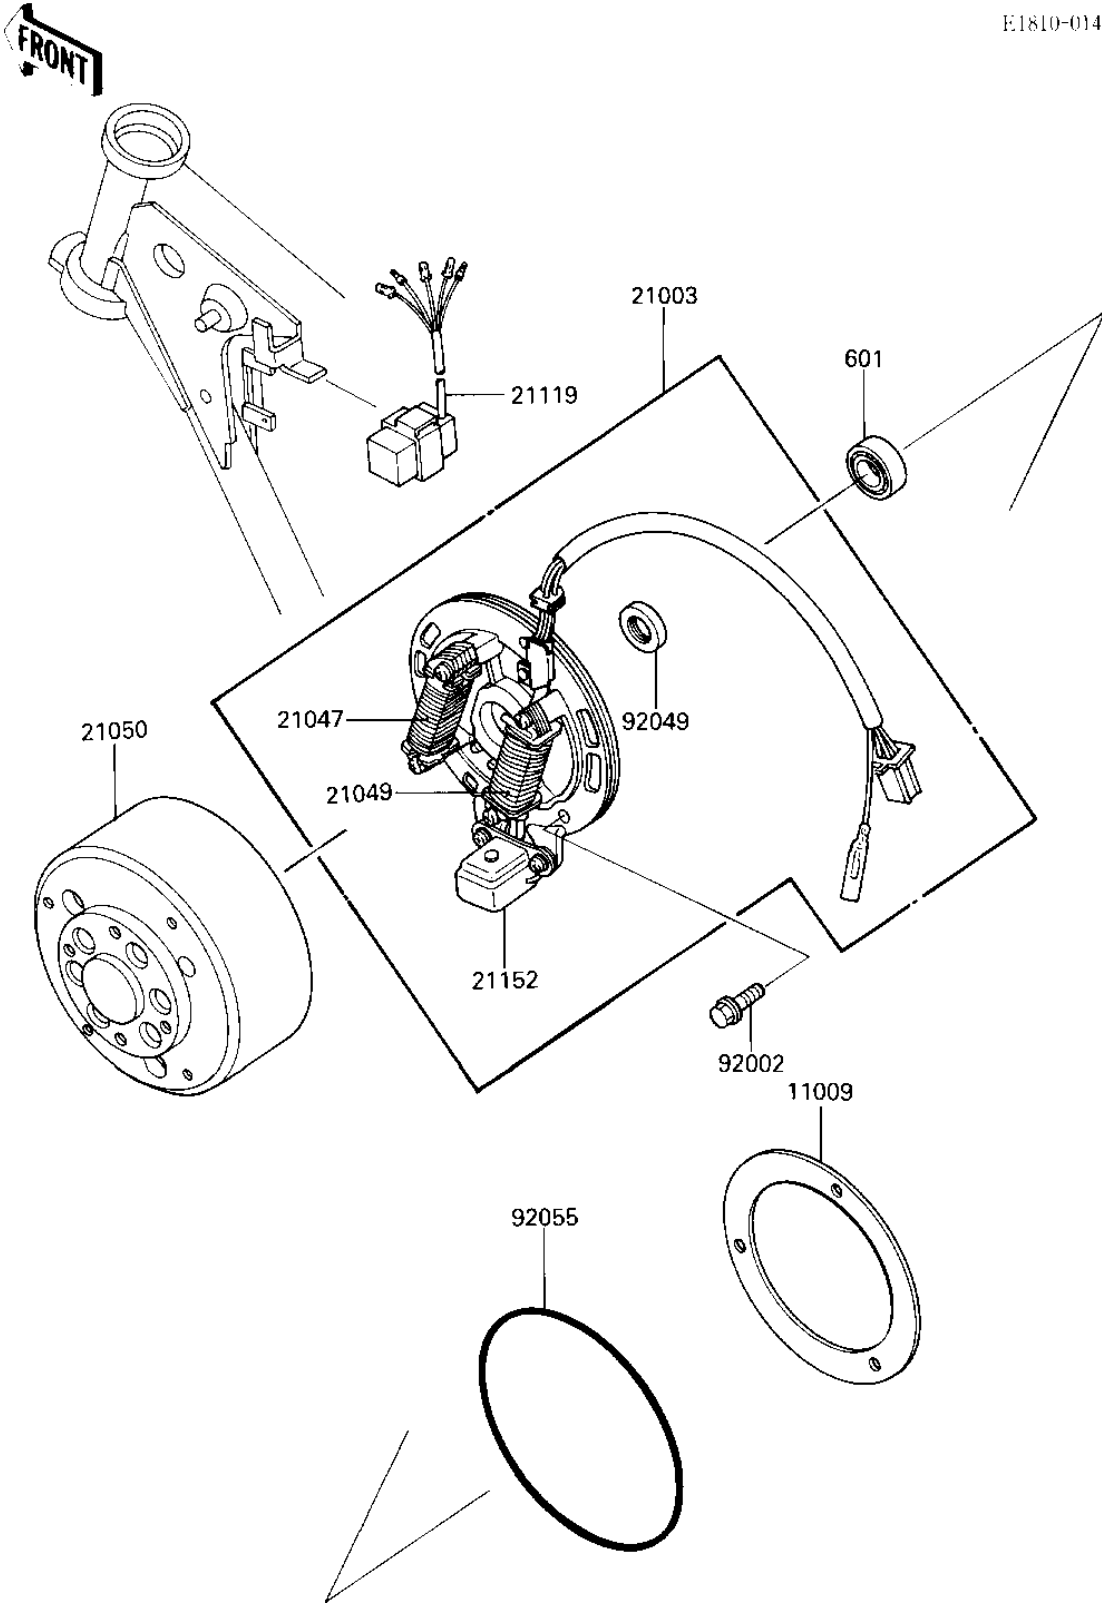

1986 KLT110 PARTS DIAGRAM

IGNITION/GENERATOR (KLT110-A3)

E1810-0143

1986 KLT110 PARTS LIST

IGNITION/GENERATOR (KLT110-A3)

ITEM NAME	PART NUMBER	QUANTITY
GASKET,MAGNETO (Ref # 11009)	11009-1314	1
STATOR (Ref # 21003)	21003-1122	1
COIL-LIGHTING (Ref # 21047)	21047-1051	1
COIL-EXCITING (Ref # 21049)	21049-1017	1
FLYWHEEL (Ref # 21050)	21050-1102	1
IGNITER (Ref # 21119)	21119-1112	1
PICKUP-GENERATOR (Ref # 21152)	21152-1001	1
BOLT,5X18 (Ref # 92002)	92002-1414	3
OIL SEAL,TC17317 (Ref # 92049)	92049-1028	1
RING-0,104.5MM (Ref # 92055)	92055-1153	1
BEARING-BALL,#6003 (Ref # 601)	601A6003	1