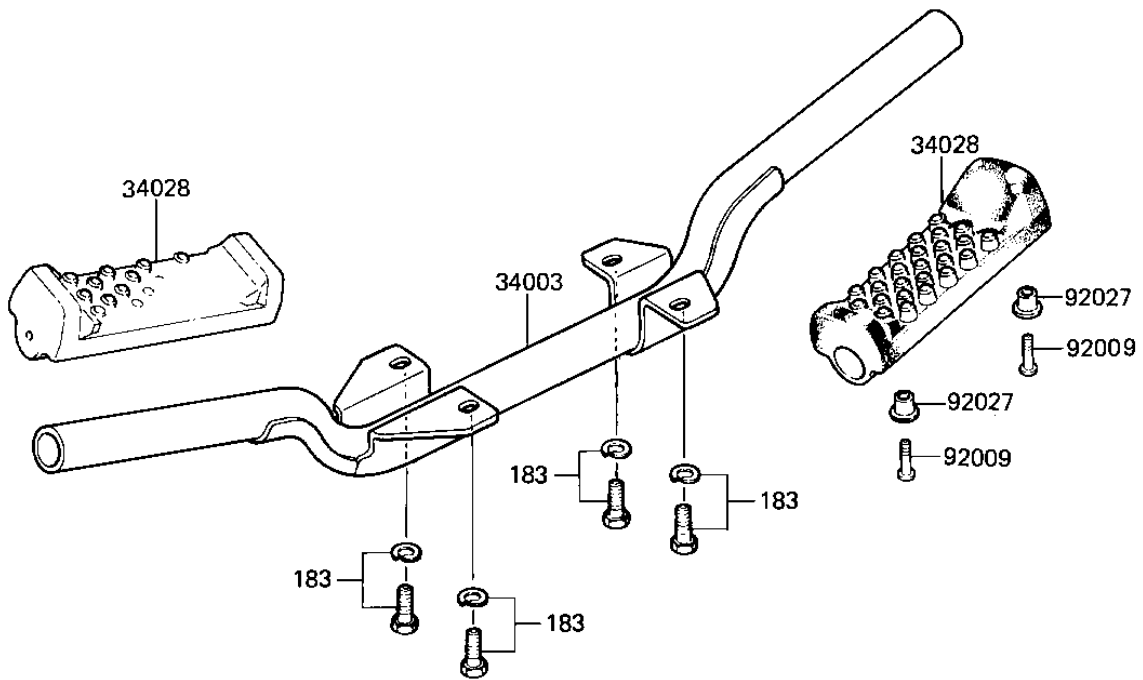

1986 KLT110 PARTS DIAGRAM

FOOTRESTS

F2160-0103

1986 KLT110 PARTS LIST

FOOTRESTS

ITEM NAME	PART NUMBER	QUANTITY
HOLDER STEP (Ref # 34003)	34003-4013	1
STEP (Ref # 34028)	34028-4005	2
SCREW (Ref # 92009)	92009-4004	4
COLLAR,L=5 (Ref # 92027)	92027-4020	4
BOLT-UPSET-WS-SMALL (Ref # 183)	183J0818	4