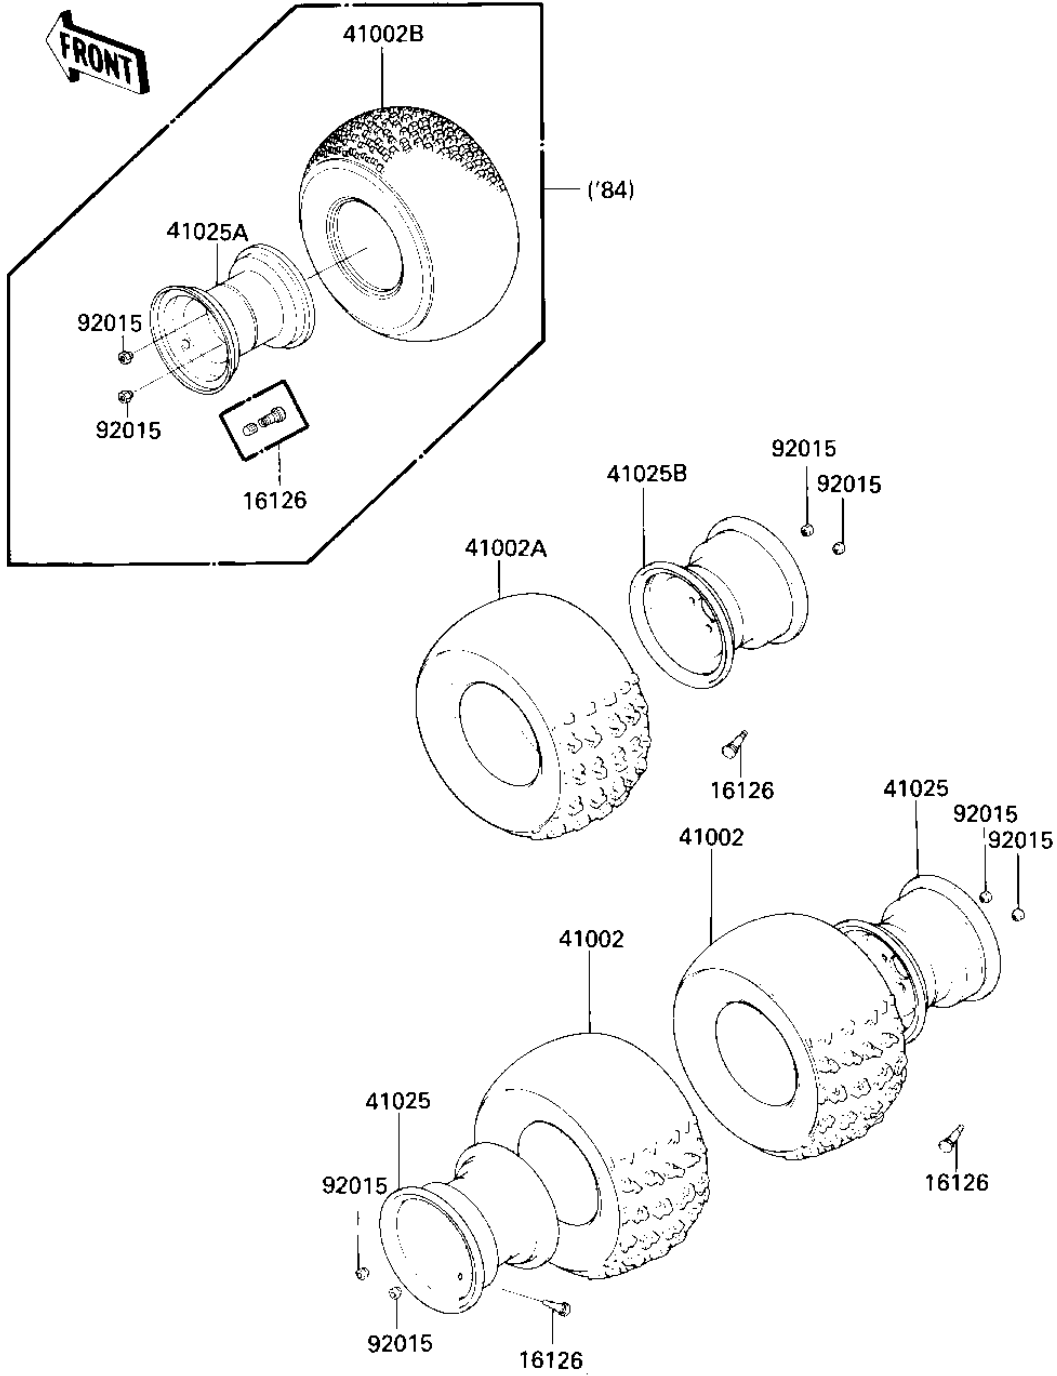

# 1986 KLT110 PARTS DIAGRAM

WHEELS/TIRES

F2210-0122

# 1986 KLT110 PARTS LIST

## WHEELS/TIRES

ITEM NAME	PART NUMBER	QUANTITY
VALVE,TIRE (Ref # 16126)	16126-4001	3
TIRE 22X11-8 KT517 R (Ref # 41002)	41002-1448	2
TIRE 21X9-8 KT516 F (Ref # 41002A)	41002-1449	1
RIM,RR,G SILVER (Ref # 41025)	41025-1122-F2	2
RIM,FR,G.SILVER (Ref # 41025B)	41025-4008-F2	1
NUT (Ref # 92015)	92015-4005	12