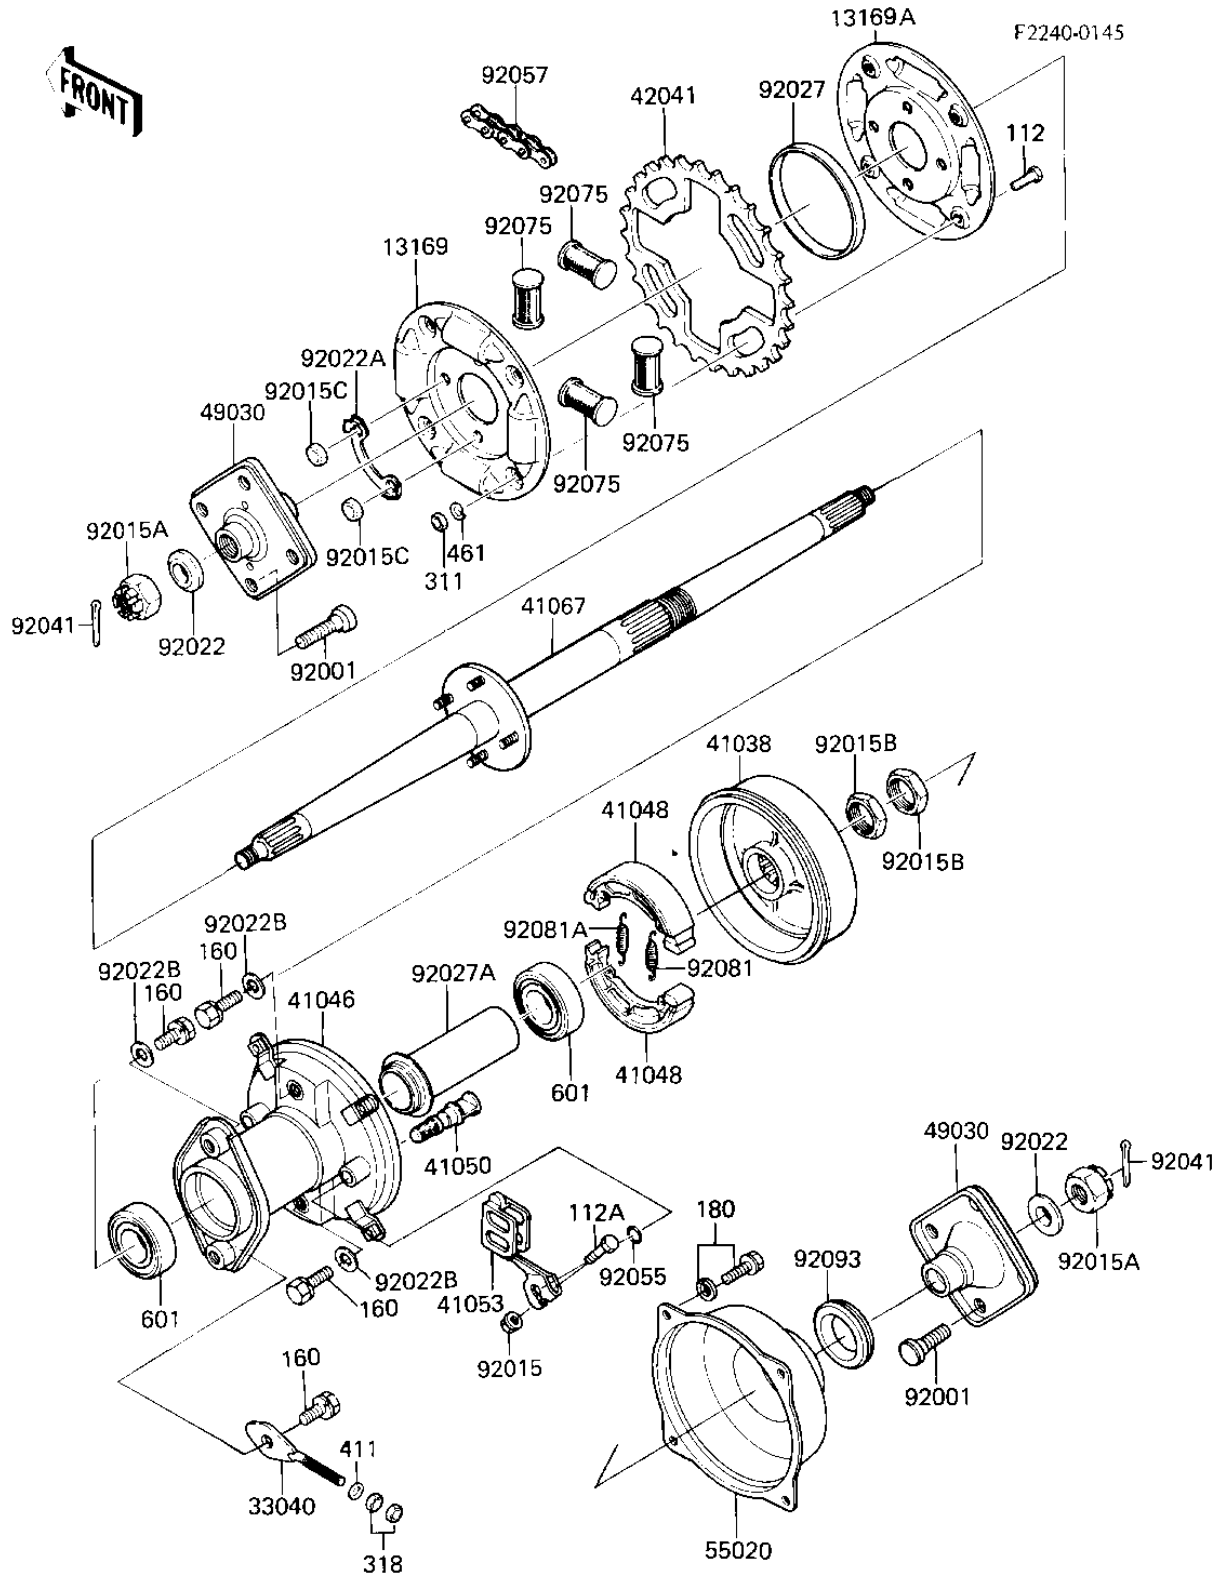

1986 KLT110 PARTS DIAGRAM

REAR HUB/AXLE/BRAKE/CHAIN (KLT110-A3)

1986 KLT110 PARTS LIST

REAR HUB/AXLE/BRAKE/CHAIN (KLT110-A3)

ITEM NAME	PART NUMBER	QUANTITY
PLATE,RR SPROCKETT (Ref # 13169)	13169-1754	1
PLATE-SPROCKET GUIDE (Ref # 13169A)	13169-4021	1
ADJUSTER-CHAIN (Ref # 33040)	33040-4006	1
DRUM,RR BRAKE (Ref # 41038)	41038-1162	1
HOUSING,BEARING (Ref # 41046)	41046-4006	1
SHOE-BRAKE,RR (Ref # 41048)	41048-1025	2
CAM SHAFT,REAR BRAKE (Ref # 41050)	42026-026	1
LEVER-BRAKE CAM (Ref # 41053)	41053-4004	1
AXLE-ASSY,RR (Ref # 41067)	41067-1287	1
SPROCKET-HUB (Ref # 42041)	42041-4006	1
HUB-RR.G.SILVER (Ref # 49030)	49030-1075-F2	2
GUARD,RR-BRAKE-DRUM (Ref # 55020)	55020-4036	1
BOLT,LUG (Ref # 92001)	92001-4006	8
NUT-6MM (Ref # 92015)	92015-1078	1
NUT CASTLE,18MM (Ref # 92015A)	42045-018	2
NUT,LOCK,32MM (Ref # 92015B)	92015-1493	2
NUT,10MM (Ref # 92015C)	92015-1429	2
WASHER,18.3X34X4.5 (Ref # 92022)	92022-1658	2
WASHER,LOCK (Ref # 92022A)	92022-4025	2
WASHER,12.5X28X4.5 (Ref # 92022B)	92022-4037	3
COLLAR,102X109X9 (Ref # 92027)	92027-1731	1
COLLAR (Ref # 92027A)	92027-4025	1
COTTER,4.0X35 (Ref # 92041)	92041-1053	2
"O" RING,11MM (Ref # 92055)	92055-004	1
DR CHAIN,EK428SH 100L (Ref # 92057)	92057-4010	1
DAMPER (Ref # 92075)	92075-4034	4
SPRING,BRAKE SHOE (Ref # 92081)	92081-1550	1
SPRING,BRAKE SHOE (Ref # 92081A)	92081-1766	1
SEAL (Ref # 92093)	92093-4008	1

1986 KLT110 PARTS LIST

REAR HUB/AXLE/BRAKE/CHAIN (KLT110-A3)

ITEM NAME	PART NUMBER	QUANTITY
BOLT-UPSET,6X12 (Ref # 112)	112G0612	4
BOLT-UPSET (Ref # 112A)	112H0640	1
BOLT-FINE-WS (Ref # 160)	160H1225	4
BOLT-UPSET-WS (Ref # 180)	180D0612	4
NUT 6MM (Ref # 311)	311B0600	4
NUT 8MM (Ref # 318)	318G0800	2
WASHER PLAIN 8MM (Ref # 411)	411B0800	1
WASHER SPRING 6MM (Ref # 461)	461F0600	4
BEARING-BALL (Ref # 601)	601A6007UU	2