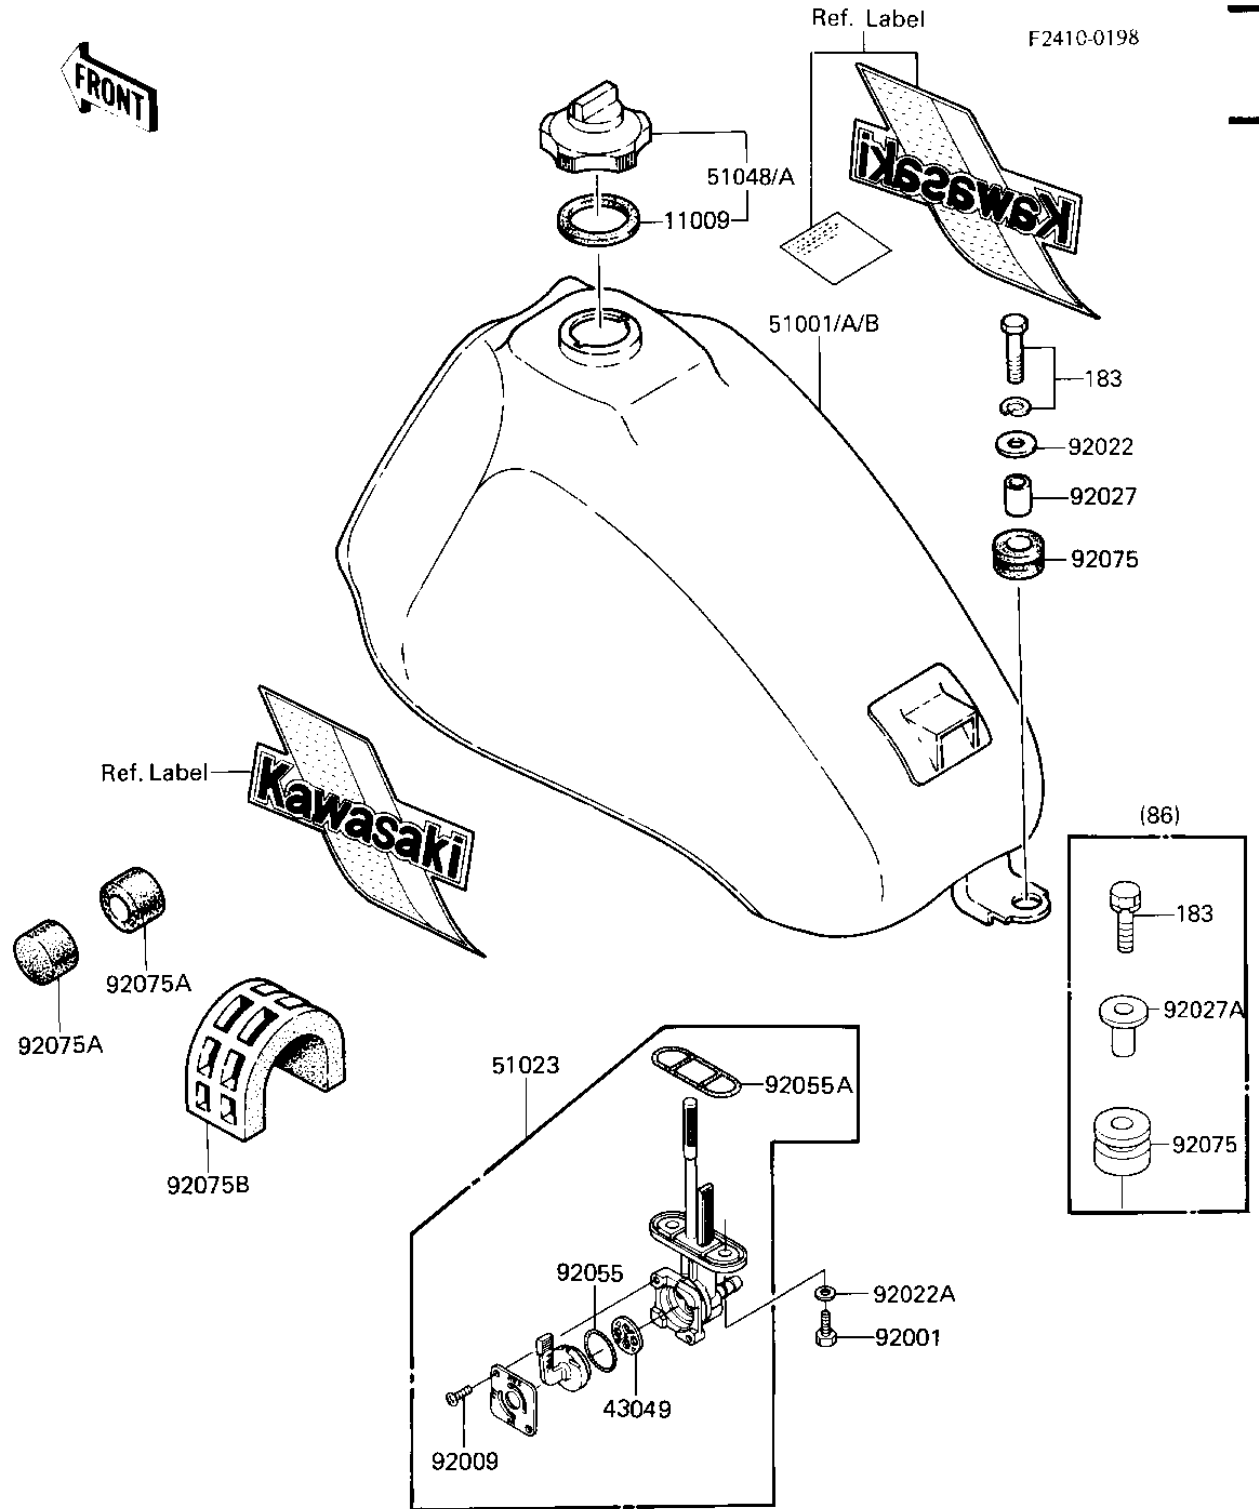

1984 KLT110 PARTS DIAGRAM

FUEL TANK

1984 KLT110 PARTS LIST

FUEL TANK

ITEM NAME	PART NUMBER	QUANTITY
GASKET,FUEL TANK CAP (Ref # 11009)	51059-006	1
PACKING,FUEL TAP VALV (Ref # 43049)	43049-1017	1
TANK-FUEL,BLACK (Ref # 51001A)	51001-4006-8G	1
TANK-FUEL,W.F.RED (Ref # 51001B)	51001-4006-8R	1
TAP-ASSY,FUEL (Ref # 51023)	51023-1038	1
CAP-ASSY-TANK,FUEL (Ref # 51048)	51048-1068	1
BOLT,6X20,FUEL TAP (Ref # 92001)	92001-1091	2
SCREW PAN HEAD 3X5 (Ref # 92009)	220B0305A	2
WASHER,8X26X2.3 (Ref # 92022)	92022-1564	1
WASHER-PLAIN (Ref # 92022A)	92022-183	2
COLLAR (Ref # 92027)	92027-1081	1
"0" RING,FUEL TAP LEV (Ref # 92055)	92055-1111	1
"0" RING,FUEL TANK (Ref # 92055A)	92055-1112	1
DAMPER RUBB TANK REAR (Ref # 92075)	92075-030	1
DAMPER RUBBER (Ref # 92075A)	92075-044	2
DAMPER,FUEL TANK (Ref # 92075B)	92075-4038	1
BOLT-UPSET-WS-SMALL (Ref # 183)	183D0830	1