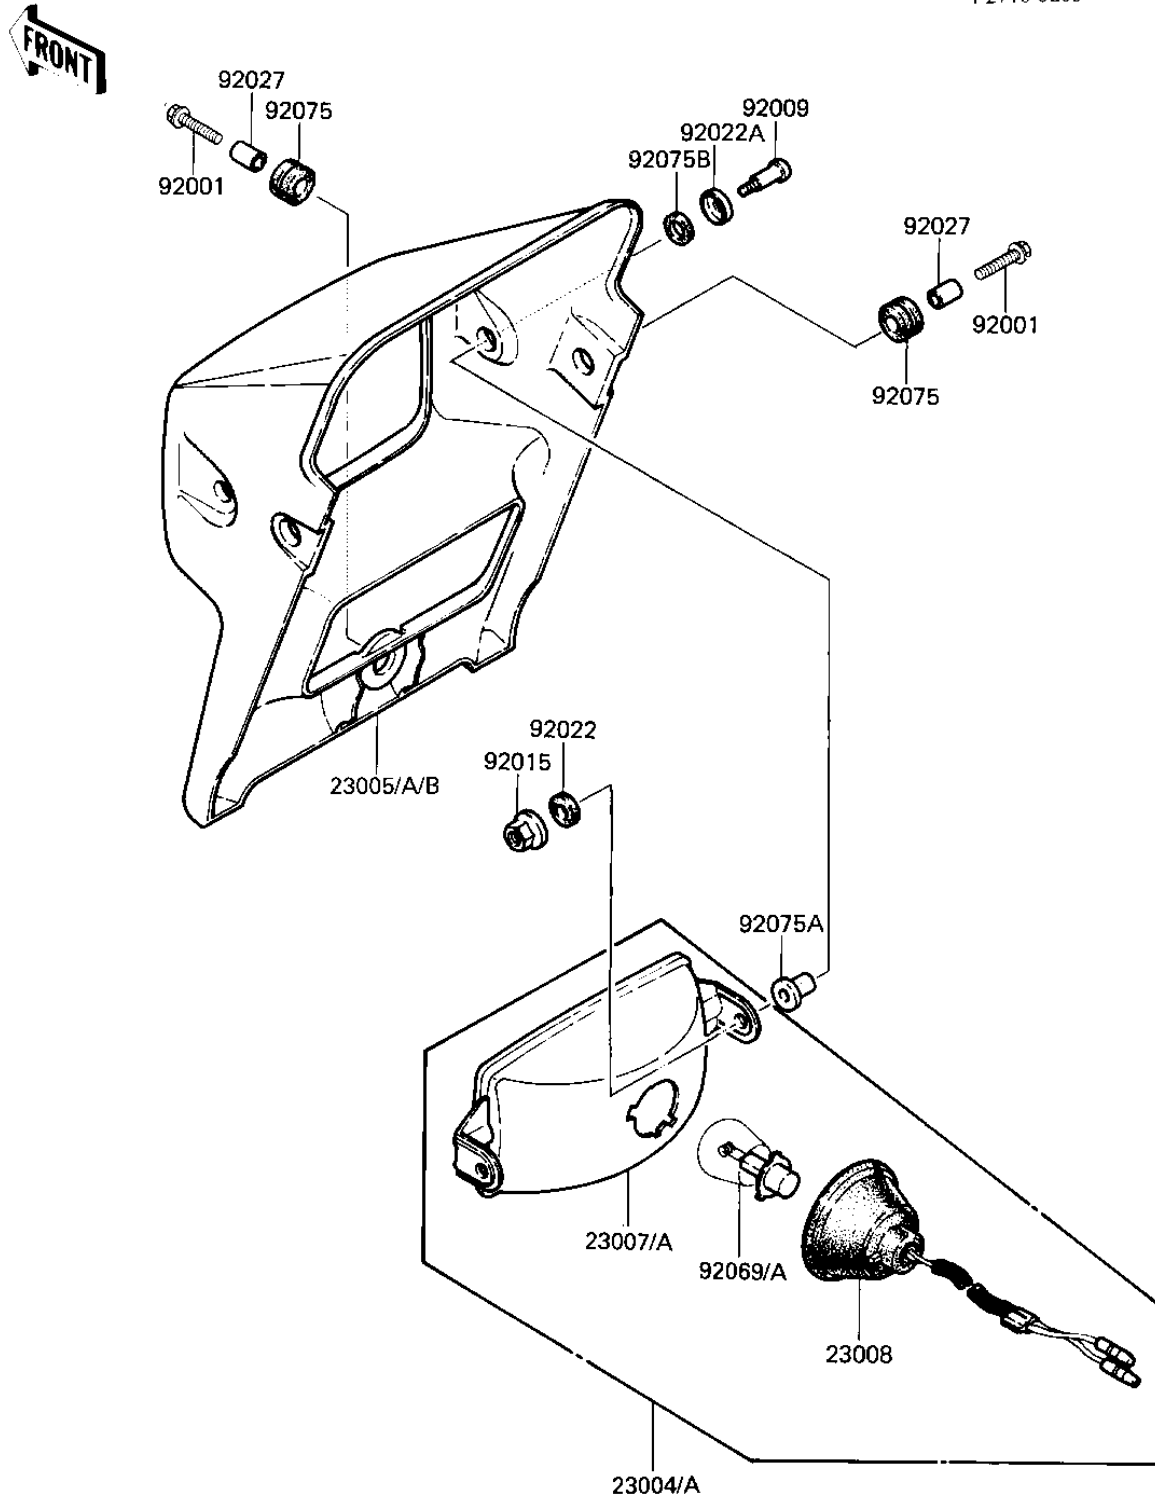

1986 KLT110 PARTS DIAGRAM

HEADLIGHT

F2710-0205

1986 KLT110 PARTS LIST

HEADLIGHT

ITEM NAME	PART NUMBER	QUANTITY
LAMP-HEAD (Ref # 23004)	23004-1175	1
BODY-COMP-HEAD LAMP,B (Ref # 23005)	23005-4006-6D	1
BODY-HEAD LAMP,F.RED (Ref # 23005A)	23005-4006-6L	1
LENS-COMP (Ref # 23007)	23007-1120	1
SOCKET H.L. (Ref # 23008)	23008-4004	1
BOLT,6X25 (Ref # 92001)	92001-1852	3
SCREW,5MM (Ref # 92009)	92009-1343	2
NUT,HEAD LAMP RIM FIT (Ref # 92015)	23020-023	2
WASHER-PLAIN,5MM (Ref # 92022)	23021-012	2
WASHER,HEAD LAMP (Ref # 92022A)	92022-1597	2
COLLAR,6.8X10X11.5L (Ref # 92027)	92027-1210	3
BULB,12V 45/45W (Ref # 92069A)	92069-1061	1
DAMPER (Ref # 92075)	92075-1057	3
DAMPER,HEAD LAMP (Ref # 92075A)	92075-4009	2
DAMPER,HEAD LAMP (Ref # 92075B)	92075-4010	2