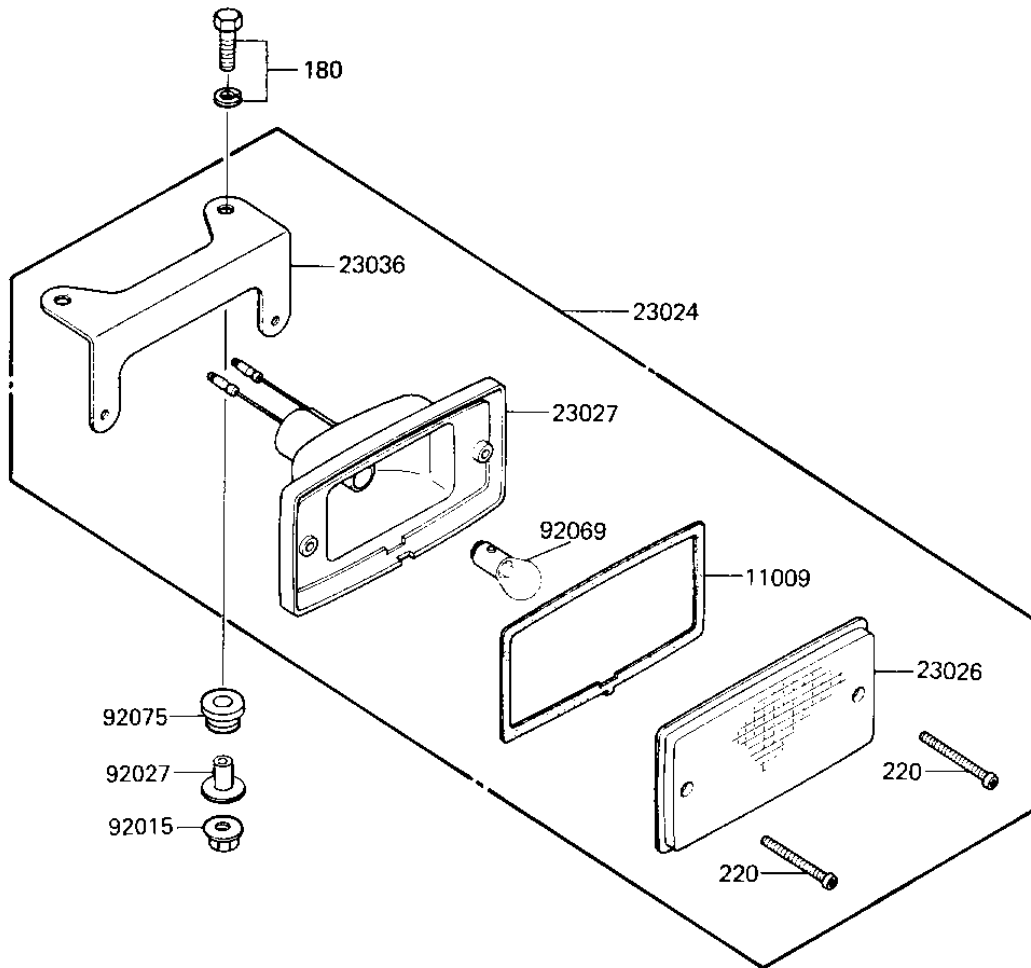

1984 KLT110 PARTS DIAGRAM

TAILLIGHT

F2720-0168

1984 KLT110 PARTS LIST

TAILLIGHT

ITEM NAME	PART NUMBER	QUANTITY
GASKET (Ref # 11009)	11009-4004	1
LAMP-ASSY-TAIL (Ref # 23024)	23024-4002	1
LENS,TAIL LAMP (Ref # 23026)	23026-4003	1
BODY-COMP-TAIL LAMP (Ref # 23027)	23027-4001	1
BRACKET-TAIL LAMP (Ref # 23036)	23036-4004	1
NUT-6MM (Ref # 92015)	92015-1078	2
COLLAR (Ref # 92027)	92027-1045	2
BULB,12V 4CP (Ref # 92069)	92069-1012	1
DAMPER RUBBER (Ref # 92075)	92075-277	2
BOLT-UPSET-WS (Ref # 180)	180C0622	2
SCREW-PAN-CROS (Ref # 220)	220B0420	2