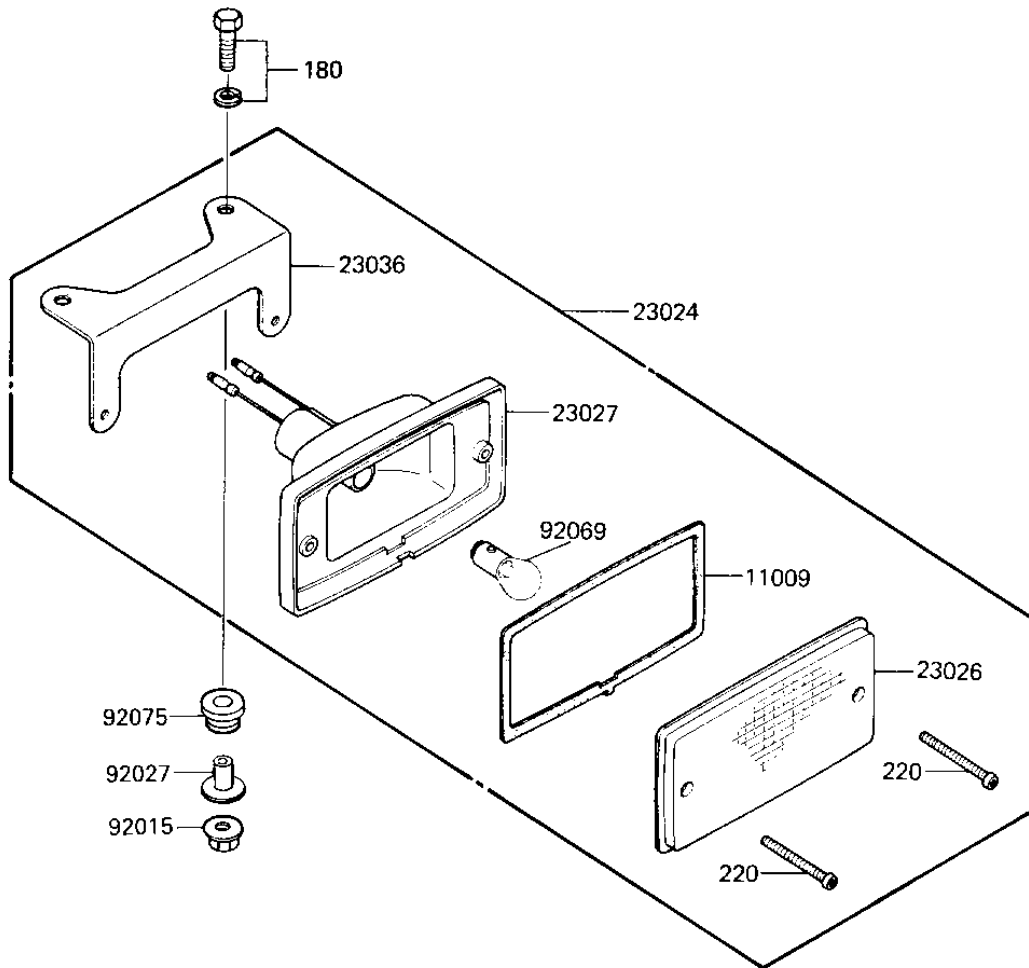

1986 KLT110 PARTS DIAGRAM

TAILLIGHT

F2720-0168

1986 KLT110 PARTS LIST

TAILLIGHT

ITEM NAME	PART NUMBER	QUANTITY
GASKET (Ref # 11009)	11009-4004	1
LAMP-ASSY-TAIL (Ref # 23024)	23024-4002	1
LENS,TAIL LAMP (Ref # 23026)	23026-4003	1
BODY-COMP-TAIL LAMP (Ref # 23027)	23027-4001	1
BRACKET-TAIL LAMP (Ref # 23036)	23036-4004	1
NUT-6MM (Ref # 92015)	92015-1078	2
COLLAR (Ref # 92027)	92027-1045	2
BULB,12V 4CP (Ref # 92069)	92069-1012	1
DAMPER RUBBER (Ref # 92075)	92075-277	2
BOLT-UPSET-WS (Ref # 180)	180C0622	2
SCREW-PAN-CROS (Ref # 220)	220B0420	2