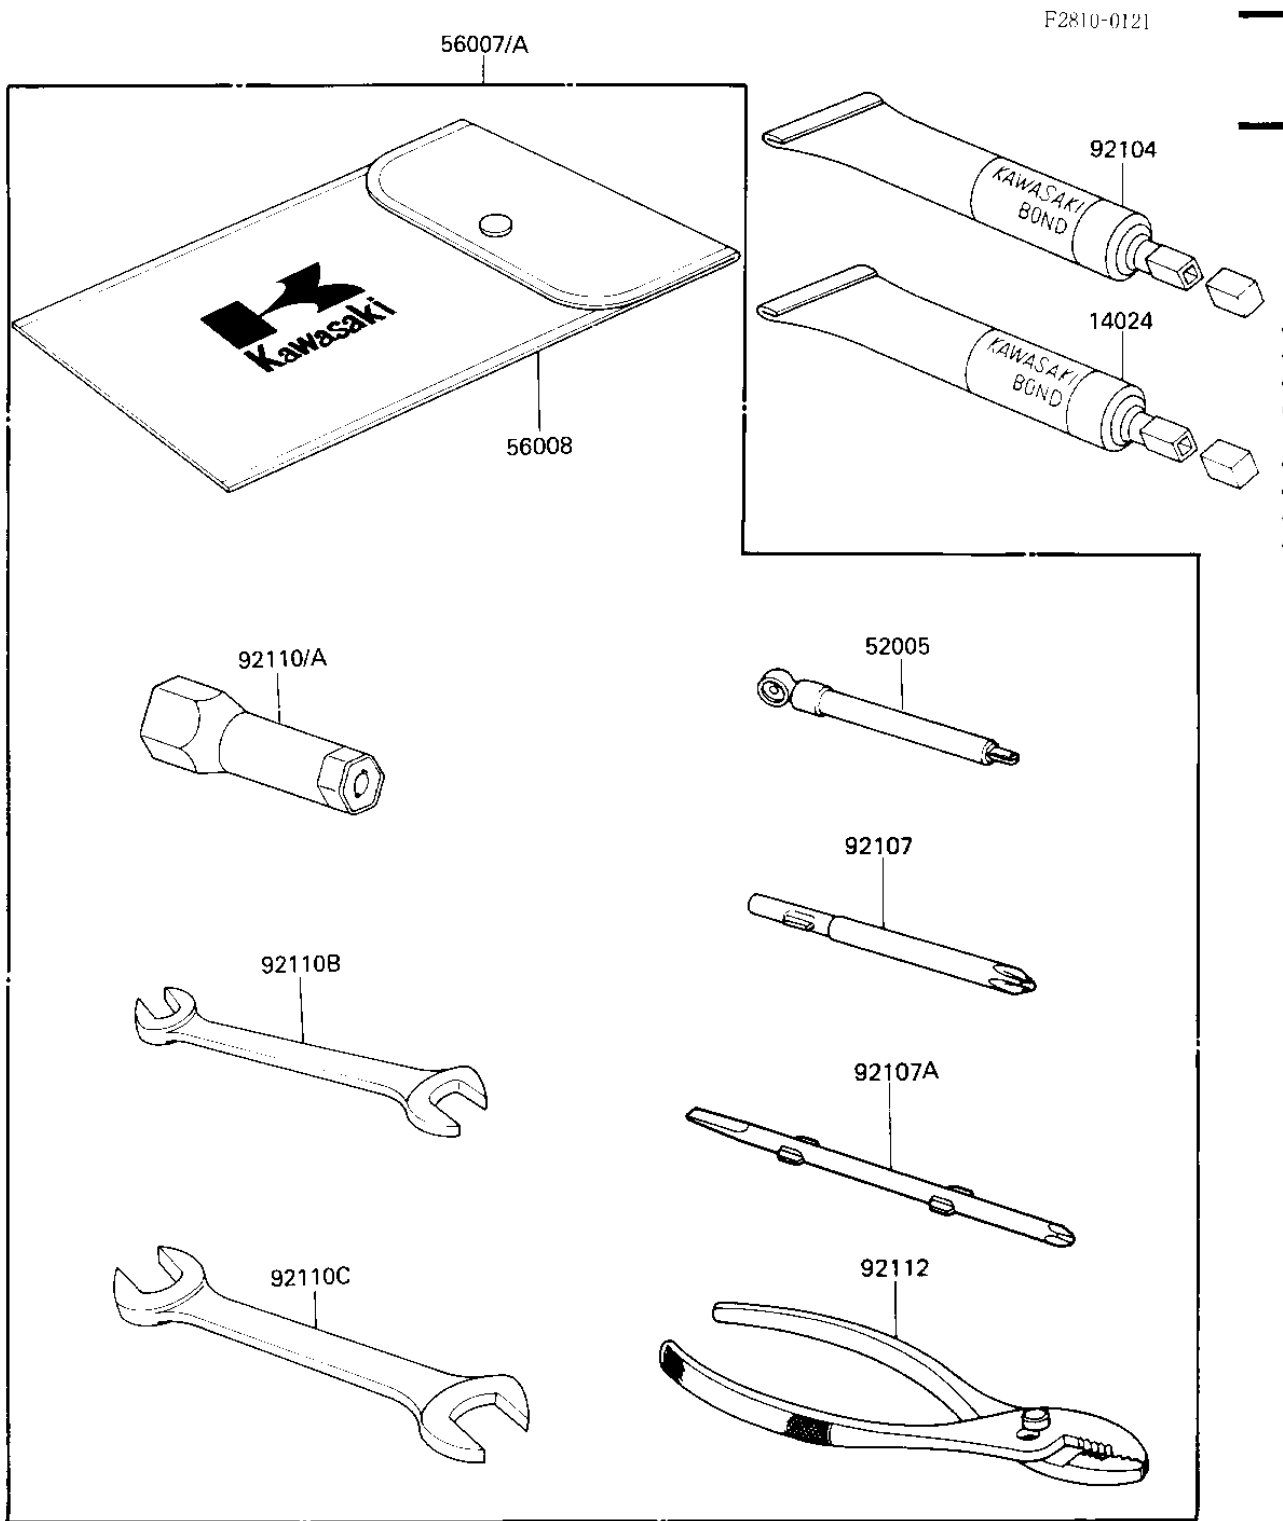

1984 KLT110 PARTS DIAGRAM

OWNER TOOLS

1984 KLT110 PARTS LIST

OWNER TOOLS

| ITEM NAME | PART NUMBER | QUANTITY |
|--------------------------------------|-------------|----------|
| BOND,#10 (Ref # 14024) | 56019-120 | 1 |
| TOOLKIT (Ref # 56007) | 56007-1293 | 1 |
| BAG,TOOL (Ref # 56008) | 56008-1007 | 1 |
| LIQUID GASKET (Ref # 92104) | 92104-002 | 1 |
| SCREW DRIVER #3 PHLIP (Ref # 92107) | 92107-005 | 1 |
| 92107-1052 (Canada) (Ref # 92107A) | 92107-1051 | 1 |
| TOOL-WRENCH (Ref # 92110) | 92110-1111 | 1 |
| TOOL-WRENCH,OPEN END, (Ref # 92110B) | 92110-1152 | 1 |
| TOOL-WRENCH,OPEN END, (Ref # 92110C) | 92110-1153 | 1 |
| PLIERS,160MM (Ref # 92112) | 92112-003 | 1 |