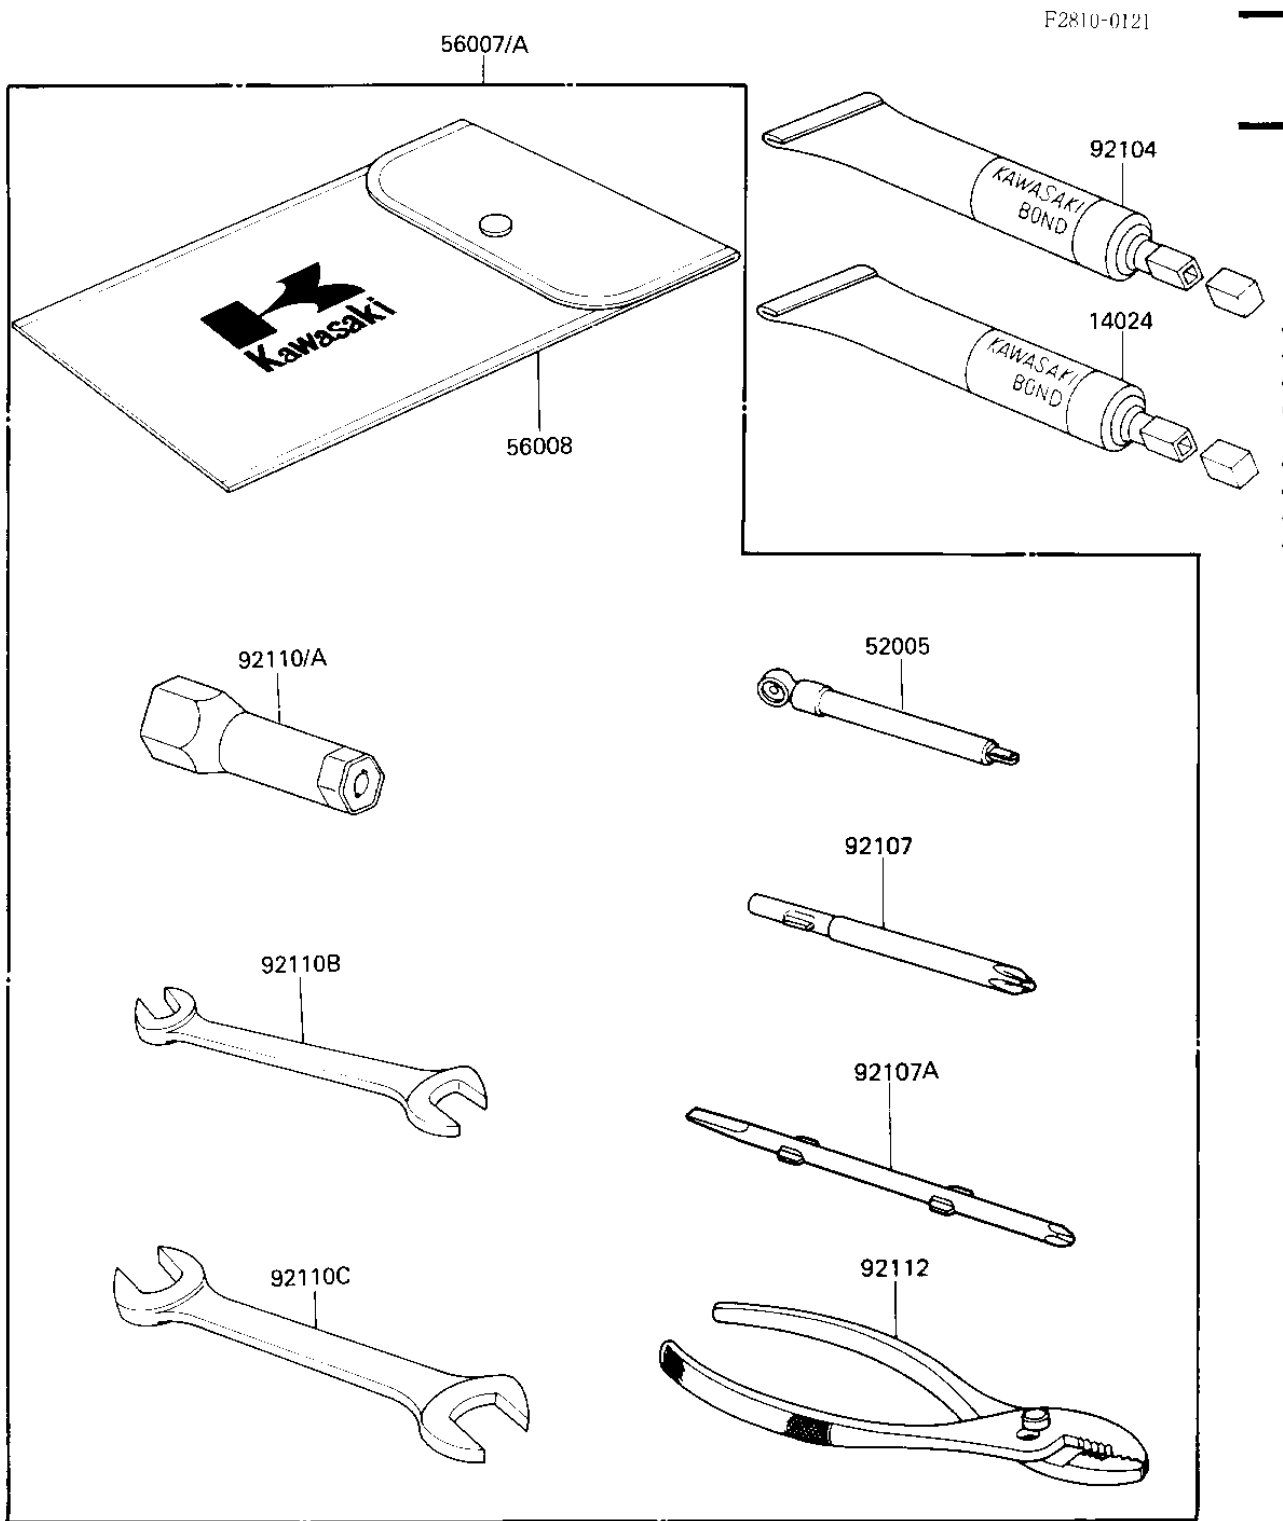

1985 KLT110 PARTS DIAGRAM

OWNER TOOLS

1985 KLT110 PARTS LIST

OWNER TOOLS

ITEM NAME	PART NUMBER	QUANTITY
BOND,#10 (Ref # 14024)	56019-120	1
TOOLKIT (Ref # 56007)	56007-1293	1
BAG,TOOL (Ref # 56008)	56008-1007	1
LIQUID GASKET (Ref # 92104)	92104-002	1
SCREW DRIVER #3 PHLIP (Ref # 92107)	92107-005	1
92107-1052 (Canada) (Ref # 92107A)	92107-1051	1
TOOL-WRENCH (Ref # 92110)	92110-1111	1
TOOL-WRENCH,OPEN END, (Ref # 92110B)	92110-1152	1
TOOL-WRENCH,OPEN END, (Ref # 92110C)	92110-1153	1
PLIERS,160MM (Ref # 92112)	92112-003	1