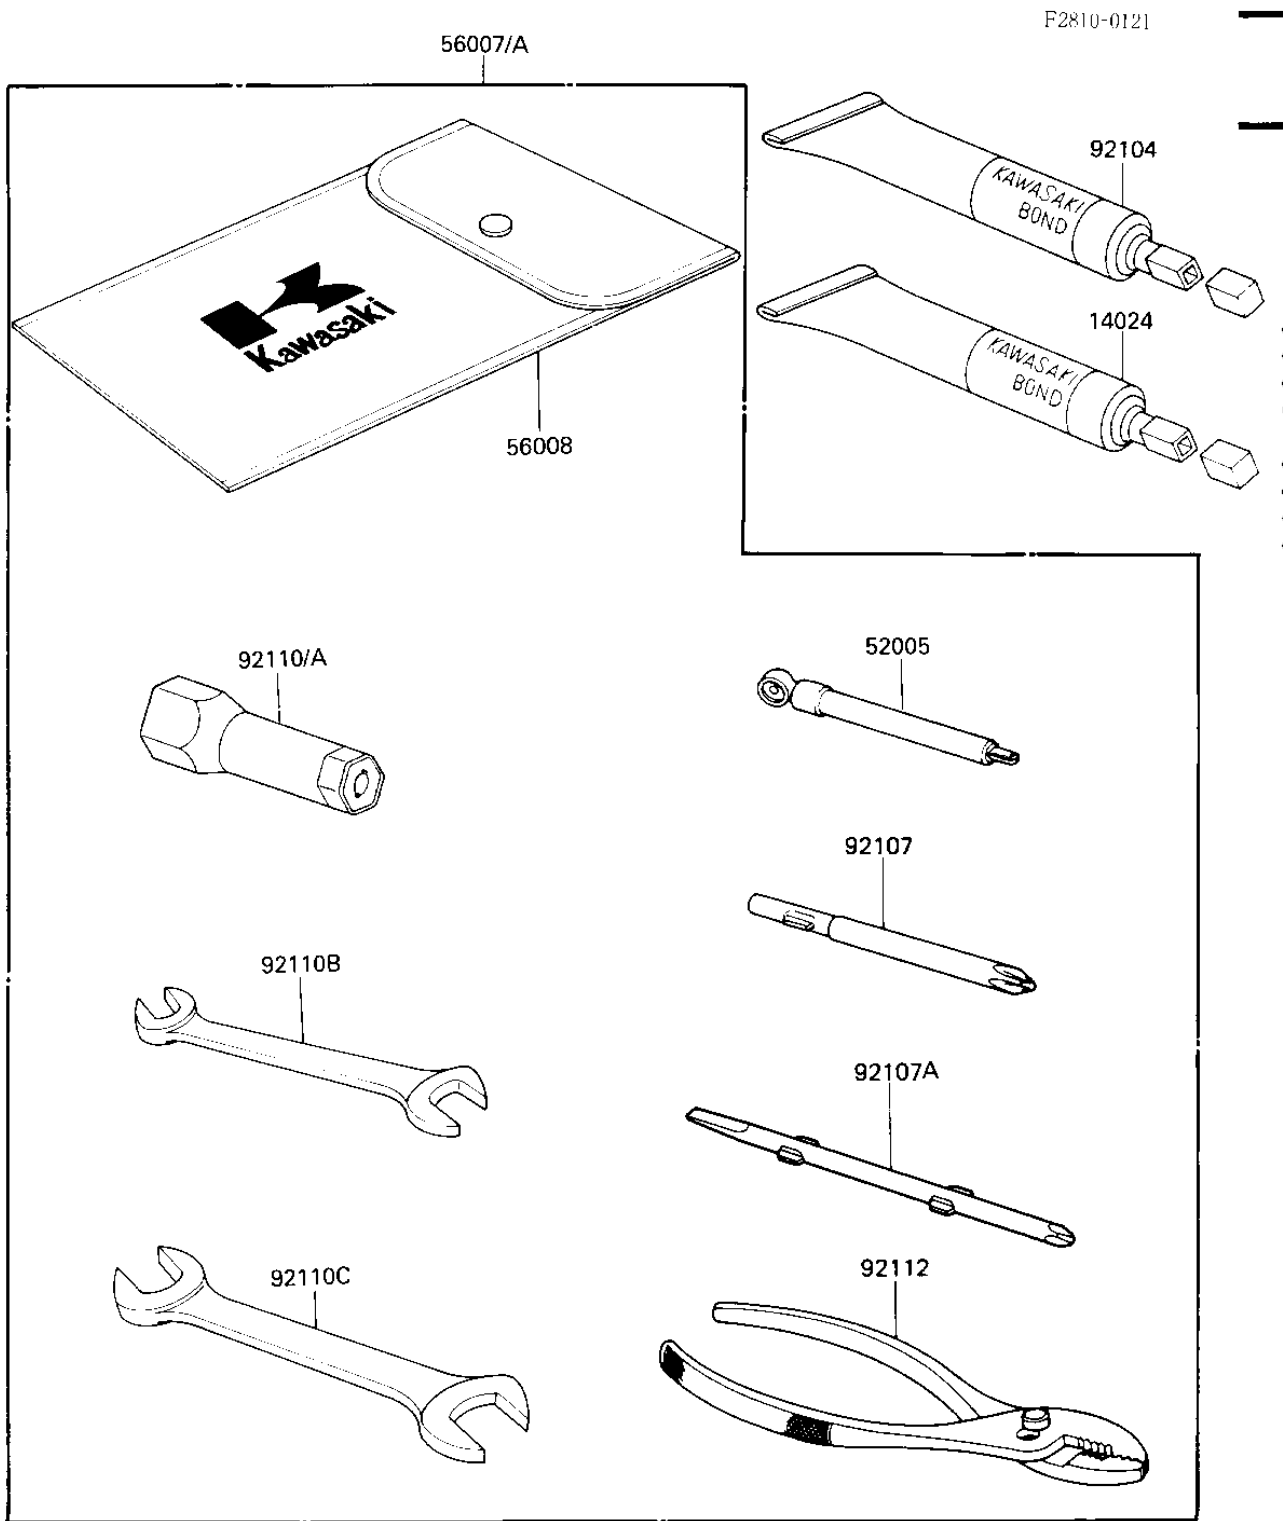

# 1986 KLT110 PARTS DIAGRAM

# 1986 KLT110 PARTS LIST

## OWNER TOOLS

ITEM NAME	PART NUMBER	QUANTITY
BOND,#10 (Ref # 14024)	56019-120	1
GAUGE,AIR (Ref # 52005)	52005-1082	1
TOOLKIT (Ref # 56007A)	56007-1311	1
BAG,TOOL (Ref # 56008)	56008-1007	1
LIQUID GASKET (Ref # 92104)	92104-002	1
SCREW DRIVER #3 PHILIP (Ref # 92107)	92107-005	1
92107-1052 (Canada) (Ref # 92107A)	92107-1051	1
TOOL-WRENCH (Ref # 92110A)	92110-1116	1
TOOL-WRENCH,OPEN END, (Ref # 92110B)	92110-1152	1
TOOL-WRENCH,OPEN END, (Ref # 92110C)	92110-1153	1
PLIERS,160MM (Ref # 92112)	92112-003	1