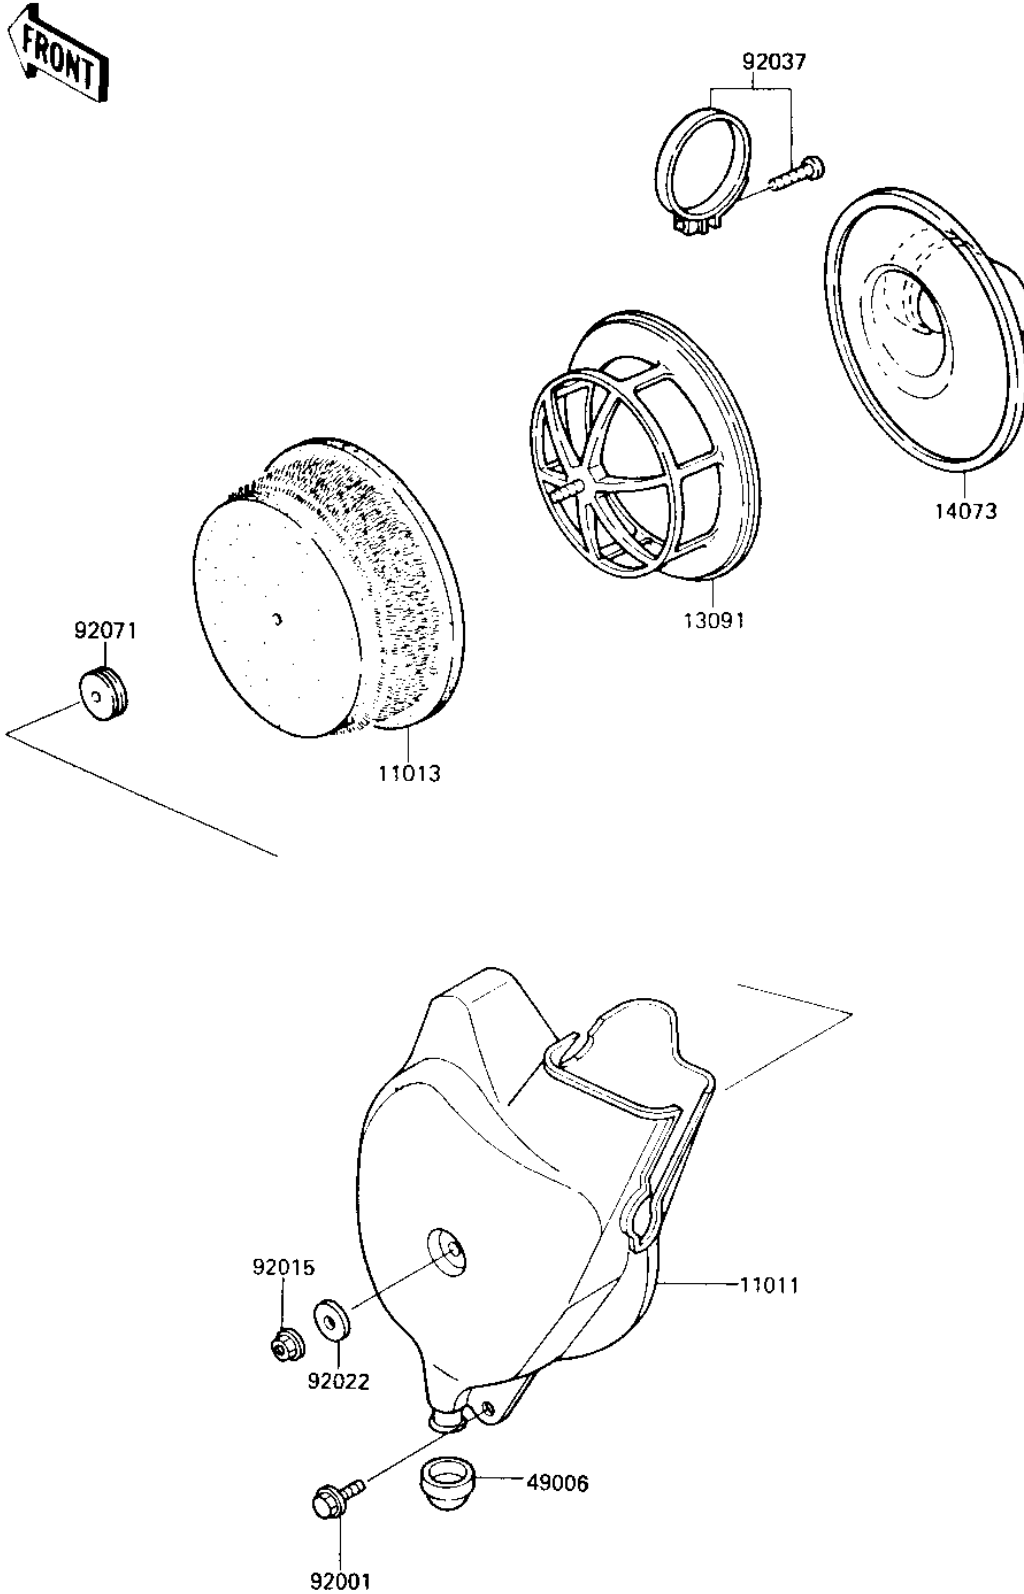

1985 KX80 PARTS DIAGRAM

AIR CLEANER ('84 KX80-E2)

E1130-0108

1985 KX80 PARTS LIST

AIR CLEANER ('84 KX80-E2)

ITEM NAME	PART NUMBER	QUANTITY
CASE-AIR FILTER (Ref # 11011)	11011-1151	1
ELEMENT-AIR FILTER (Ref # 11013)	11013-1105	1
HOLDER,ELEMENT (Ref # 13091)	13091-1164	1
DUCT,AIR FILTER (Ref # 14073)	14073-1153	1
BOOT,AIR FILTER (Ref # 49006)	49006-1156	1
BOLT,W/WASHER,6X12 (Ref # 92001)	92001-1517	1
NUT-6MM (Ref # 92015)	92015-1078	1
WASHER 6.5X20X1.6T (Ref # 92022)	92022-125	1
CLAMP,CARBURETOR HOLD (Ref # 92037)	92037-1484	1
GROMMET,AIR FILTER (Ref # 92071)	92071-1053	1