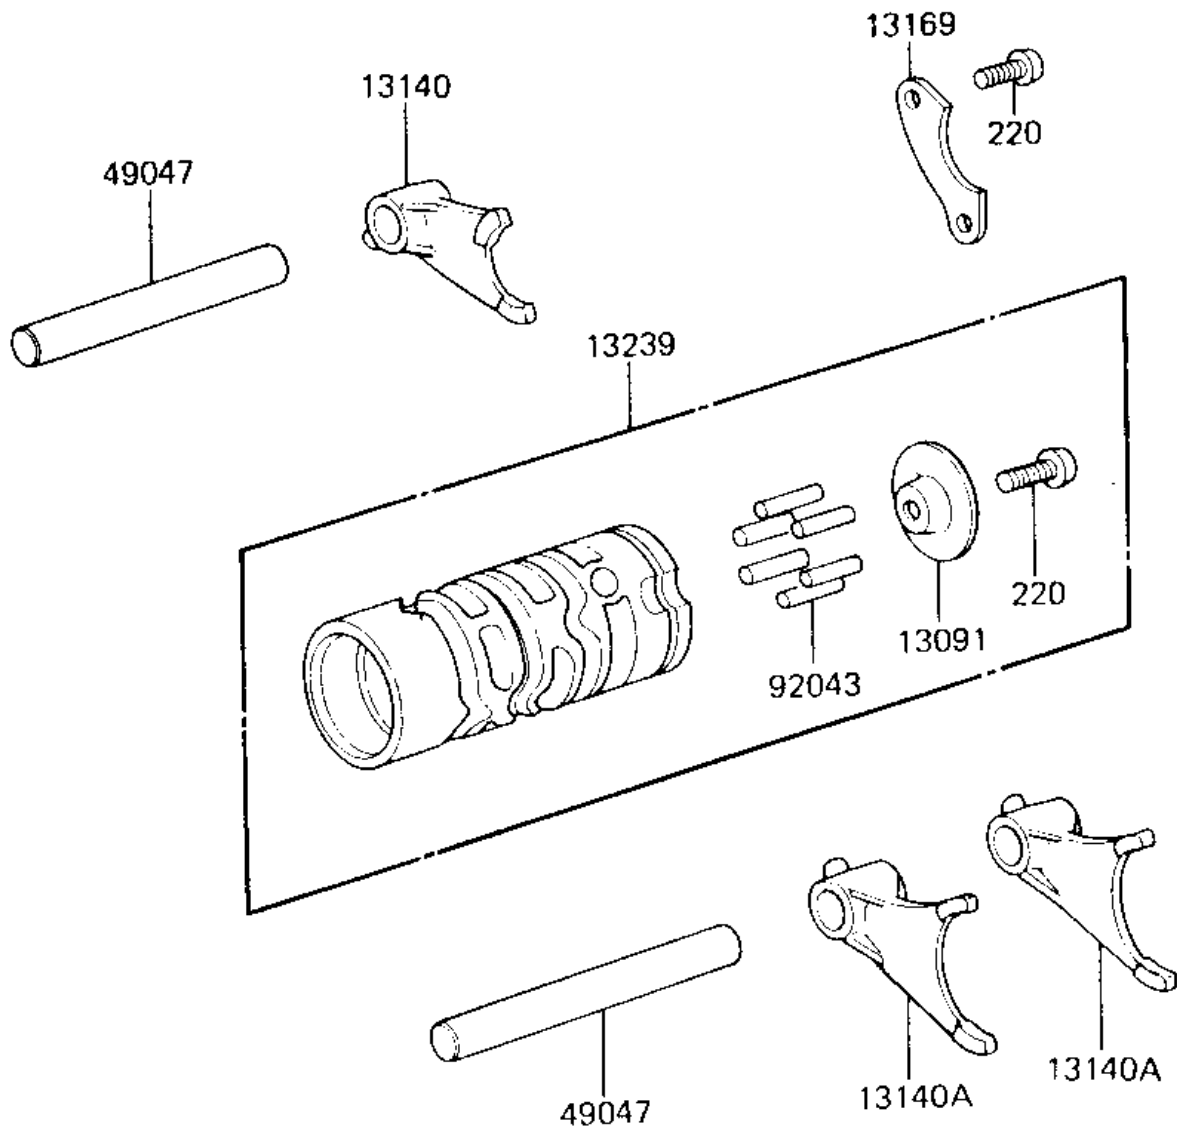

# 1984 KX80 PARTS DIAGRAM

GEAR CHANGE DRUM & FORKS ('84 KX80-E2)

E1362-0056

# 1984 KX80 PARTS LIST

GEAR CHANGE DRUM & FORKS ('84 KX80-E2)

| ITEM NAME                        | PART NUMBER | QUANTITY |
|----------------------------------|-------------|----------|
| HOLDER CHANGE DRUM (Ref # 13091) | 13091-1098  | 1        |
| FORK-SHIFT (Ref # 13140)         | 13140-1060  | 1        |
| FORK-SHIFT (Ref # 13140A)        | 13140-1061  | 2        |
| PLATE,CHANGE DRUM (Ref # 13169)  | 13169-1309  | 1        |
| DRUM-ASSY-CHANGE (Ref # 13239)   | 13239-1065  | 1        |
| ROD,SHIFT,10X90 (Ref # 49047)    | 49047-1009  | 2        |
| PIN,CHANG DRUM (Ref # 92043)     | 92042-029   | 6        |
| SCREW PAN HEAD 6X14 (Ref # 220)  | 220B0614    | 2        |