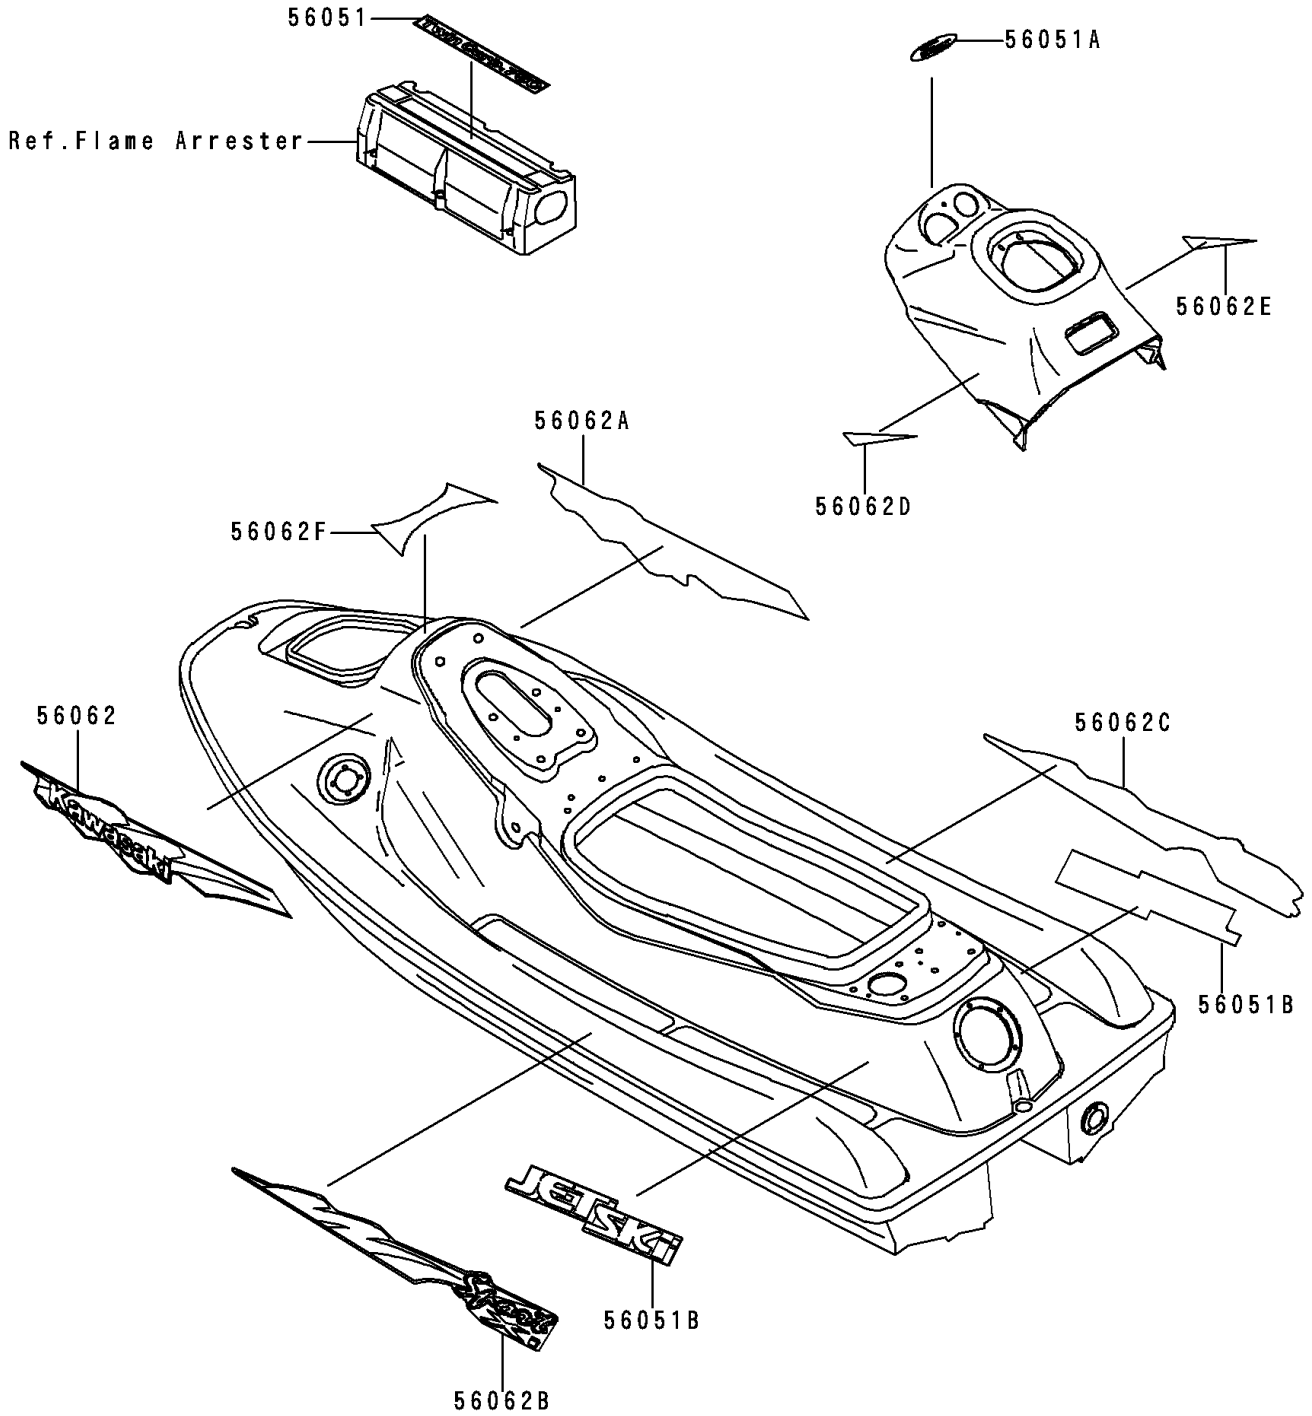

1999 Xi Sport PARTS DIAGRAM

Decals(JH750-G2)

F3880A

1999 Xi Sport PARTS LIST

Decals(JH750-G2)

ITEM NAME	PART NUMBER	QUANTITY
MARK,TWIN CARB.750 (Ref # 56051)	56051-3742	1
MARK,HANDLE COVER,JET SKI (Ref # 56051A)	56051-3751	1
MARK,DECK,JET SKI (Ref # 56051B)	56051-3817	2
PATTERN,DECK,FR,LH (Ref # 56062)	56062-3744	1
PATTERN,DECK,FR,RH (Ref # 56062A)	56062-3745	1
PATTERN,DECK,RR,LH (Ref # 56062B)	56062-3746	1
PATTERN,DECK,RR,RH (Ref # 56062C)	56062-3747	1
PATTERN,HANDLE COVER,LH (Ref # 56062D)	56062-3748	1
PATTERN,HANDLE COVER,RH (Ref # 56062E)	56062-3749	1
PATTERN,DECK,FR,UPP (Ref # 56062F)	56062-3750	1