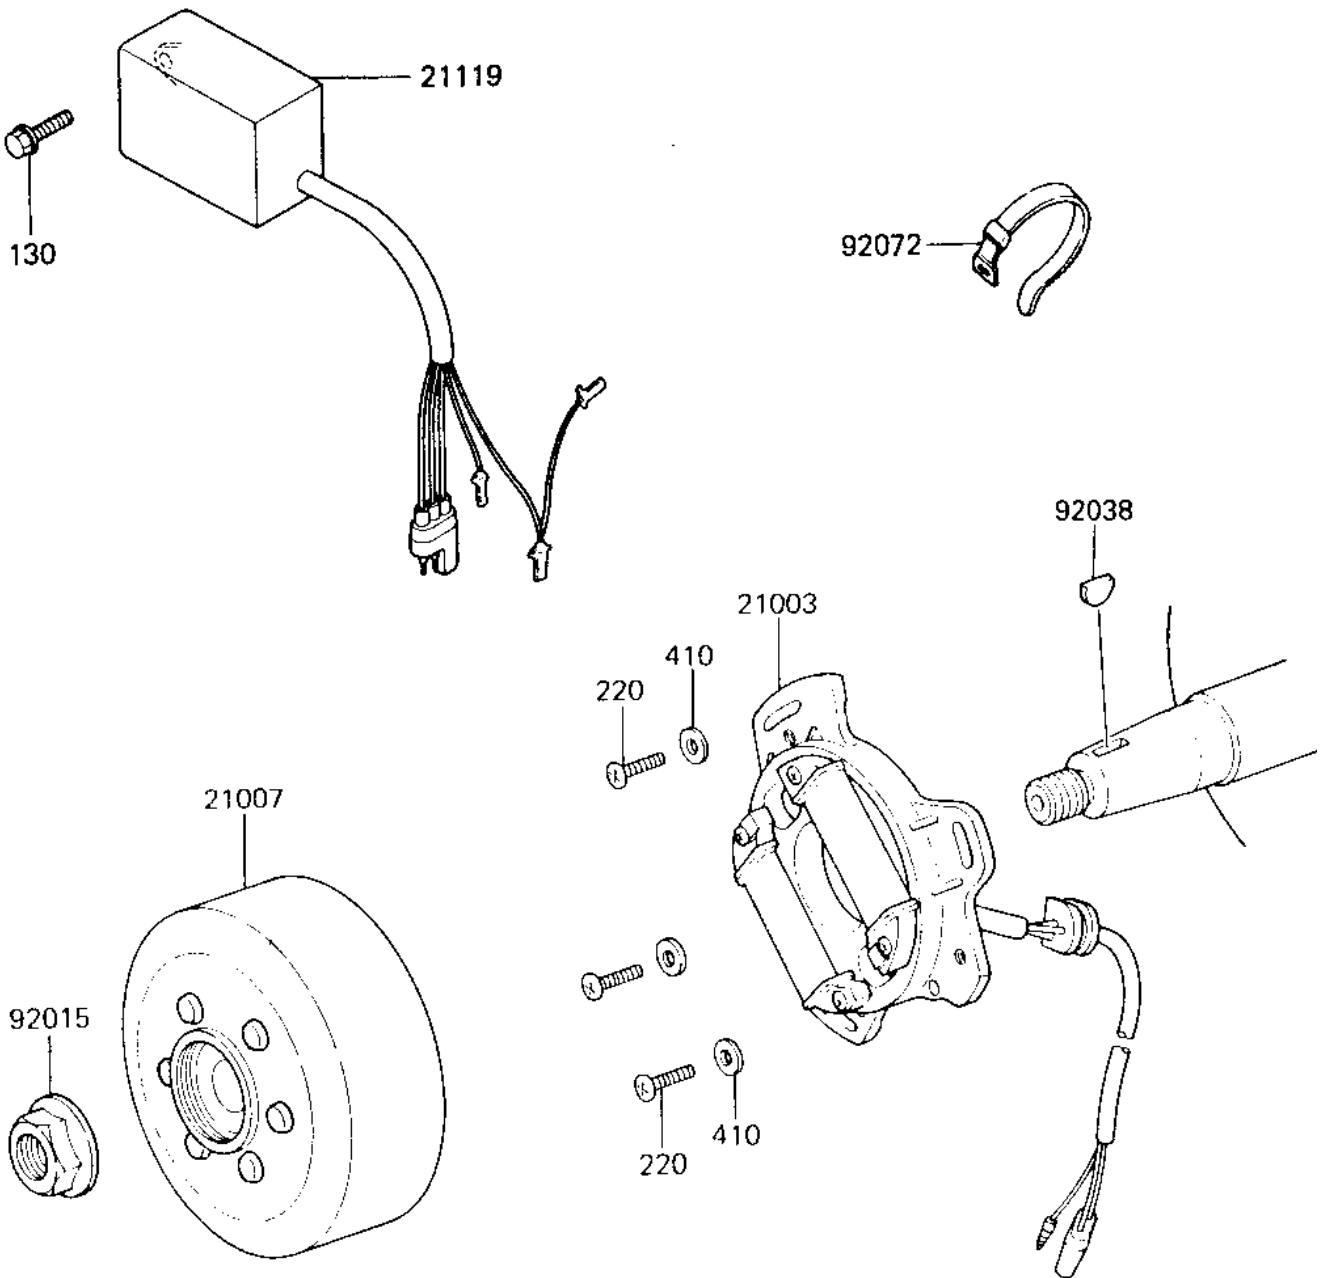

1985 KX80 PARTS DIAGRAM

IGNITION/GENERATOR ('84 KX80-E2)

E1810-0079

1985 KX80 PARTS LIST

IGNITION/GENERATOR ('84 KX80-E2)

ITEM NAME	PART NUMBER	QUANTITY
STATOR ASSY (Ref # 21003)	21003-1042	1
FLYWHEEL,MAGNETO (Ref # 21007)	21007-1038	1
IGNITER (Ref # 21119)	21119-1155	1
NUT,10MM (Ref # 92015)	92015-1415	1
WOODRUFF KEY (Ref # 92038)	92038-001	1
BAND, LONG (Ref # 92072)	92072-032	1
BOLT-FLANGED,6X16 (Ref # 130)	130G0616	1
SCREW-PAN-CROS (Ref # 220)	220B0514	3
WASHER PLAIN 5MM (Ref # 410)	410B0500	3