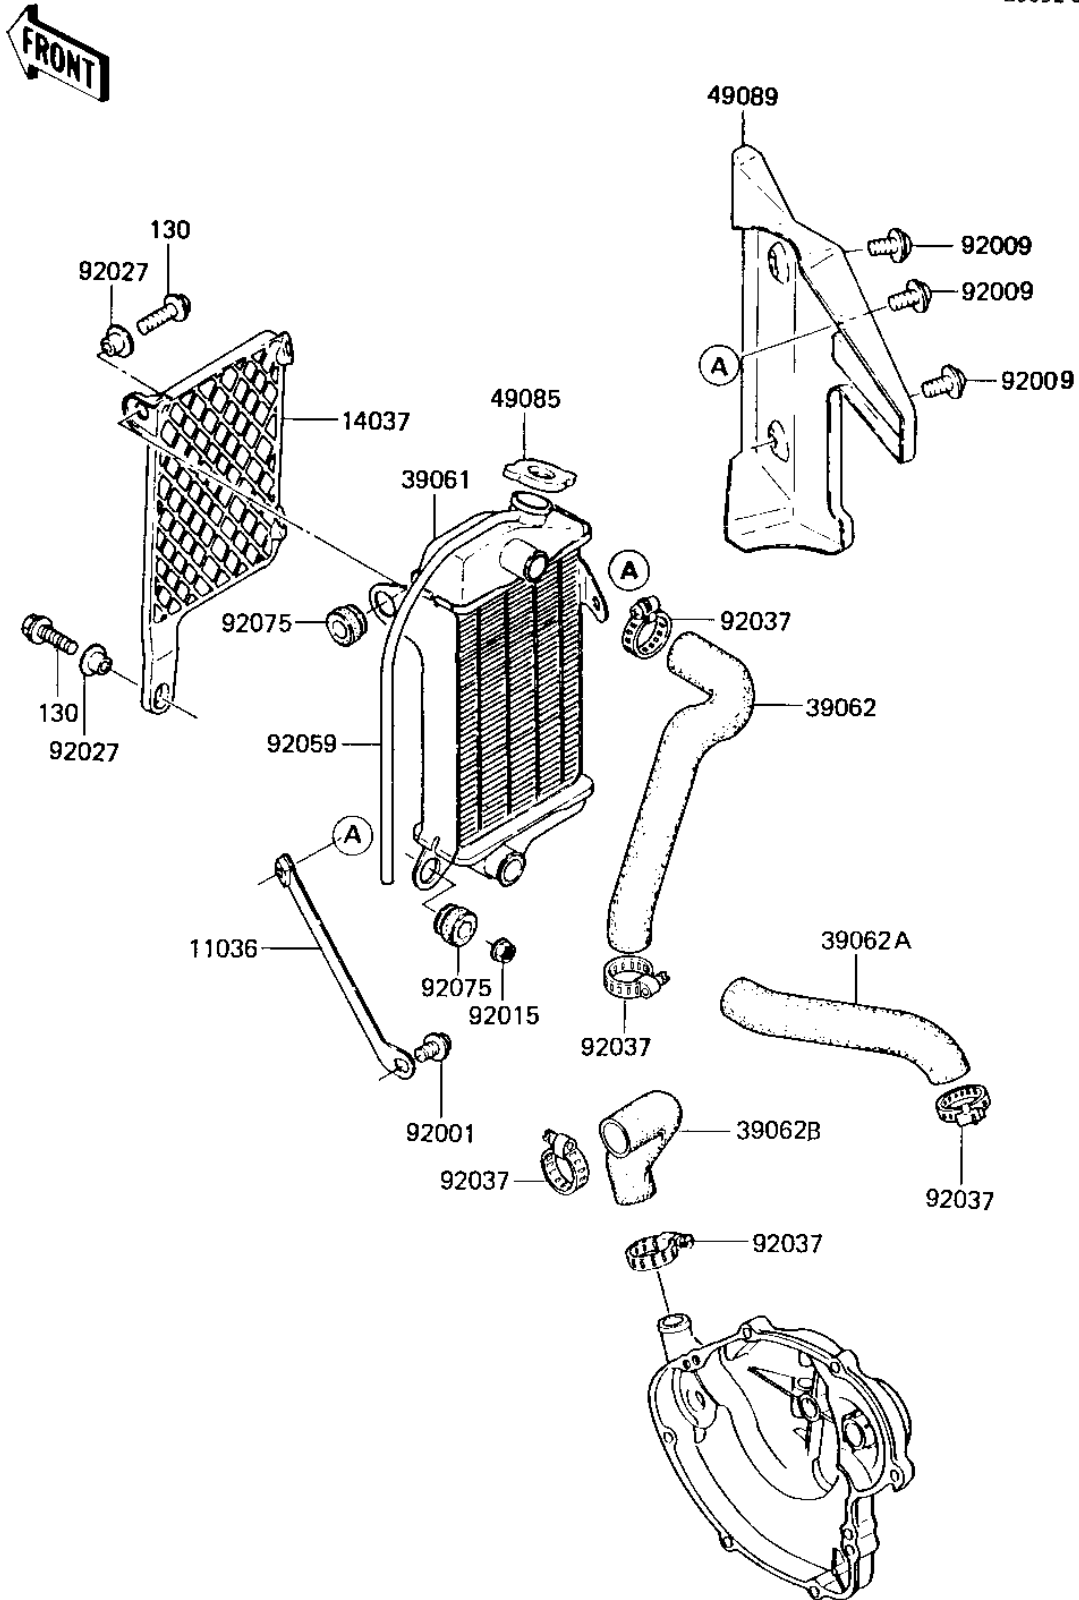

# 1984 KX80 PARTS DIAGRAM

RADIATOR ('84 KX80-E2)

EJ052-0006

# 1984 KX80 PARTS LIST

## RADIATOR ('84 KX80-E2)

ITEM NAME	PART NUMBER	QUANTITY
BRACKET-A,RADIATOR (Ref # 11036)	11036-1736	1
SCREEN,RADIATOR (Ref # 14037)	14037-1005	1
EXCHANGER-ASSY-HEAT (Ref # 39061)	39061-1019	1
HOSE-COOLING,COVER-CL (Ref # 39062)	39062-1016	1
HOSE-COOLING (Ref # 39062A)	39062-1051	1
HOSE-COOLING,RADIATOR (Ref # 39062B)	39062-1052	1
CAP-ASSY-PRESSURE (Ref # 49085)	49085-1003	1
SHROUD-ENGINE,L.GREEN (Ref # 49089)	49089-1003-6W	1
BOLT,W/WASHER,6X12 (Ref # 92001)	92001-1517	1
SCREW,6X10 (Ref # 92009)	92009-1286	3
NUT-6MM (Ref # 92015)	92015-1078	1
COLLAR,RADIATOR GUARD (Ref # 92027)	92027-1183	2
CLAMP,COOLING HOSE (Ref # 92037)	92037-1485	6
TUBE,5X9X800 (Ref # 92059)	92059-1383	1
DAMPER,RADIATOR (Ref # 92075)	92075-1352	2
BOLT,FLANGED,6X25 (Ref # 130)	130G0625	2