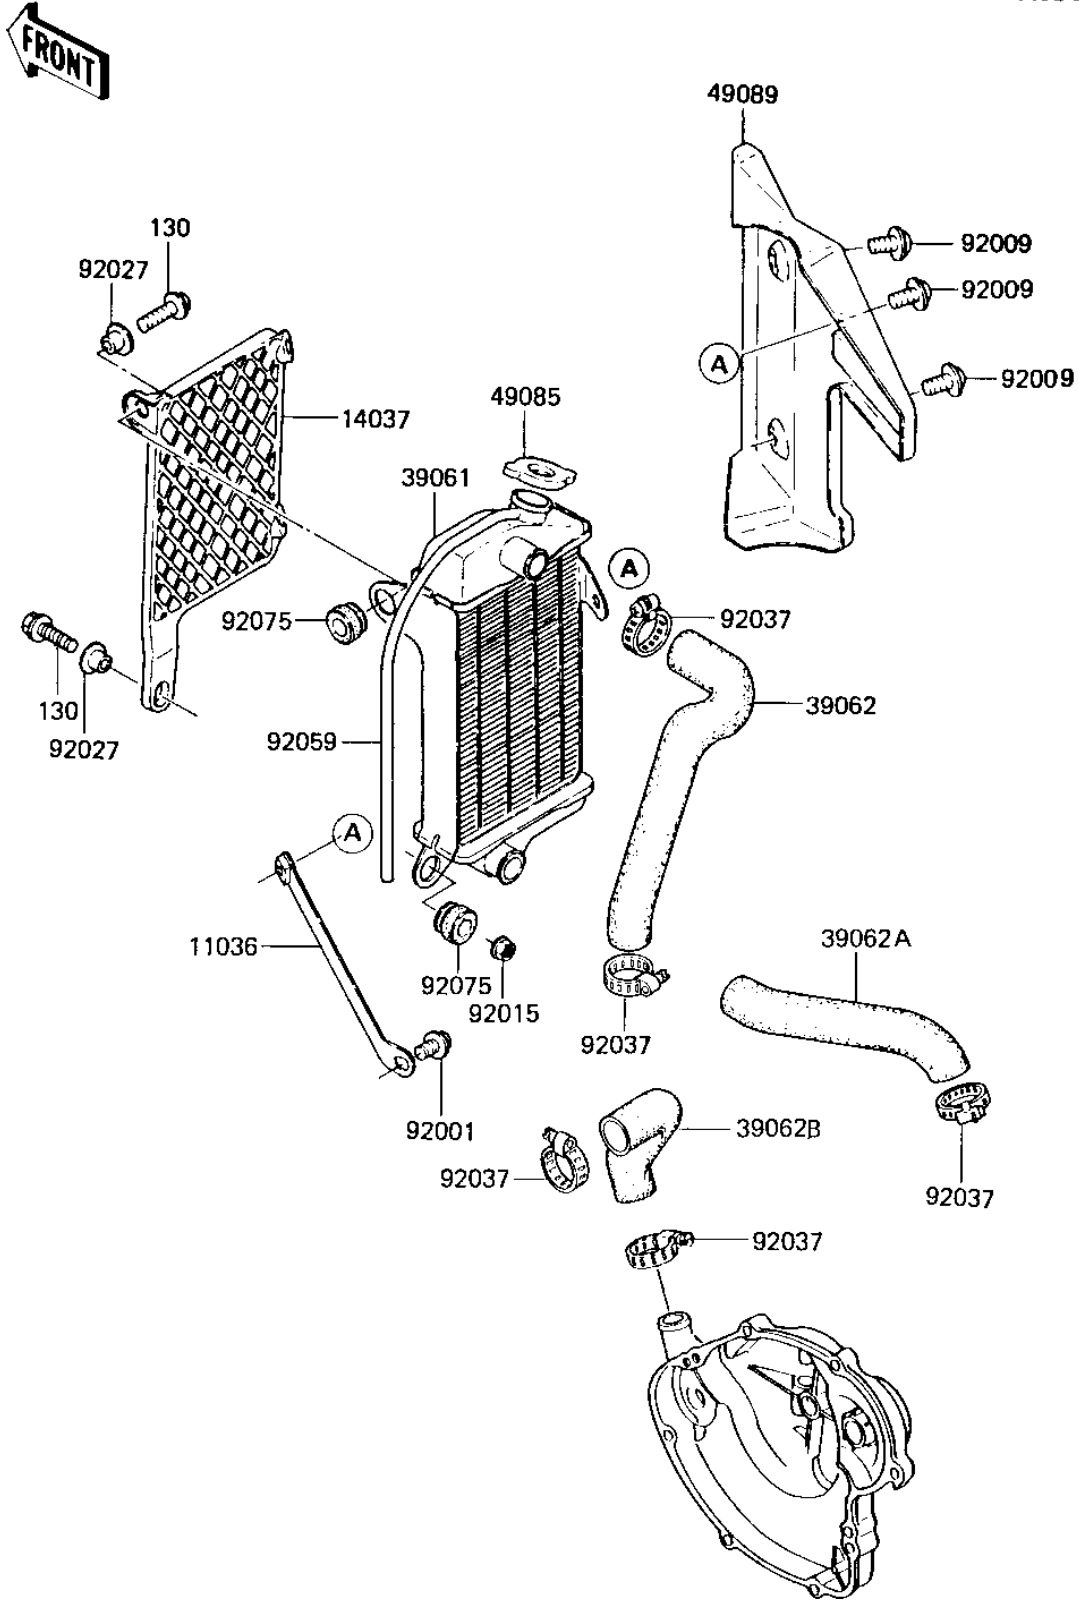

1985 KX80 PARTS DIAGRAM

RADIATOR ('84 KX80-E2)

EJ052-0006

1985 KX80 PARTS LIST

RADIATOR ('84 KX80-E2)

ITEM NAME	PART NUMBER	QUANTITY
BRACKET-A,RADIATOR (Ref # 11036)	11036-1736	1
SCREEN,RADIATOR (Ref # 14037)	14037-1005	1
EXCHANGER-ASSY-HEAT (Ref # 39061)	39061-1019	1
HOSE-COOLING,COVER-CL (Ref # 39062)	39062-1016	1
HOSE-COOLING (Ref # 39062A)	39062-1051	1
HOSE-COOLING,RADIATOR (Ref # 39062B)	39062-1052	1
CAP-ASSY-PRESSURE (Ref # 49085)	49085-1003	1
SHROUD-ENGINE,L.GREEN (Ref # 49089)	49089-1003-6W	1
BOLT,W/WASHER,6X12 (Ref # 92001)	92001-1517	1
SCREW,6X10 (Ref # 92009)	92009-1286	3
NUT-6MM (Ref # 92015)	92015-1078	1
COLLAR,RADIATOR GUARD (Ref # 92027)	92027-1183	2
CLAMP,COOLING HOSE (Ref # 92037)	92037-1485	6
TUBE,5X9X800 (Ref # 92059)	92059-1383	1
DAMPER,RADIATOR (Ref # 92075)	92075-1352	2
BOLT,FLANGED,6X25 (Ref # 130)	130G0625	2