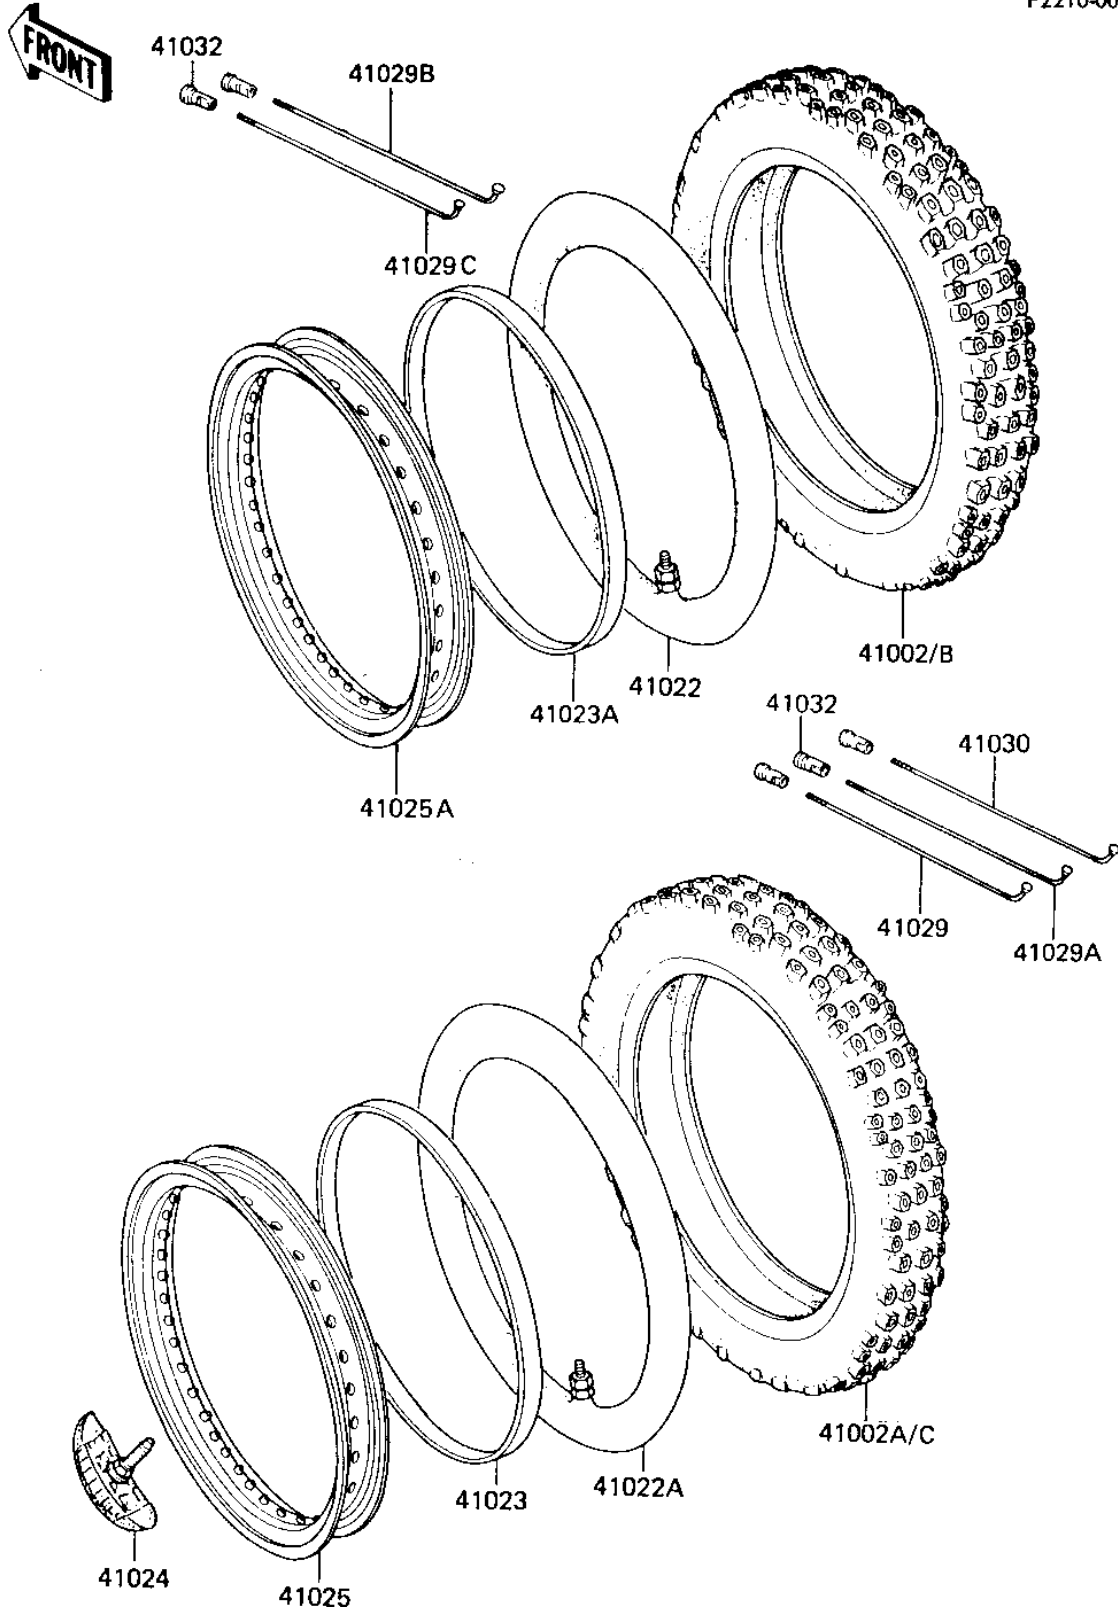

# 1984 KX80 PARTS DIAGRAM

WHEELS/TIRES ('84 KX80-E2)

F2210-0093

# 1984 KX80 PARTS LIST

## WHEELS/TIRES ('84 KX80-E2)

ITEM NAME	PART NUMBER	QUANTITY
TIRE (Ref # 41002)	41002-1574	1
TIRE 410-14 K490 R (Ref # 41002A)	41002-1222	1
TIRE 275-17 K790 F (Ref # 41002B)	41002-1409	1
TIRE 410-14 K790 R (Ref # 41002C)	41002-1410	1
TUBE,TIRE,2.75-17 (Ref # 41022)	41022-1039	1
TUBE 275/410/425-14 (Ref # 41022A)	41022-042	1
BAND-RIM,FR (Ref # 41023)	41023-1067	1
BAND,RIM,4.10-14 (Ref # 41023A)	41023-1025	1
RIM,FR,1.40X17 (Ref # 41025A)	41025-1170	1
SPOKE-INNER (Ref # 41029)	41029-1078	8
SPOKE-INNER (Ref # 41029A)	41029-1079	16
SPOKE-INNER,FR,189MMX (Ref # 41029B)	41029-1113	14
SPOKE-INNER,FR,185MMX (Ref # 41029C)	41029-1114	14
SPOKE-OUTER (Ref # 41030)	41030-1059	8
NIPPLE-SPOKE (Ref # 41032)	41032-1052	60