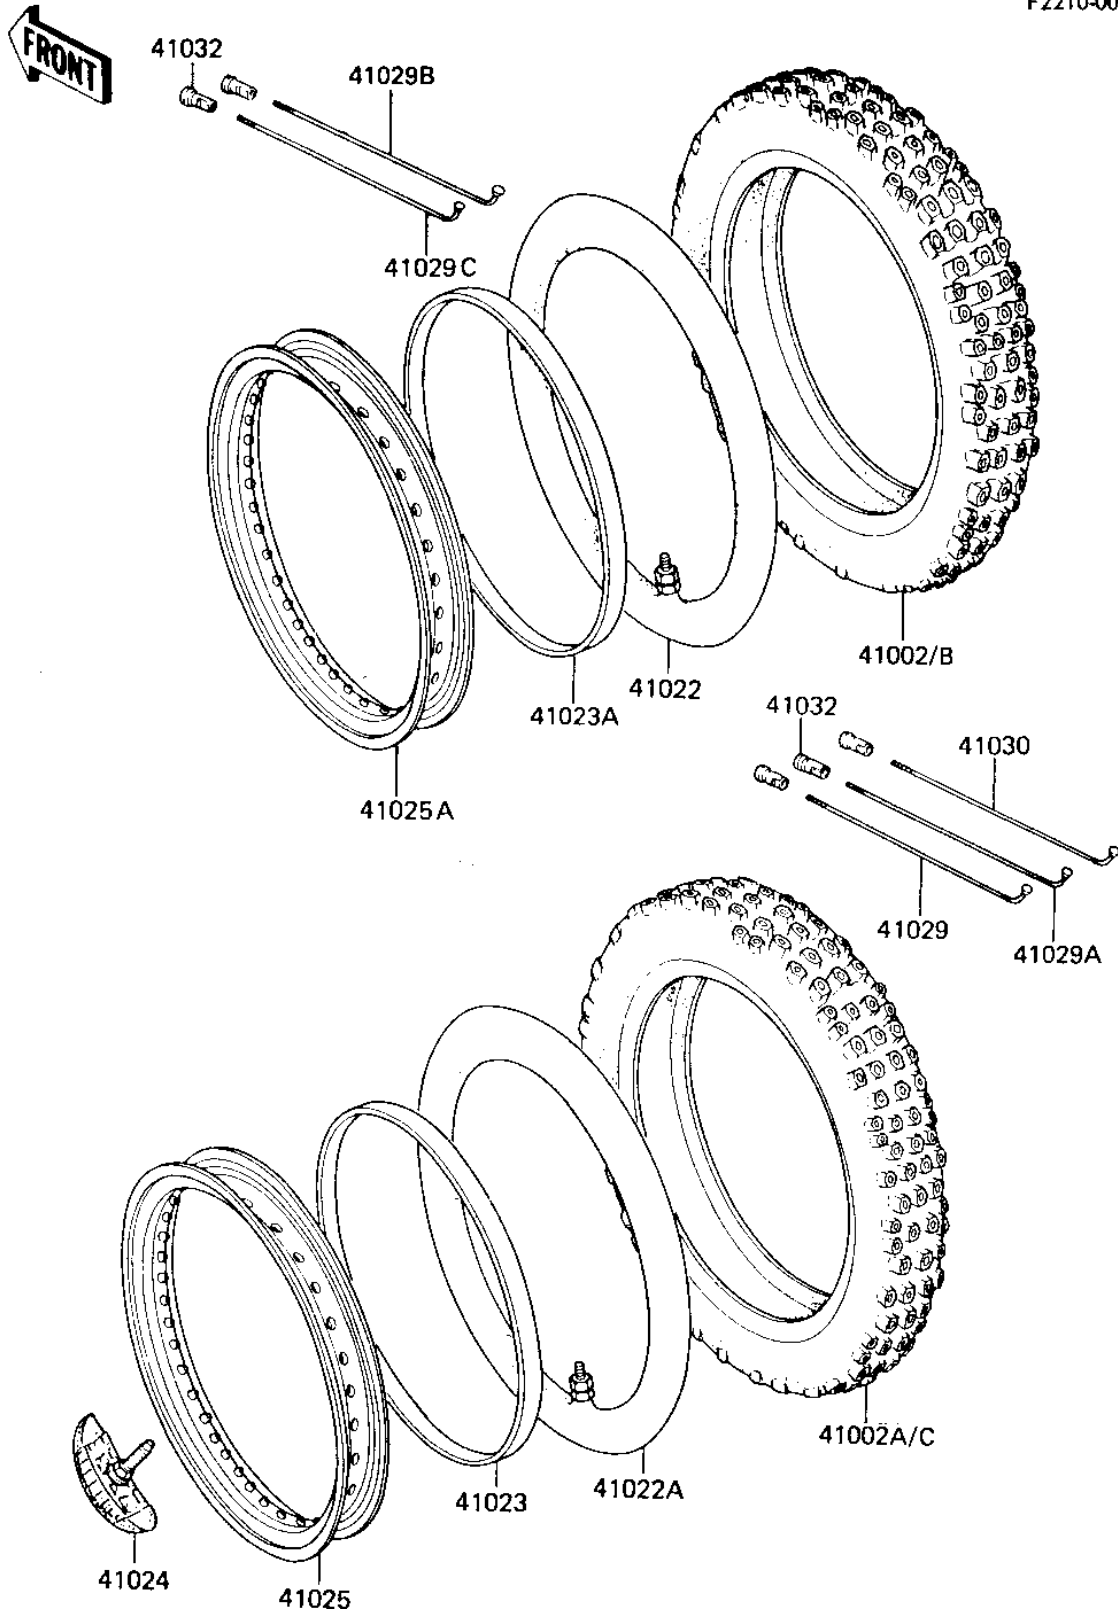

1984 KX80 PARTS DIAGRAM

WHEELS/TIRES ('84 KX80-E2)

F2210-0093

1984 KX80 PARTS LIST

WHEELS/TIRES ('84 KX80-E2)

ITEM NAME	PART NUMBER	QUANTITY
TIRE (Ref # 41002)	41002-1574	1
TIRE 410-14 K490 R (Ref # 41002A)	41002-1222	1
TIRE 275-17 K790 F (Ref # 41002B)	41002-1409	1
TIRE 410-14 K790 R (Ref # 41002C)	41002-1410	1
TUBE,TIRE,2.75-17 (Ref # 41022)	41022-1039	1
TUBE 275/410/425-14 (Ref # 41022A)	41022-042	1
BAND-RIM,FR (Ref # 41023)	41023-1067	1
BAND,RIM,4.10-14 (Ref # 41023A)	41023-1025	1
RIM,FR,1.40X17 (Ref # 41025A)	41025-1170	1
SPOKE-INNER (Ref # 41029)	41029-1078	8
SPOKE-INNER (Ref # 41029A)	41029-1079	16
SPOKE-INNER,FR,189MMX (Ref # 41029B)	41029-1113	14
SPOKE-INNER,FR,185MMX (Ref # 41029C)	41029-1114	14
SPOKE-OUTER (Ref # 41030)	41030-1059	8
NIPPLE-SPOKE (Ref # 41032)	41032-1052	60