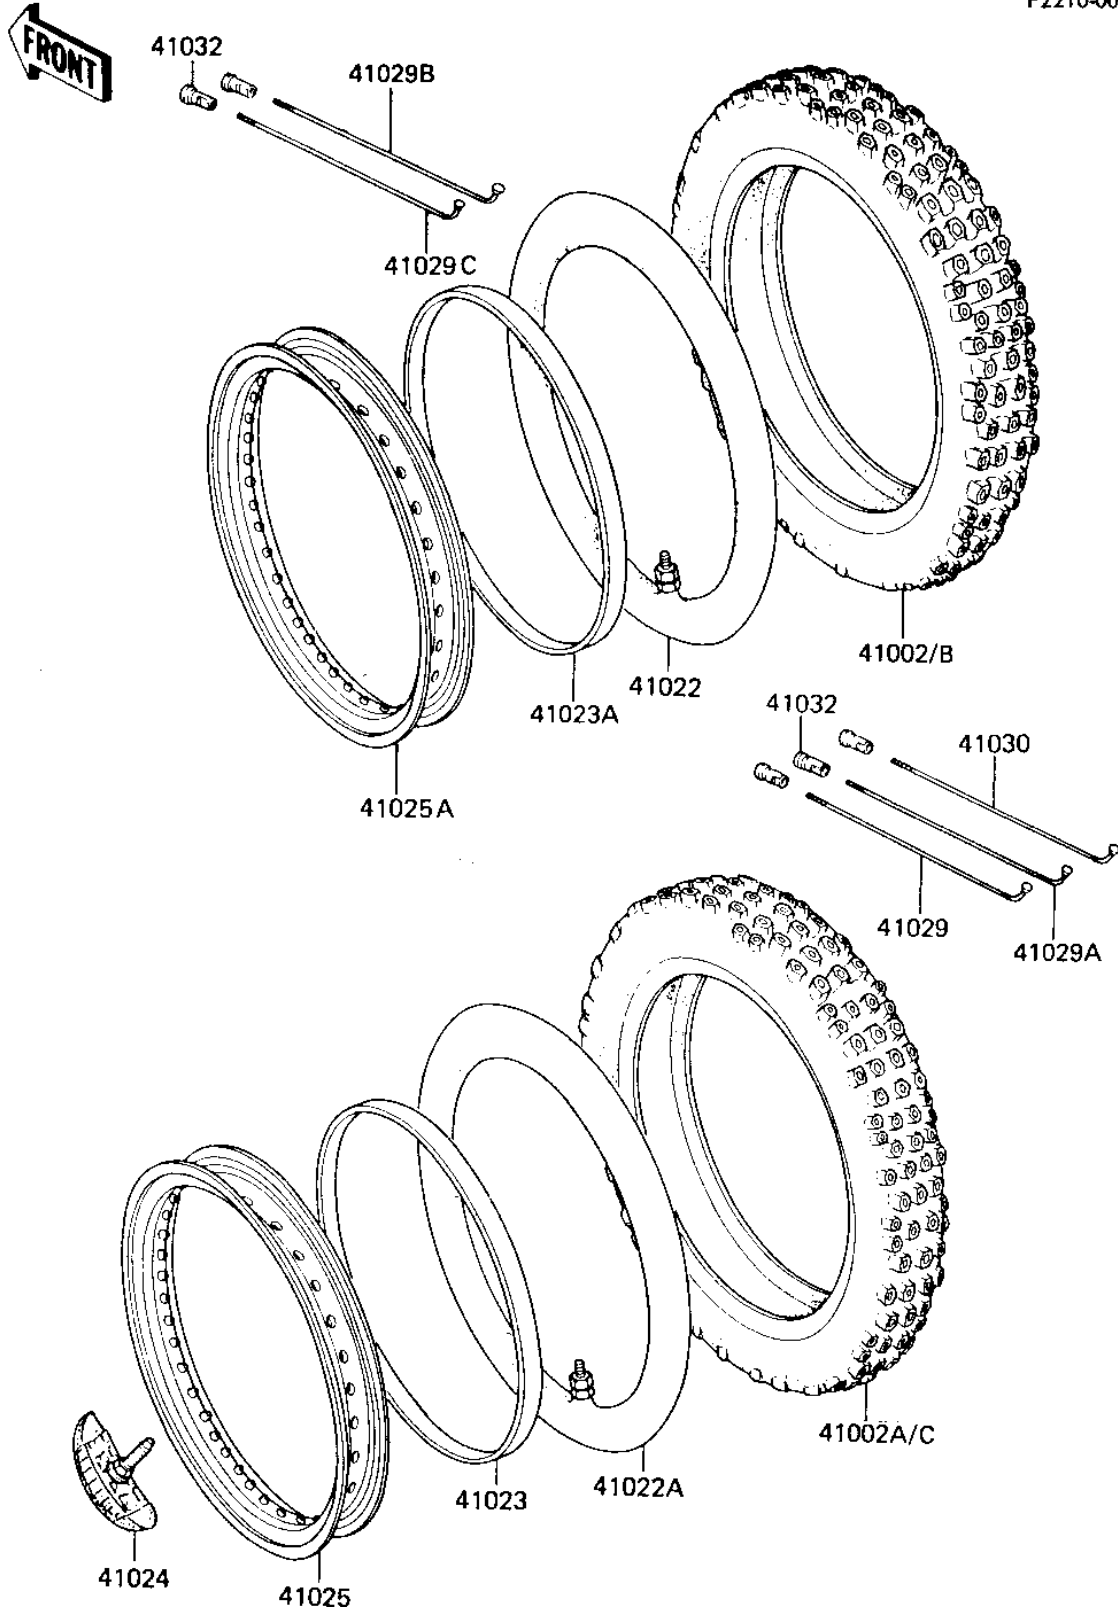

1985 KX80 PARTS DIAGRAM

WHEELS/TIRES ('84 KX80-E2)

F2210-0093

1985 KX80 PARTS LIST

WHEELS/TIRES ('84 KX80-E2)

ITEM NAME	PART NUMBER	QUANTITY
TIRE (Ref # 41002)	41002-1574	1
TIRE 410-14 K490 R (Ref # 41002A)	41002-1222	1
TIRE 275-17 K790 F (Ref # 41002B)	41002-1409	1
TIRE 410-14 K790 R (Ref # 41002C)	41002-1410	1
TUBE,TIRE,2.75-17 (Ref # 41022)	41022-1039	1
TUBE 275/410/425-14 (Ref # 41022A)	41022-042	1
BAND-RIM,FR (Ref # 41023)	41023-1067	1
BAND,RIM,4.10-14 (Ref # 41023A)	41023-1025	1
RIM,FR,1.40X17 (Ref # 41025A)	41025-1170	1
SPOKE-INNER (Ref # 41029)	41029-1078	8
SPOKE-INNER (Ref # 41029A)	41029-1079	16
SPOKE-INNER,FR,189MMX (Ref # 41029B)	41029-1113	14
SPOKE-INNER,FR,185MMX (Ref # 41029C)	41029-1114	14
SPOKE-OUTER (Ref # 41030)	41030-1059	8
NIPPLE-SPOKE (Ref # 41032)	41032-1052	60