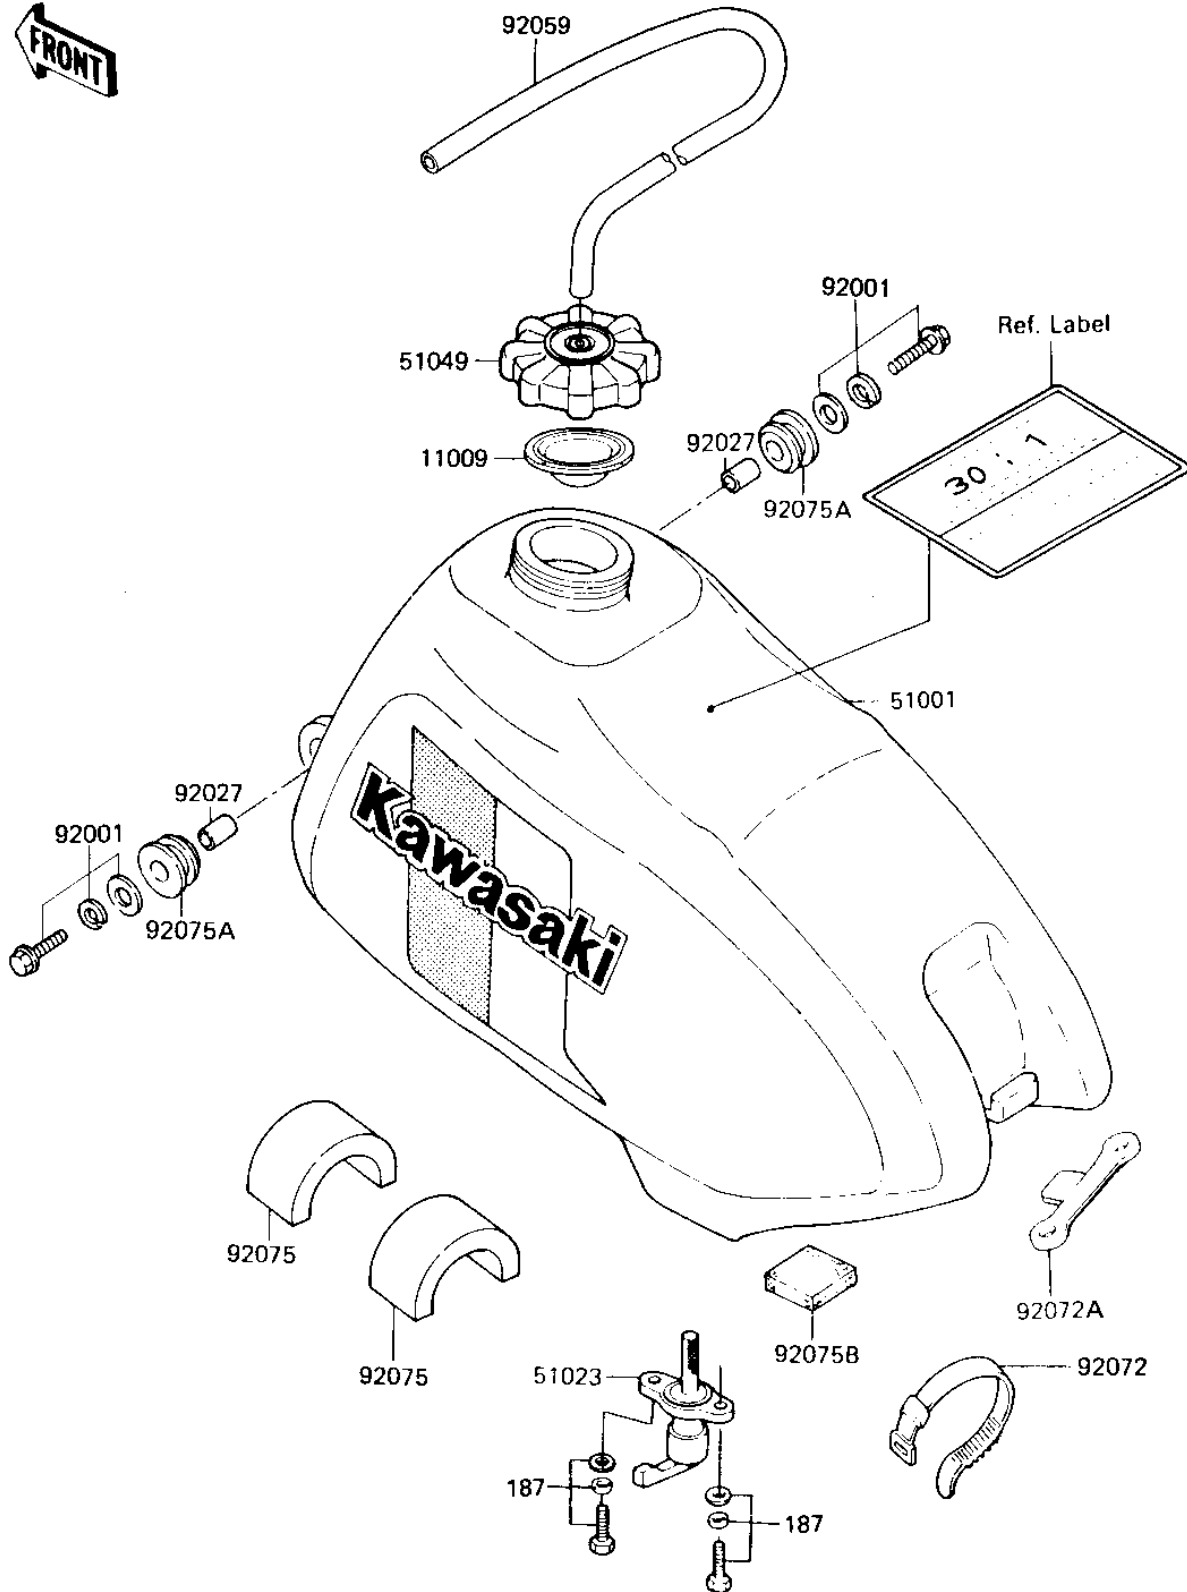

1984 KX80 PARTS DIAGRAM

FUEL TANK ('84 KX80-E2)

F241U-0153

1984 KX80 PARTS LIST

FUEL TANK ('84 KX80-E2)

ITEM NAME	PART NUMBER	QUANTITY
GASKET,FUEL TANK (Ref # 11009)	11009-1452	1
TANK-COMP-FUEL,L.GREE (Ref # 51001)	51001-5379-6W	1
TAP-ASSY-FUEL (Ref # 51023)	51023-1115	1
CAP-TANK,FUEL (Ref # 51049)	51049-1006	1
BOLT,6X25 (Ref # 92001)	92001-1852	2
COLLAR 6.8X10X14.5 (Ref # 92027)	92027-156	2
TUBE,5X9X350 (Ref # 92059)	92059-1265	1
BAND,LONG (Ref # 92072)	92072-032	1
BAND,SEAT (Ref # 92072A)	92072-1056	1
DAMPER (Ref # 92075)	92075-1382	2
DAMPER,FUEL TANK (Ref # 92075A)	92075-1424	2
DAMPER,FUEL TANK,RR (Ref # 92075B)	92075-1483	1
BOLT-UPSET-WSP (Ref # 187)	187B0616	2