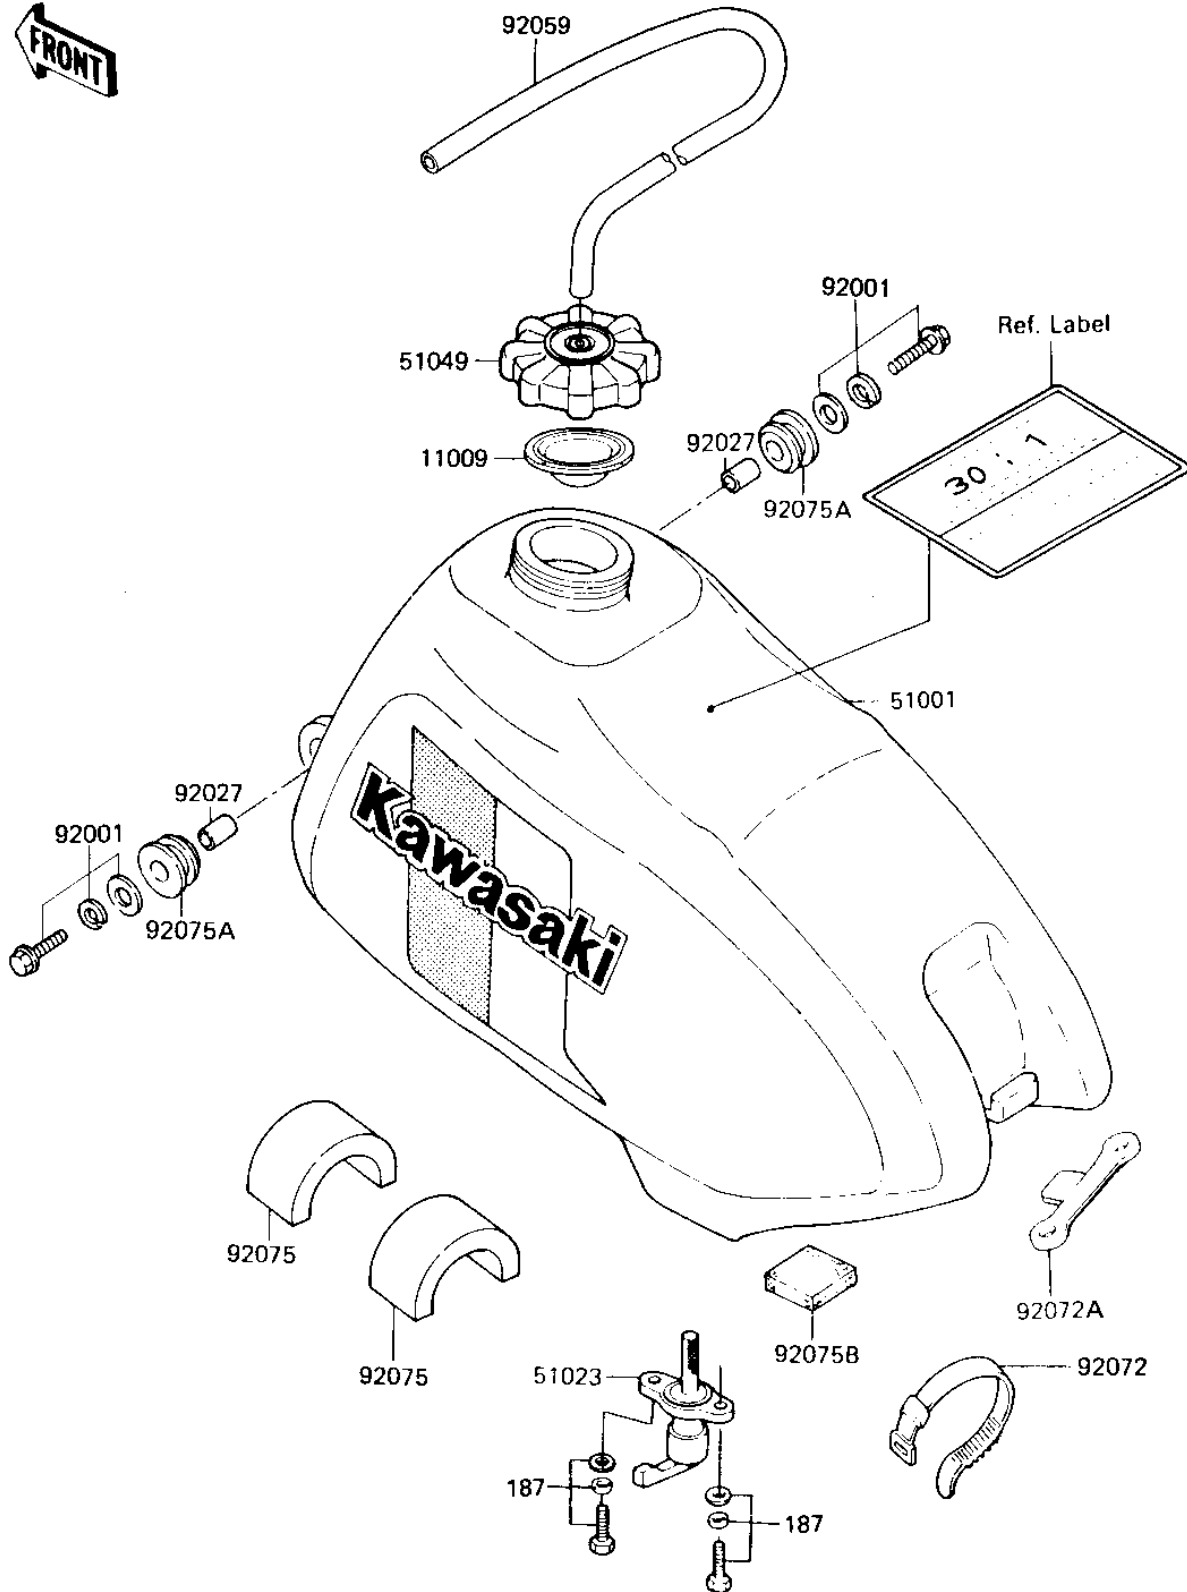

1985 KX80 PARTS DIAGRAM

FUEL TANK ('84 KX80-E2)

F241U-0153

1985 KX80 PARTS LIST

FUEL TANK ('84 KX80-E2)

ITEM NAME	PART NUMBER	QUANTITY
GASKET,FUEL TANK (Ref # 11009)	11009-1452	1
TANK-COMP-FUEL,L.GREE (Ref # 51001)	51001-5379-6W	1
TAP-ASSY-FUEL (Ref # 51023)	51023-1115	1
CAP-TANK,FUEL (Ref # 51049)	51049-1006	1
BOLT,6X25 (Ref # 92001)	92001-1852	2
COLLAR 6.8X10X14.5 (Ref # 92027)	92027-156	2
TUBE,5X9X350 (Ref # 92059)	92059-1265	1
BAND,LONG (Ref # 92072)	92072-032	1
BAND,SEAT (Ref # 92072A)	92072-1056	1
DAMPER (Ref # 92075)	92075-1382	2
DAMPER,FUEL TANK (Ref # 92075A)	92075-1424	2
DAMPER,FUEL TANK,RR (Ref # 92075B)	92075-1483	1
BOLT-UPSET-WSP (Ref # 187)	187B0616	2