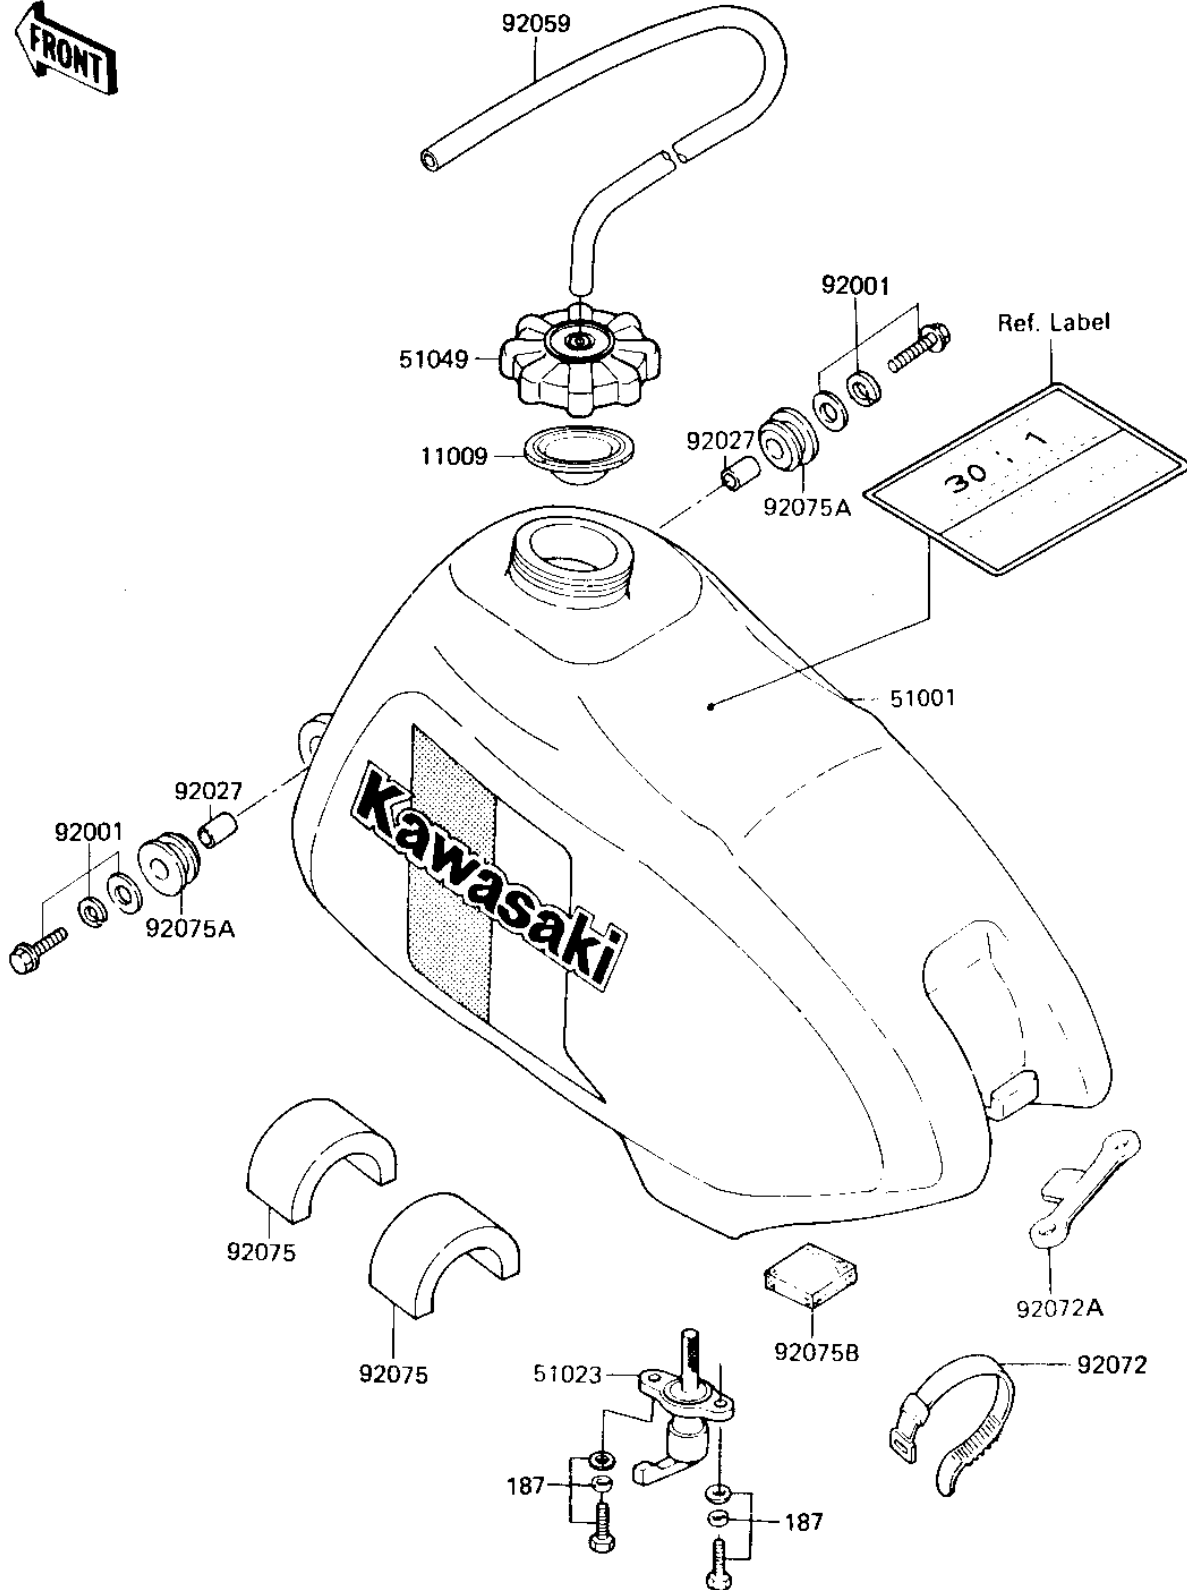

# 1985 KX80 PARTS DIAGRAM

FUEL TANK ('84 KX80-E2)

F241U-0153

# 1985 KX80 PARTS LIST

## FUEL TANK ('84 KX80-E2)

ITEM NAME	PART NUMBER	QUANTITY
GASKET,FUEL TANK (Ref # 11009)	11009-1452	1
TANK-COMP-FUEL,L.GREE (Ref # 51001)	51001-5379-6W	1
TAP-ASSY-FUEL (Ref # 51023)	51023-1115	1
CAP-TANK,FUEL (Ref # 51049)	51049-1006	1
BOLT,6X25 (Ref # 92001)	92001-1852	2
COLLAR 6.8X10X14.5 (Ref # 92027)	92027-156	2
TUBE,5X9X350 (Ref # 92059)	92059-1265	1
BAND,LONG (Ref # 92072)	92072-032	1
BAND,SEAT (Ref # 92072A)	92072-1056	1
DAMPER (Ref # 92075)	92075-1382	2
DAMPER,FUEL TANK (Ref # 92075A)	92075-1424	2
DAMPER,FUEL TANK,RR (Ref # 92075B)	92075-1483	1
BOLT-UPSET-WSP (Ref # 187)	187B0616	2