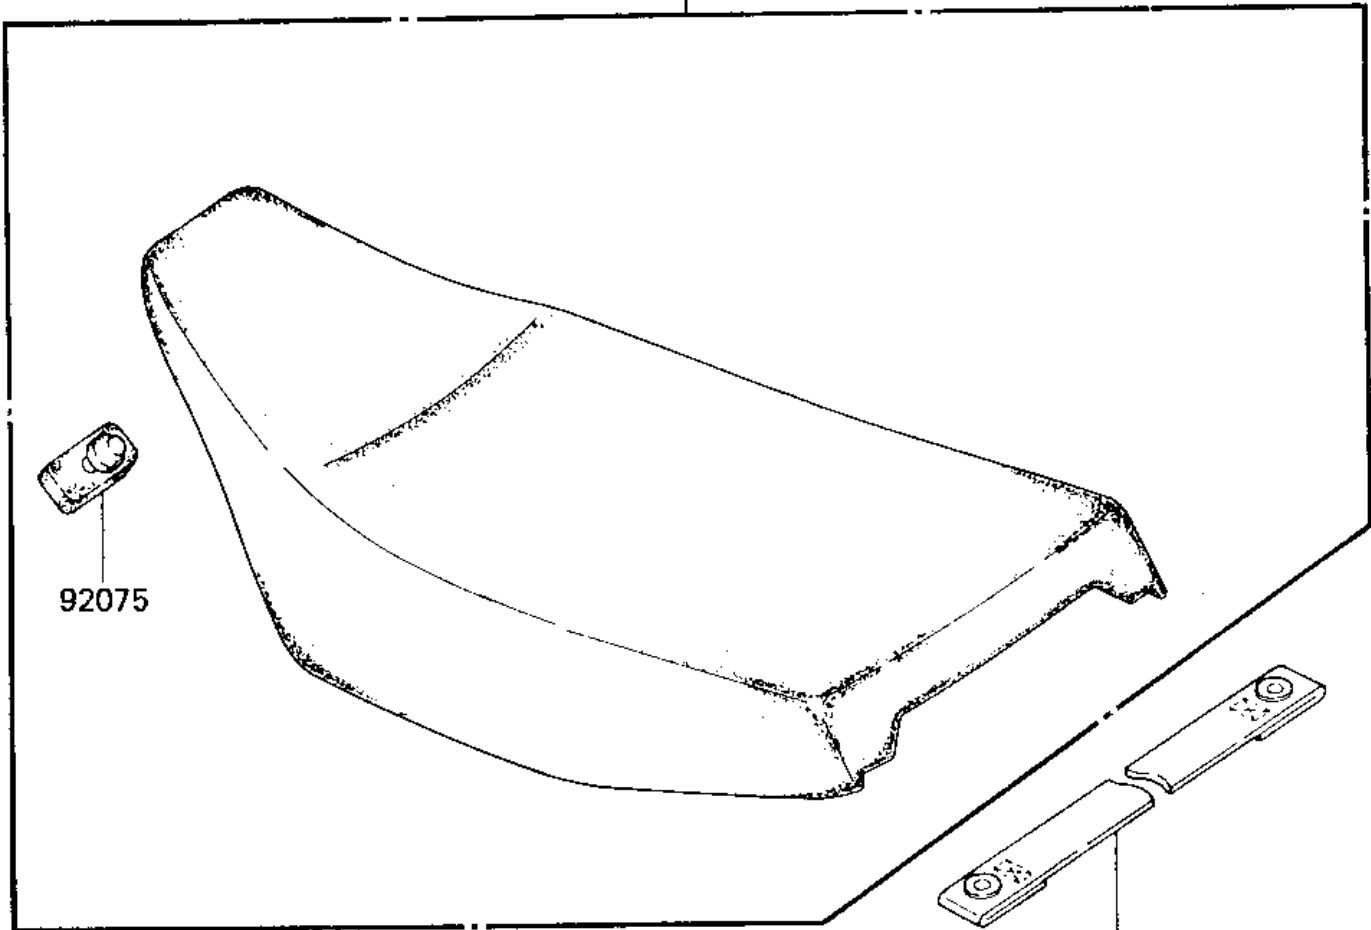

1985 KX80 PARTS DIAGRAM

SEAT ('84 KX80-E2)

F2510-0171

53001

92075

92072

1985 KX80 PARTS LIST

SEAT ('84 KX80-E2)

ITEM NAME	PART NUMBER	QUANTITY
SEAT-ASSY (Ref # 53001)	53001-1410	1
BAND (Ref # 92072)	92072-3742	1
DAMPER RUBBER,SEAT (Ref # 92075)	92075-1054	1