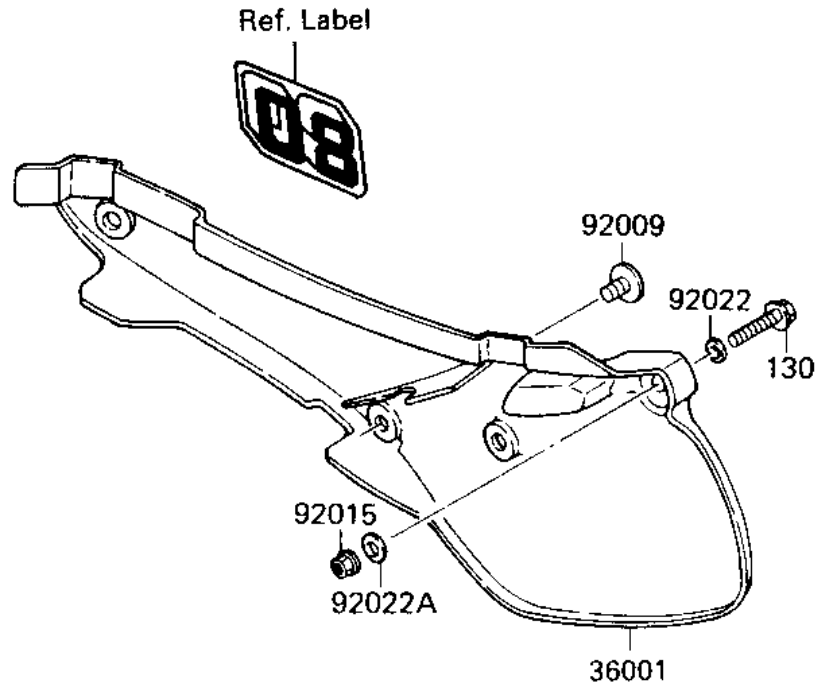

# 1984 KX80 PARTS DIAGRAM

SIDE COVERS ('84 KX80-E2)

F2810-0034

# 1984 KX80 PARTS LIST

## SIDE COVERS ('84 KX80-E2)

ITEM NAME	PART NUMBER	QUANTITY
COVER-SIDE,RH,GREEN/B (Ref # 36001)	36001-1401-AE	1
COVER-SIDE,LH,GREEN/B (Ref # 36001A)	36001-1400-AE	1
SCREW,6X10 (Ref # 92009)	92009-1286	2
NUT,LOCK,FLANGED,6MM (Ref # 92015)	92015-1339	2
WASHER PLAIN (Ref # 92022)	92022-024	2
WASHER 6.5X20X1.6T (Ref # 92022A)	92022-125	2
DAMPER,SIDE COVER (Ref # 92075)	92075-1598	2
BOLT,FLANGED,6X30 (Ref # 130)	130G0630	2