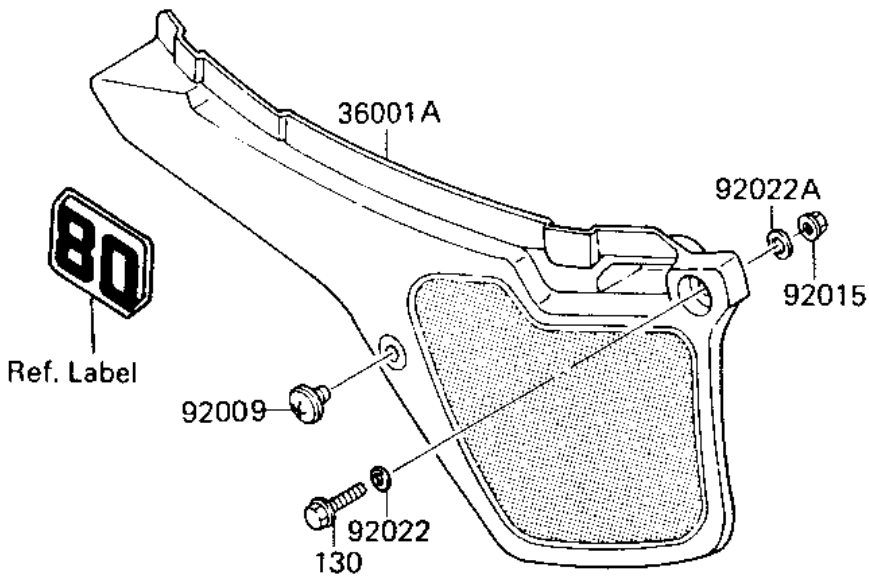

# 1984 KX80 PARTS DIAGRAM

SIDE COVERS ('84 KX80-E2)

F2810-0034

## SIDE COVERS ('84 KX80-E2)

ITEM NAME	PART NUMBER	QUANTITY
COVER-SIDE,RH,GREEN/B (Ref # 36001)	36001-1401-AE	1
COVER-SIDE,LH,GREEN/B (Ref # 36001A)	36001-1400-AE	1
SCREW,6X10 (Ref # 92009)	92009-1286	2
NUT,LOCK,FLANGED,6MM (Ref # 92015)	92015-1339	2
WASHER PLAIN (Ref # 92022)	92022-024	2
WASHER 6.5X20X1.6T (Ref # 92022A)	92022-125	2
DAMPER,SIDE COVER (Ref # 92075)	92075-1598	2
BOLT,FLANGED,6X30 (Ref # 130)	130G0630	2