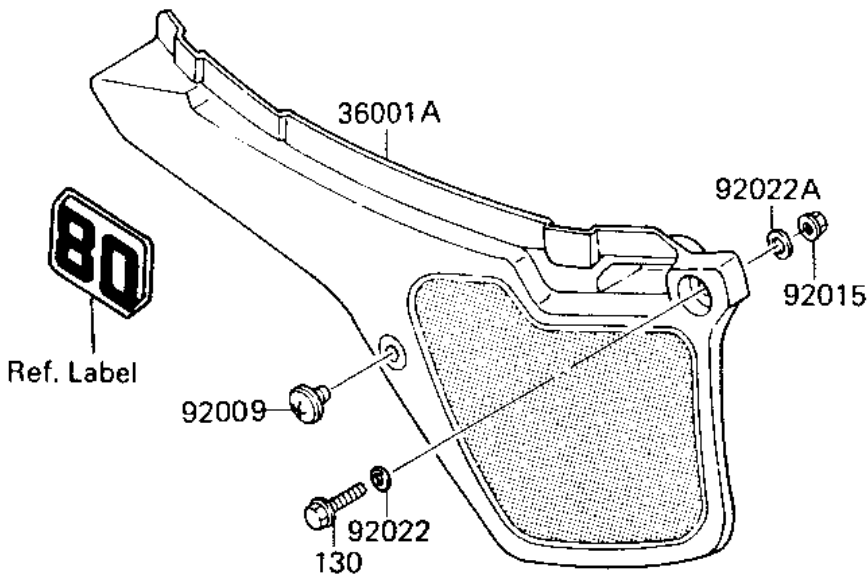

# 1985 KX80 PARTS DIAGRAM

SIDE COVERS ('84 KX80-E2)

F2810-0034

# 1985 KX80 PARTS LIST

## SIDE COVERS ('84 KX80-E2)

ITEM NAME	PART NUMBER	QUANTITY
COVER-SIDE,RH,GREEN/B (Ref # 36001)	36001-1401-AE	1
COVER-SIDE,LH,GREEN/B (Ref # 36001A)	36001-1400-AE	1
SCREW,6X10 (Ref # 92009)	92009-1286	2
NUT,LOCK,FLANGED,6MM (Ref # 92015)	92015-1339	2
WASHER PLAIN (Ref # 92022)	92022-024	2
WASHER 6.5X20X1.6T (Ref # 92022A)	92022-125	2
DAMPER,SIDE COVER (Ref # 92075)	92075-1598	2
BOLT,FLANGED,6X30 (Ref # 130)	130G0630	2