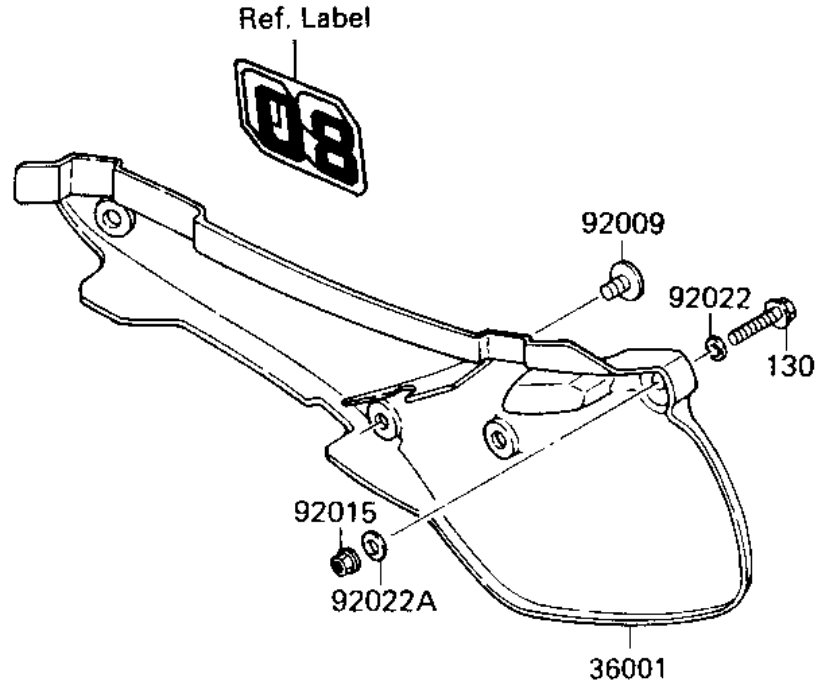

# 1985 KX80 PARTS DIAGRAM

SIDE COVERS ('84 KX80-E2)

F2810-0034

# 1985 KX80 PARTS LIST

## SIDE COVERS ('84 KX80-E2)

ITEM NAME	PART NUMBER	QUANTITY
COVER-SIDE,RH,GREEN/B (Ref # 36001)	36001-1401-AE	1
COVER-SIDE,LH,GREEN/B (Ref # 36001A)	36001-1400-AE	1
SCREW,6X10 (Ref # 92009)	92009-1286	2
NUT,LOCK,FLANGED,6MM (Ref # 92015)	92015-1339	2
WASHER PLAIN (Ref # 92022)	92022-024	2
WASHER 6.5X20X1.6T (Ref # 92022A)	92022-125	2
DAMPER,SIDE COVER (Ref # 92075)	92075-1598	2
BOLT,FLANGED,6X30 (Ref # 130)	130G0630	2