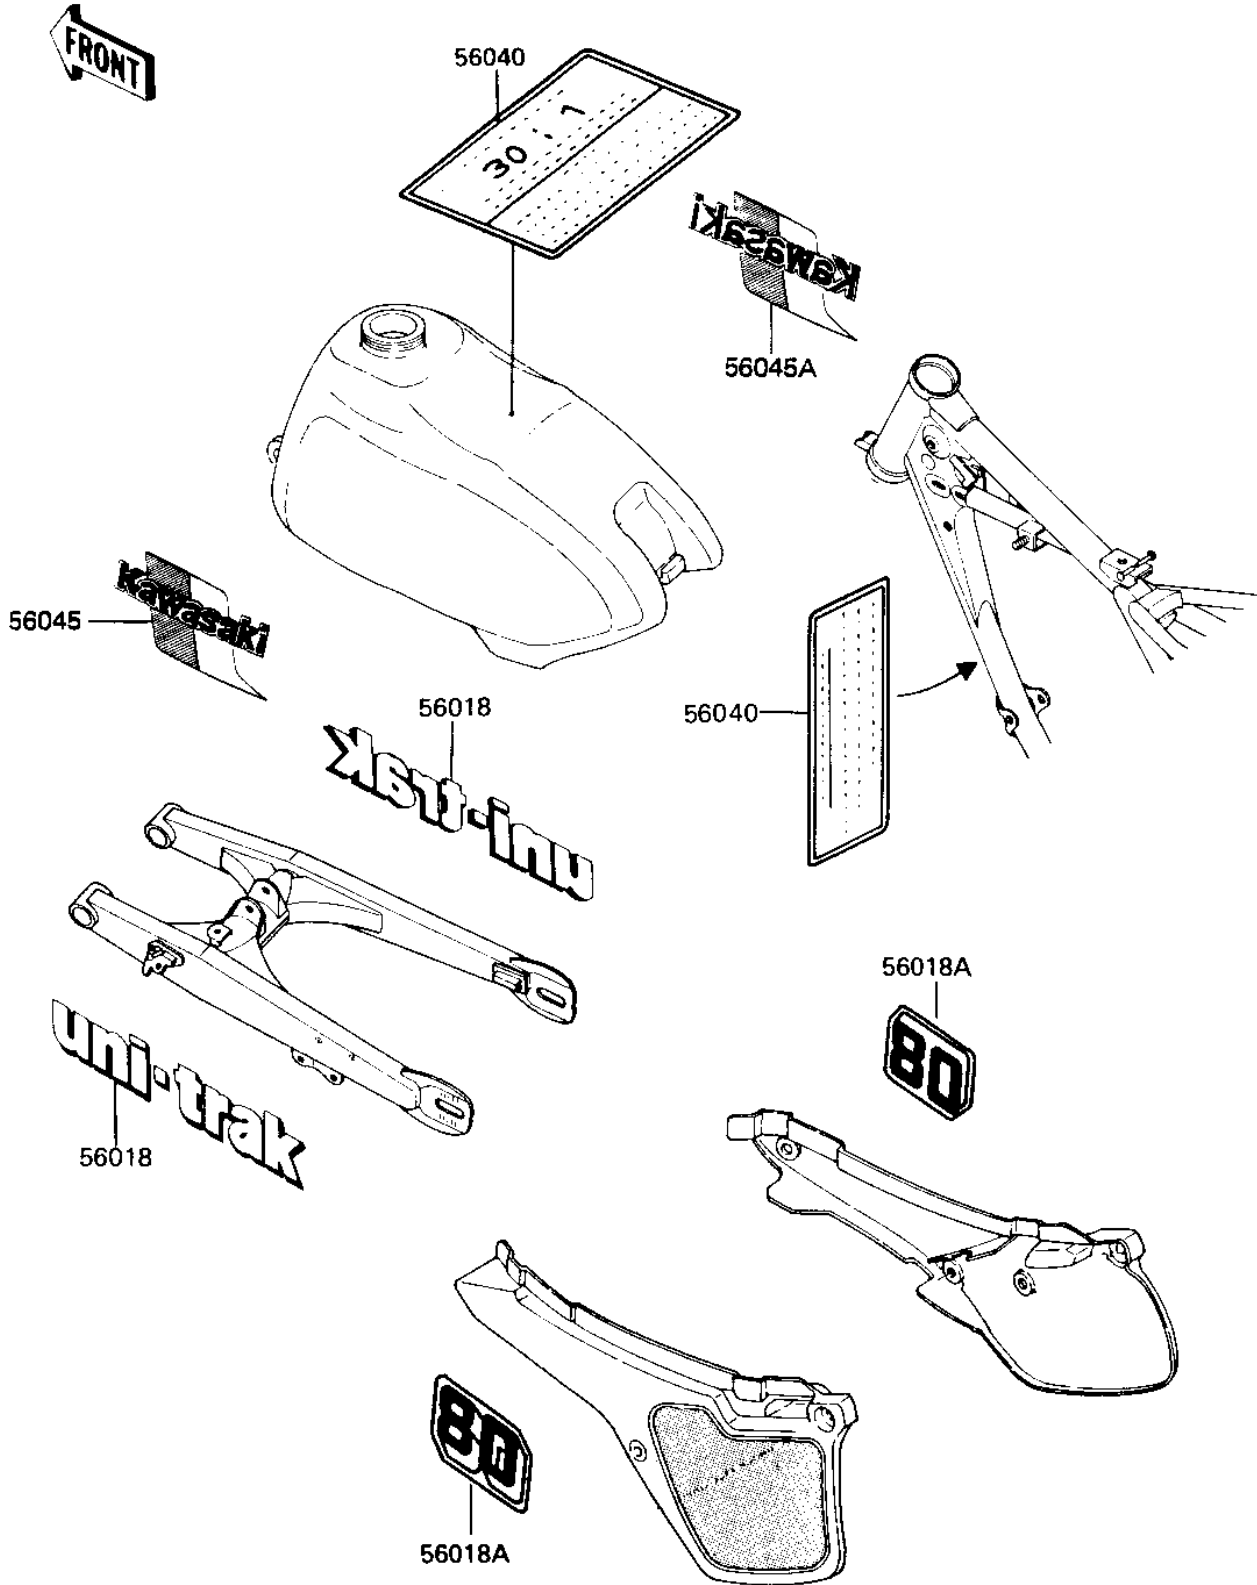

1984 KX80 PARTS DIAGRAM

LABELS ('84 KX80-E2)

F2860-0176

1984 KX80 PARTS LIST

LABELS ('84 KX80-E2)

ITEM NAME	PART NUMBER	QUANTITY
MARK,SWING ARM,UNI-TR (Ref # 56018)	56018-1362	2
MARK,"80" (Ref # 56018A)	56018-1443	2
LABEL,NOISE (Ref # 56040)	56040-1101	1
LABEL-WARNING,GASOLIN (Ref # 56040A)	56040-1102	1
PATTERN,FUEL TANK,LH (Ref # 56045)	56045-1715	1
PATTERN,FUEL TANK,RH (Ref # 56045A)	56045-1716	1