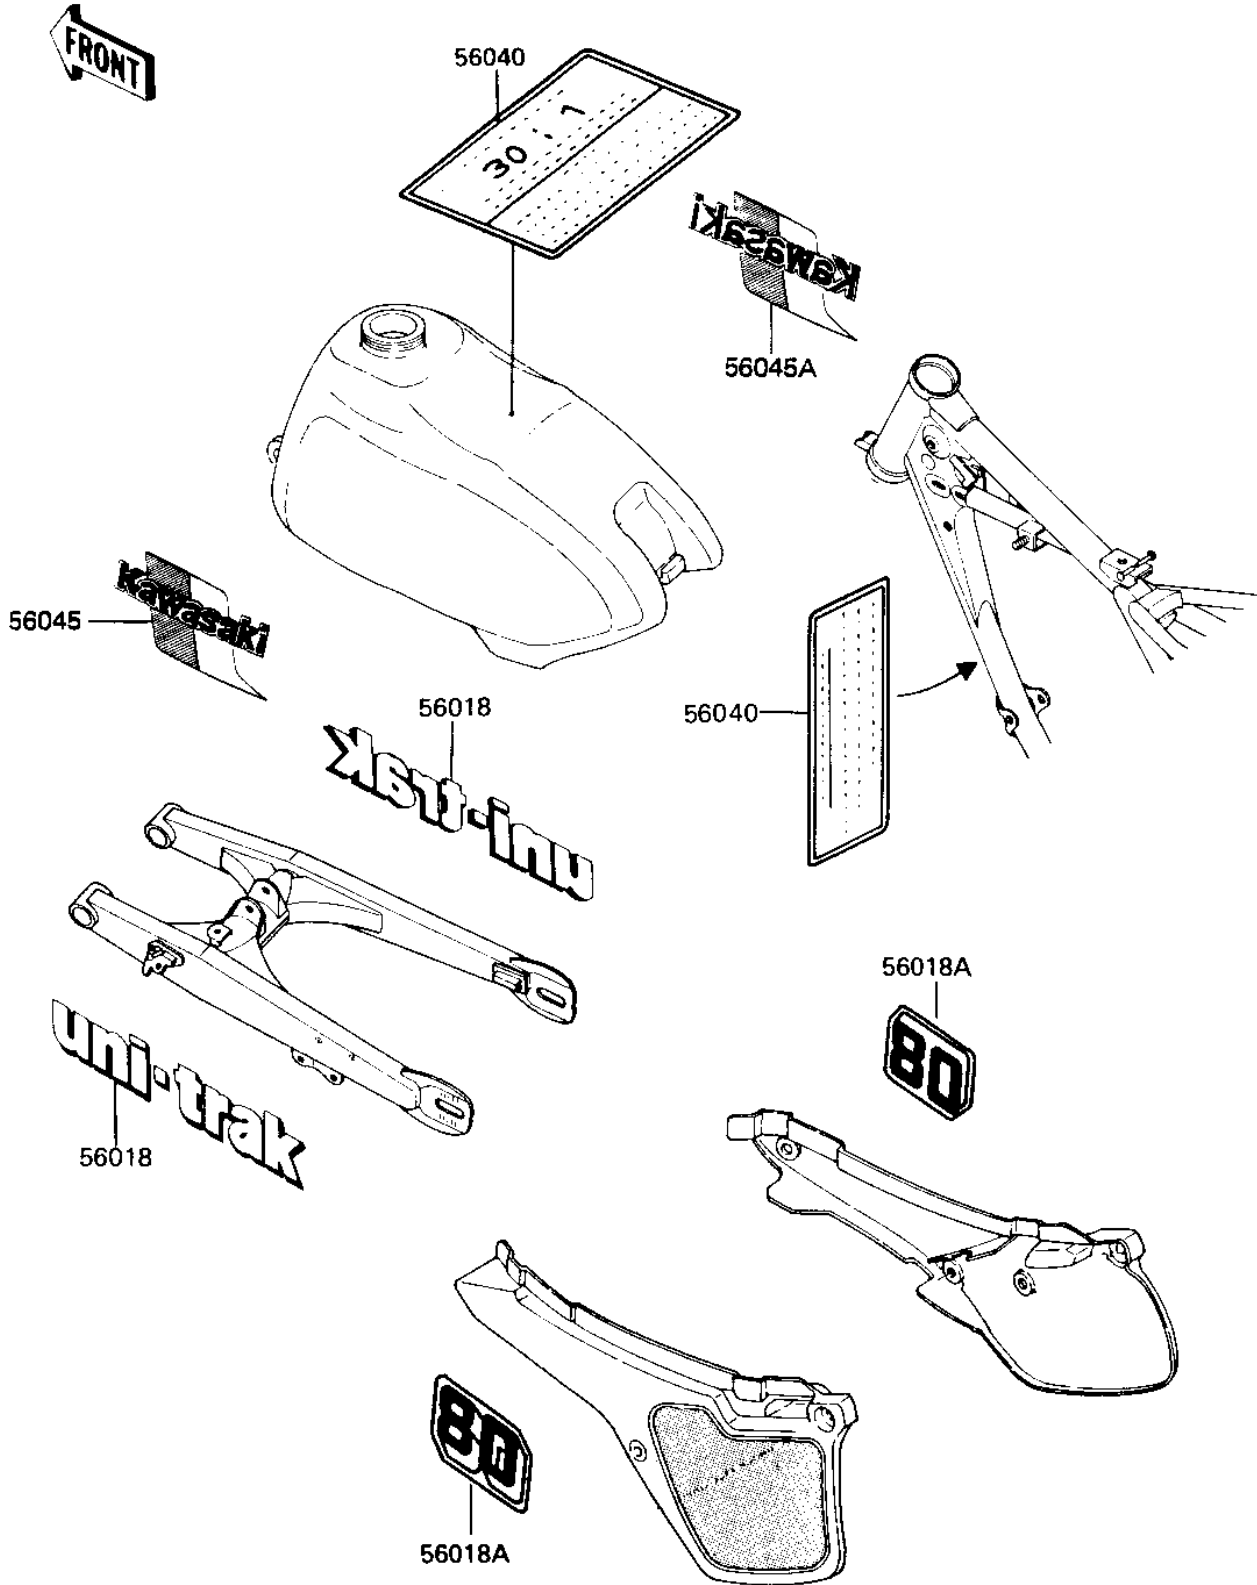

# 1985 KX80 PARTS DIAGRAM

LABELS ('84 KX80-E2)

F2860-0176

# 1985 KX80 PARTS LIST

LABELS ('84 KX80-E2)

ITEM NAME	PART NUMBER	QUANTITY
MARK,SWING ARM,UNI-TR (Ref # 56018)	56018-1362	2
MARK,"80" (Ref # 56018A)	56018-1443	2
LABEL,NOISE (Ref # 56040)	56040-1101	1
LABEL-WARNING,GASOLIN (Ref # 56040A)	56040-1102	1
PATTERN,FUEL TANK,LH (Ref # 56045)	56045-1715	1
PATTERN,FUEL TANK,RH (Ref # 56045A)	56045-1716	1