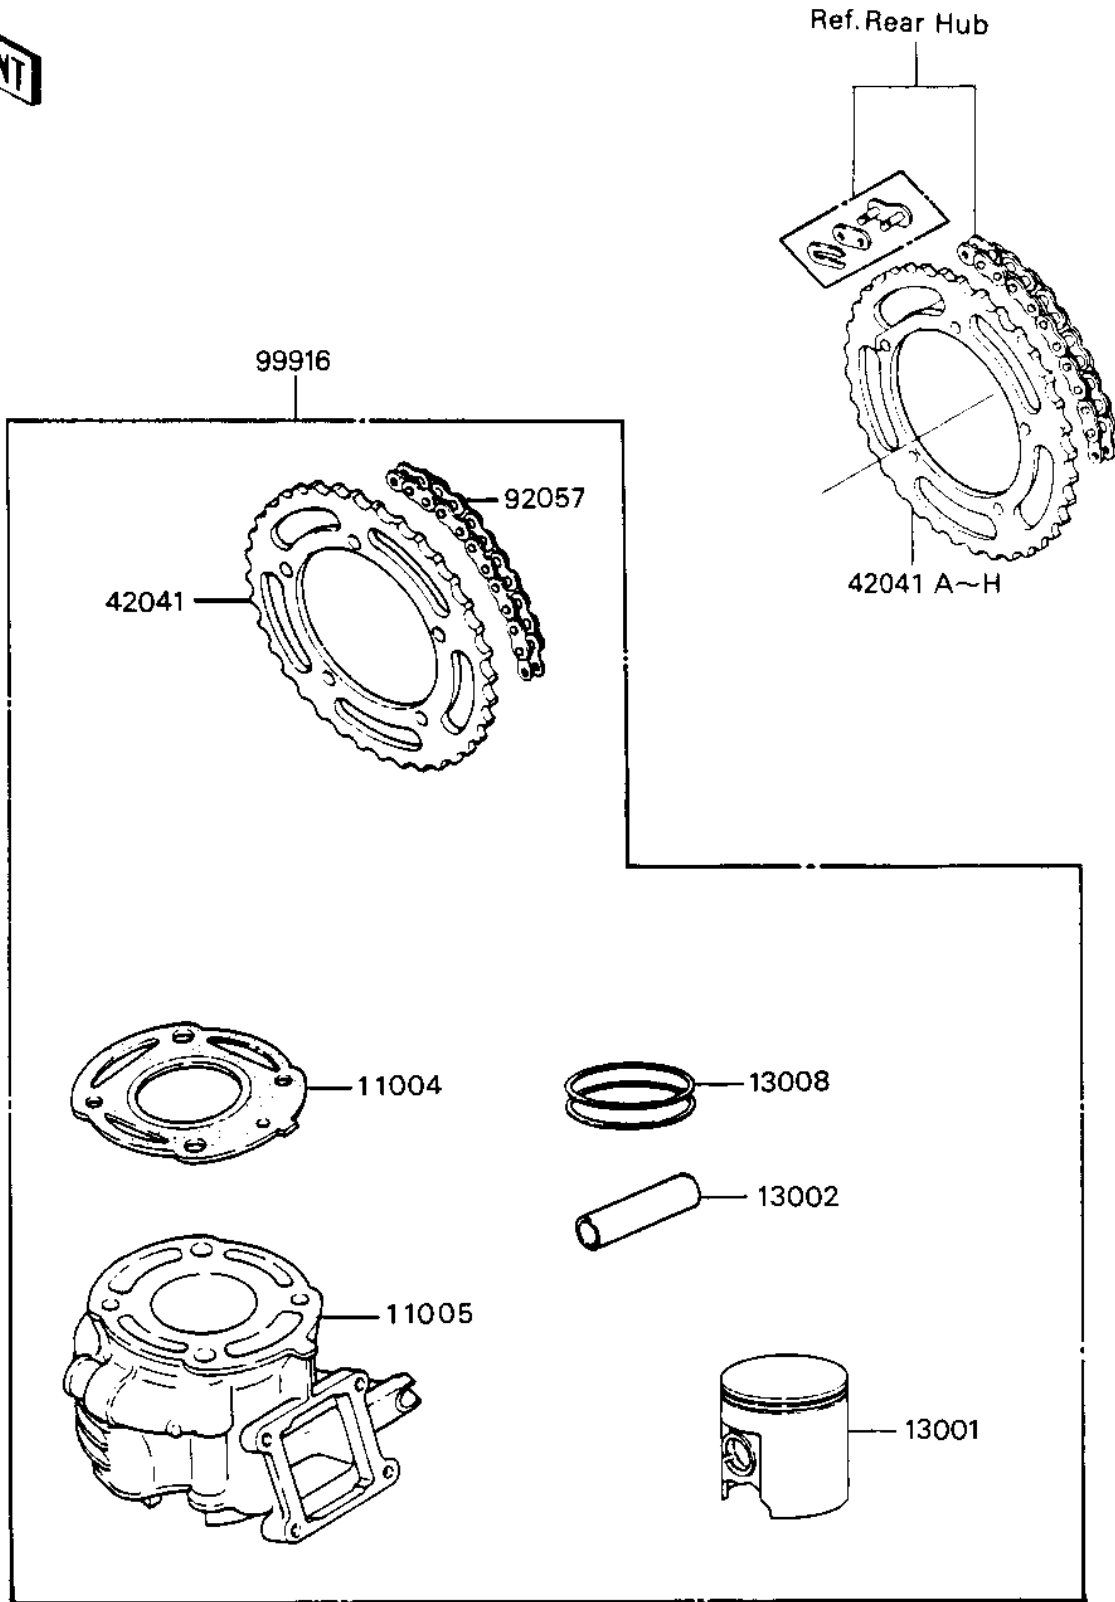

1985 KX80 PARTS DIAGRAM

OPTIONAL PARTS ('84 KX80-E2)

1985 KX80 PARTS LIST

OPTIONAL PARTS ('84 KX80-E2)

ITEM NAME	PART NUMBER	QUANTITY
GASKET-HEAD,CYLINDER (Ref # 11004)	11004-1060	1
CYLINDER-ENGINE,BORE (Ref # 11005)	11005-1449	1
PISTON (Ref # 13001)	13001-1081	1
PIN-PISTON (Ref # 13002)	13002-1018	1
RING-SET-PISTON (Ref # 13008)	13008-5041	1
SPROCKET-HUB,49T (Ref # 42041)	42041-1121	1
SPROCKET-HUB,43T,AL (Ref # 42041A)	42041-1167	(1
SPROCKET-HUB,44T,AL (Ref # 42041B)	42041-1168	(1
SPROCKET-HUB,48T,AL (Ref # 42041C)	42041-1169	(1
SPROCKET-HUB,49T,AL (Ref # 42041D)	42041-1170	(1
SPROCKET-HUB,50T,AL (Ref # 42041E)	42041-1171	(1
SPROCKET-HUB,45T,AL (Ref # 42041F)	42041-1175	(1
SPROCKET-HUB,46T,AL (Ref # 42041G)	42041-1176	(1
SPROCKET-HUB,47T,AL (Ref # 42041H)	42041-1177	(1
SPROCKET-HUB,51T,AL (Ref # 42041I)	42041-1182	(1
CHAIN,EK420SH-G,118L (Ref # 92057)	92057-1105	1
SET-KHI PARTS,BORE UP (Ref # 99916)	99916-1051	1