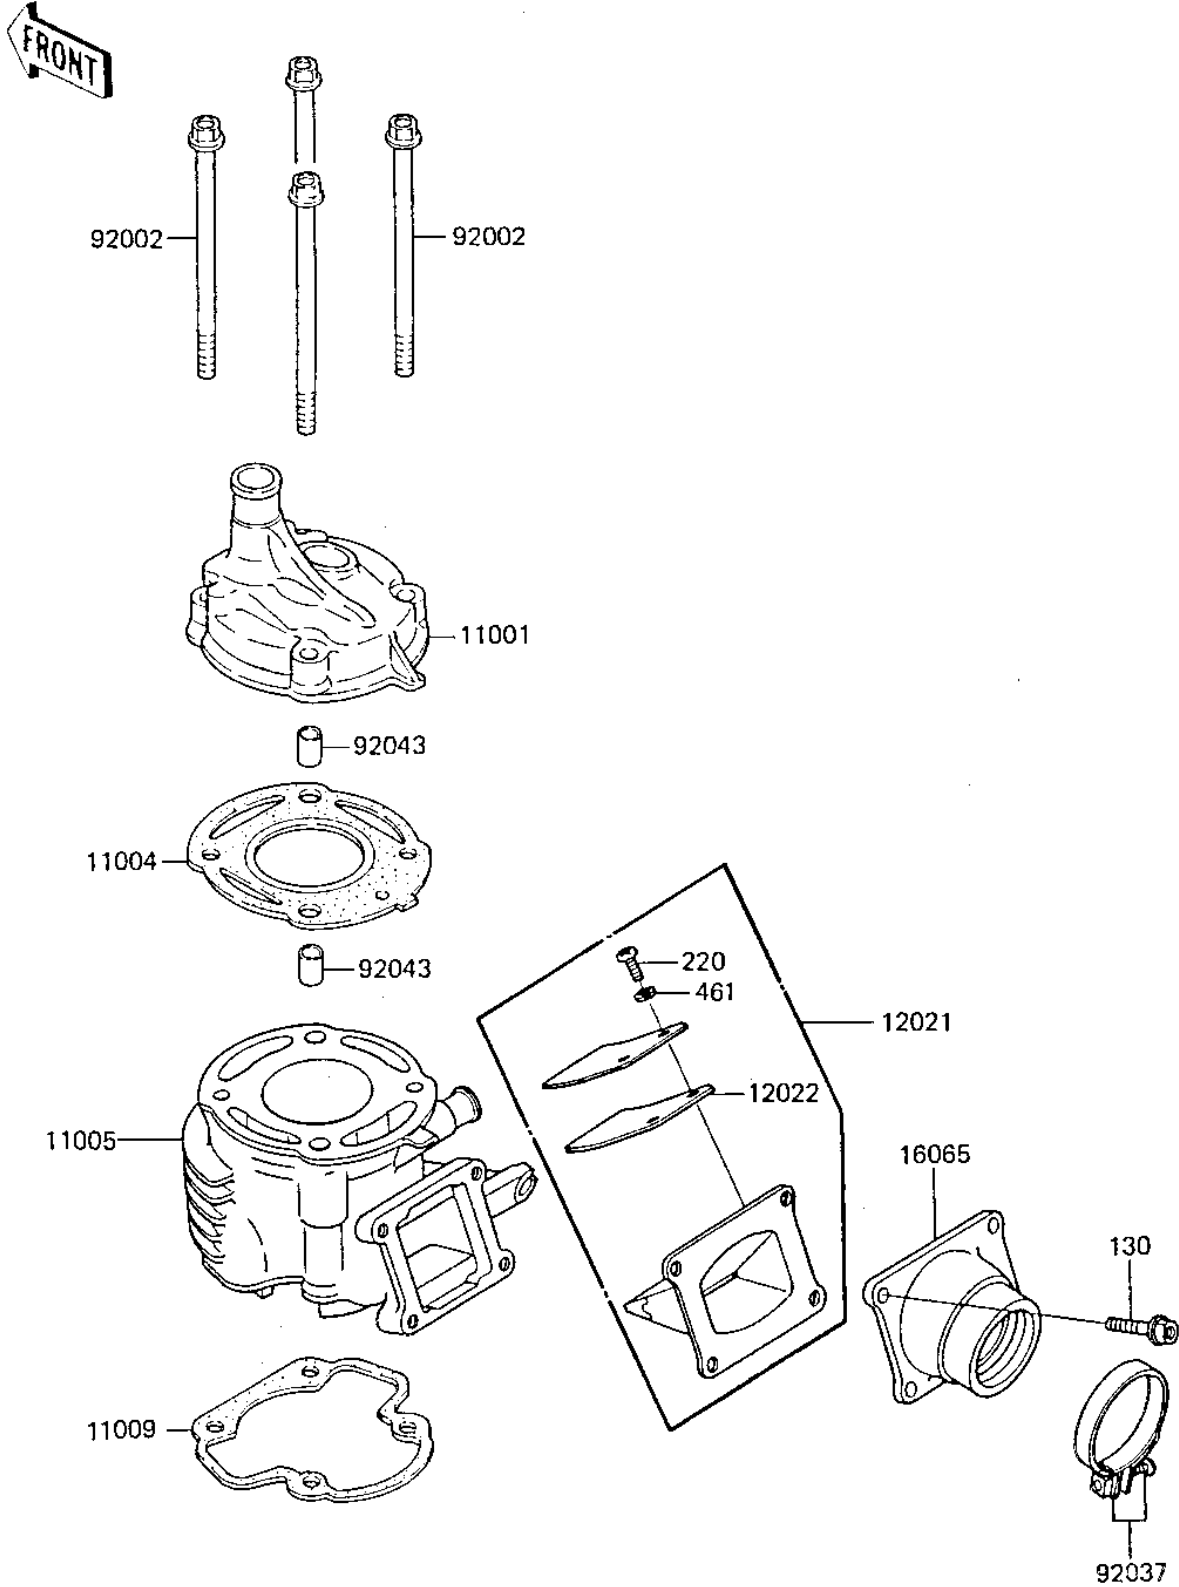

1985 KX80 PARTS DIAGRAM

CYLINDER HEAD/CYLINDER/REED VALVE ('85 K)

E1111-0615

1985 KX80 PARTS LIST

CYLINDER HEAD/CYLINDER/REED VALVE ('85 K

ITEM NAME	PART NUMBER	QUANTITY
HEAD CYLINDER (Ref # 11001)	11001-1144	1
GASKET-HEAD,CYLINDER (Ref # 11004)	11004-1058	1
CYLINDER-ENGINE (Ref # 11005)	11005-1394	1
GASKET,CYLINDER BASE (Ref # 11009)	11009-1482	1
VALVE-ASSY-REED (Ref # 12021)	12021-1055	1
VALVE-REED (Ref # 12022)	12022-1054	2
HOLDER-CARBURETOR (Ref # 16065)	16065-1102	1
BOLT,8X120 (Ref # 92002)	92002-1332	4
CLAMP (Ref # 92037)	92037-1172	1
PIN,DOWEL,10X8.2X14 (Ref # 92043)	92043-1037	2
BOLT,FLANGED,6X20 (Ref # 130)	130G0620	4
SCREW PAN HEAD 3X8 (Ref # 220)	220B0308	4
WASHER SPRING 3MM (Ref # 461)	461F0300	4