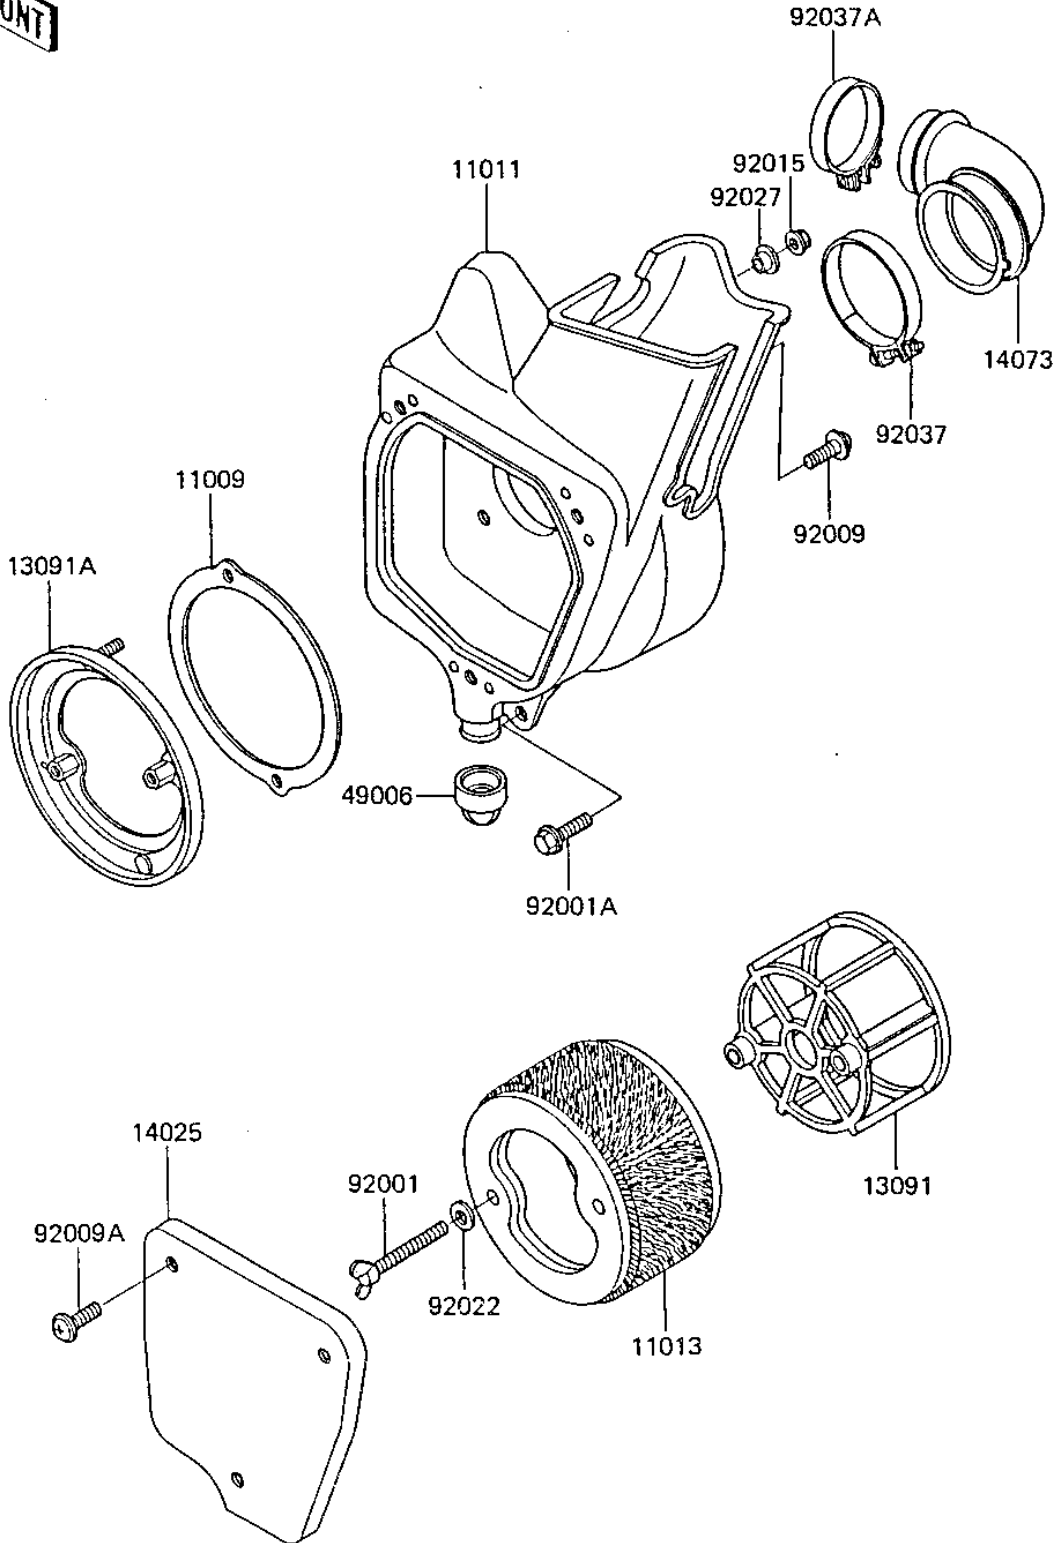

1984 KX80 PARTS DIAGRAM

AIR CLEANER ('85 KX80-E3)

E1130-0173

1984 KX80 PARTS LIST

AIR CLEANER (85 KX80-E3)

ITEM NAME	PART NUMBER	QUANTITY
GASKET,AIR FILTER CAS (Ref # 11009)	11009-1493	1
CASE-AIR FILTER (Ref # 11011)	11011-1177	1
ELEMENT-AIR FILTER (Ref # 11013)	11013-1118	1
HOLDER,ELEMENT (Ref # 13091)	13091-1319	1
HOLDER,AIR FILTER (Ref # 13091A)	13091-1356	1
COVER,AIR FILTER CASE (Ref # 14025)	14025-1935	1
DUCT,AIR FILTER (Ref # 14073)	14073-1186	1
BOOT,AIR FILTER (Ref # 49006)	49006-1156	1
BOLT,KICK LEVER HOLDR (Ref # 92001)	92001-1170	2
BOLT,W/WASHER,6X12 (Ref # 92001A)	92001-1517	1
SCREW,6X10 (Ref # 92009)	92009-1286	2
SCREW,6X14 (Ref # 92009A)	92009-1287	3
NUT,FLANGED,5MM (Ref # 92015)	92015-1259	2
WASHER,6.5X16X1.0 (Ref # 92022)	92022-1093	2
COLLAR (Ref # 92027)	92027-1880	2
CLAMP,AIR CLEANER (Ref # 92037)	92037-115	1
CLAMP,CARBURETOR HOLD (Ref # 92037A)	92037-1484	1