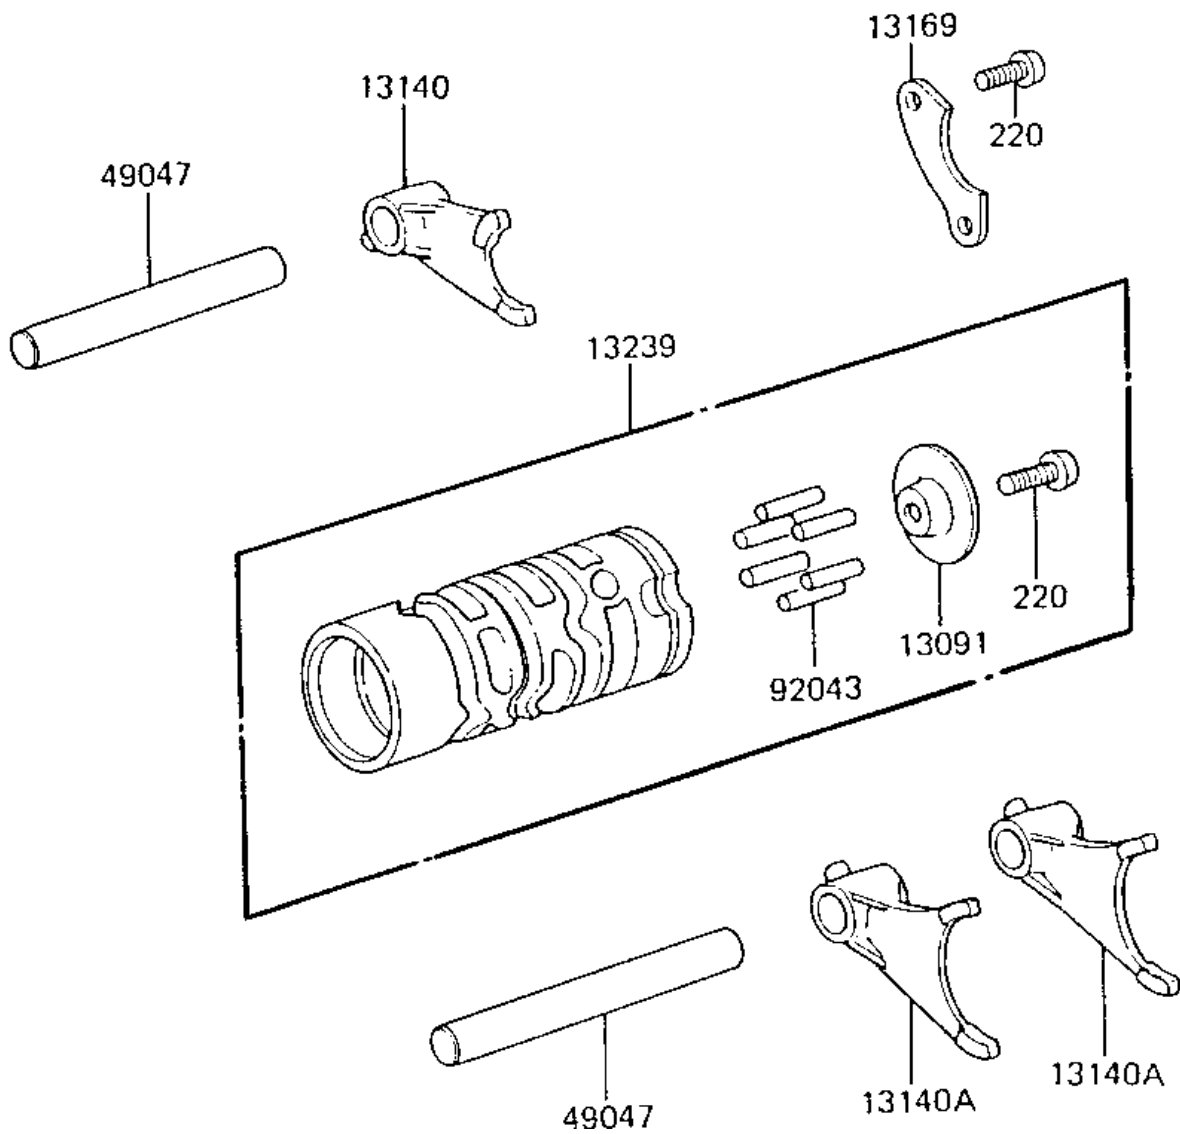

# 1985 KX80 PARTS DIAGRAM

GEAR CHANGE DRUM & FORKS ('85 KX80-E3)

E1362-0056

# 1985 KX80 PARTS LIST

GEAR CHANGE DRUM & FORKS ('85 KX80-E3)

ITEM NAME	PART NUMBER	QUANTITY
HOLDER CHANGE DRUM (Ref # 13091)	13091-1098	1
FORK-SHIFT (Ref # 13140)	13140-1060	1
FORK-SHIFT (Ref # 13140A)	13140-1061	2
PLATE,CHANGE DRUM (Ref # 13169)	13169-1309	1
DRUM-ASSY-CHANGE (Ref # 13239)	13239-1065	1
ROD,SHIFT,10X90 (Ref # 49047)	49047-1009	2
PIN,CHANG DRUM (Ref # 92043)	92042-029	6
SCREW PAN HEAD 6X14 (Ref # 220)	220B0614	2