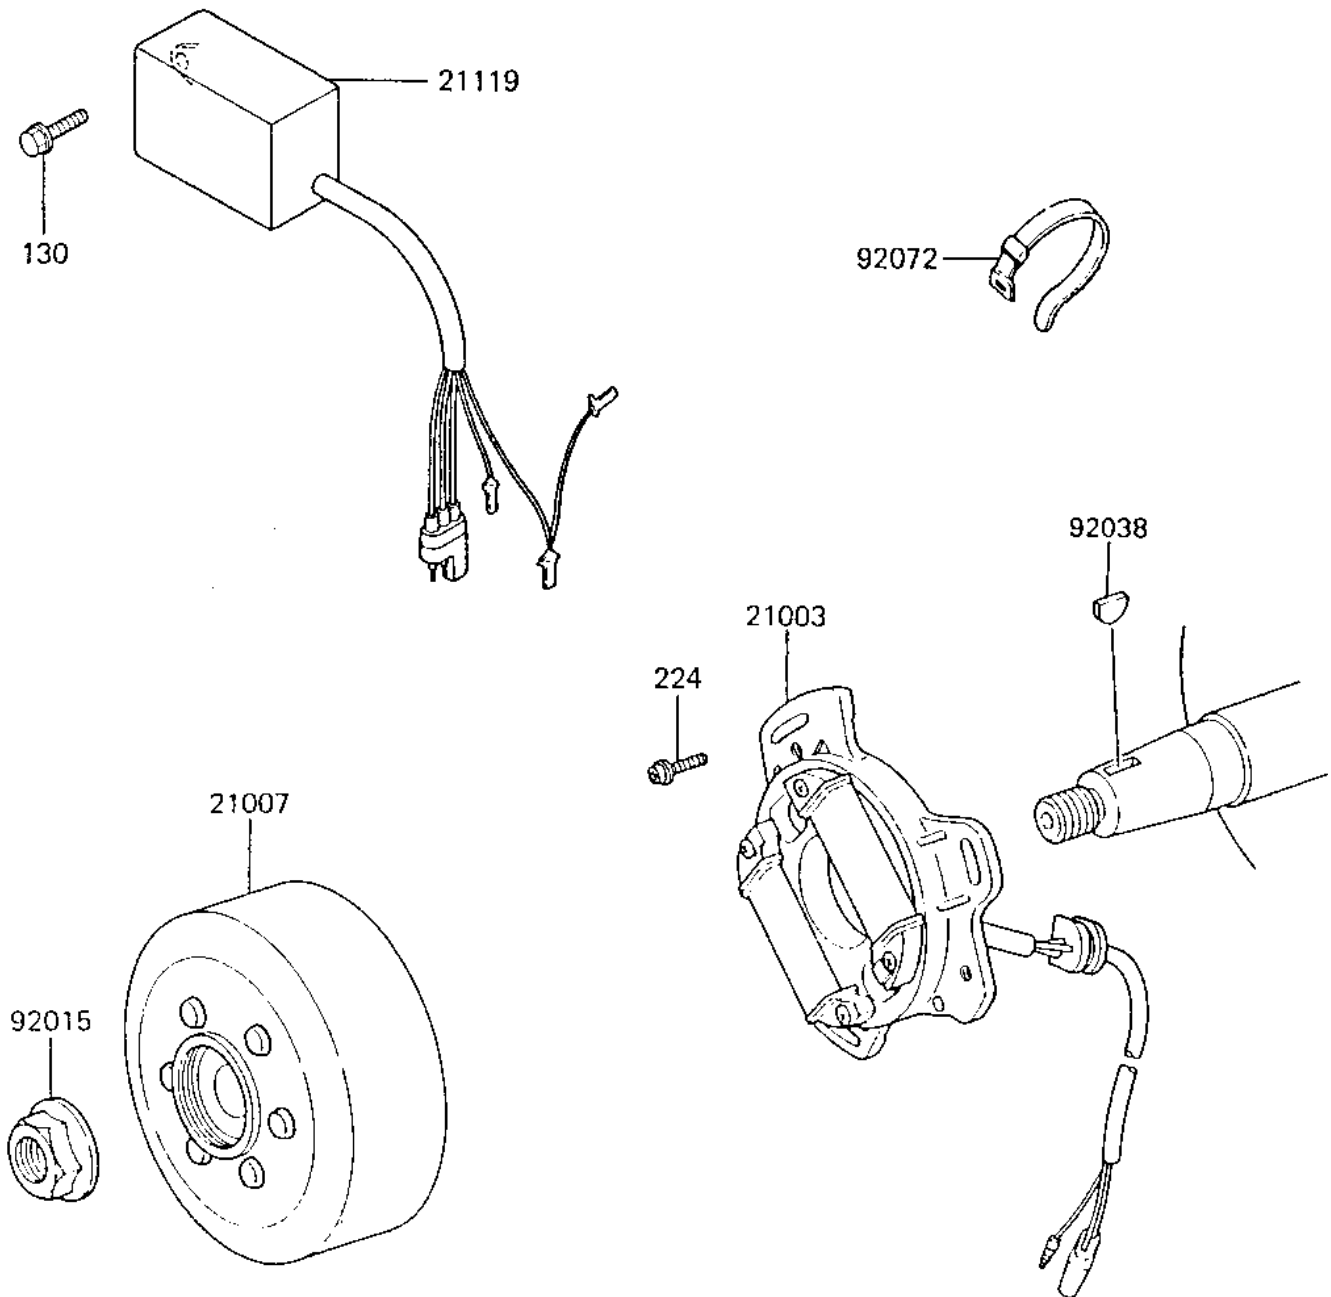

# 1984 KX80 PARTS DIAGRAM

IGNITION/GENERATOR ('85 KX80-E3)

E1810-0124

# 1984 KX80 PARTS LIST

IGNITION/GENERATOR ('85 KX80-E3)

ITEM NAME	PART NUMBER	QUANTITY
STATOR ASSY (Ref # 21003)	21003-1042	1
FLYWHEEL,MAGNETO (Ref # 21007)	21007-1038	1
IGNITER (Ref # 21119)	21119-1155	1
NUT,10MM (Ref # 92015)	92015-1415	1
WOODRUFF KEY (Ref # 92038)	92038-001	1
BAND, LONG (Ref # 92072)	92072-032	1
BOLT-FLANGED,6X16 (Ref # 130)	130G0616	1
SCREW-PAN-WP-CROS (Ref # 224)	224B0514	3