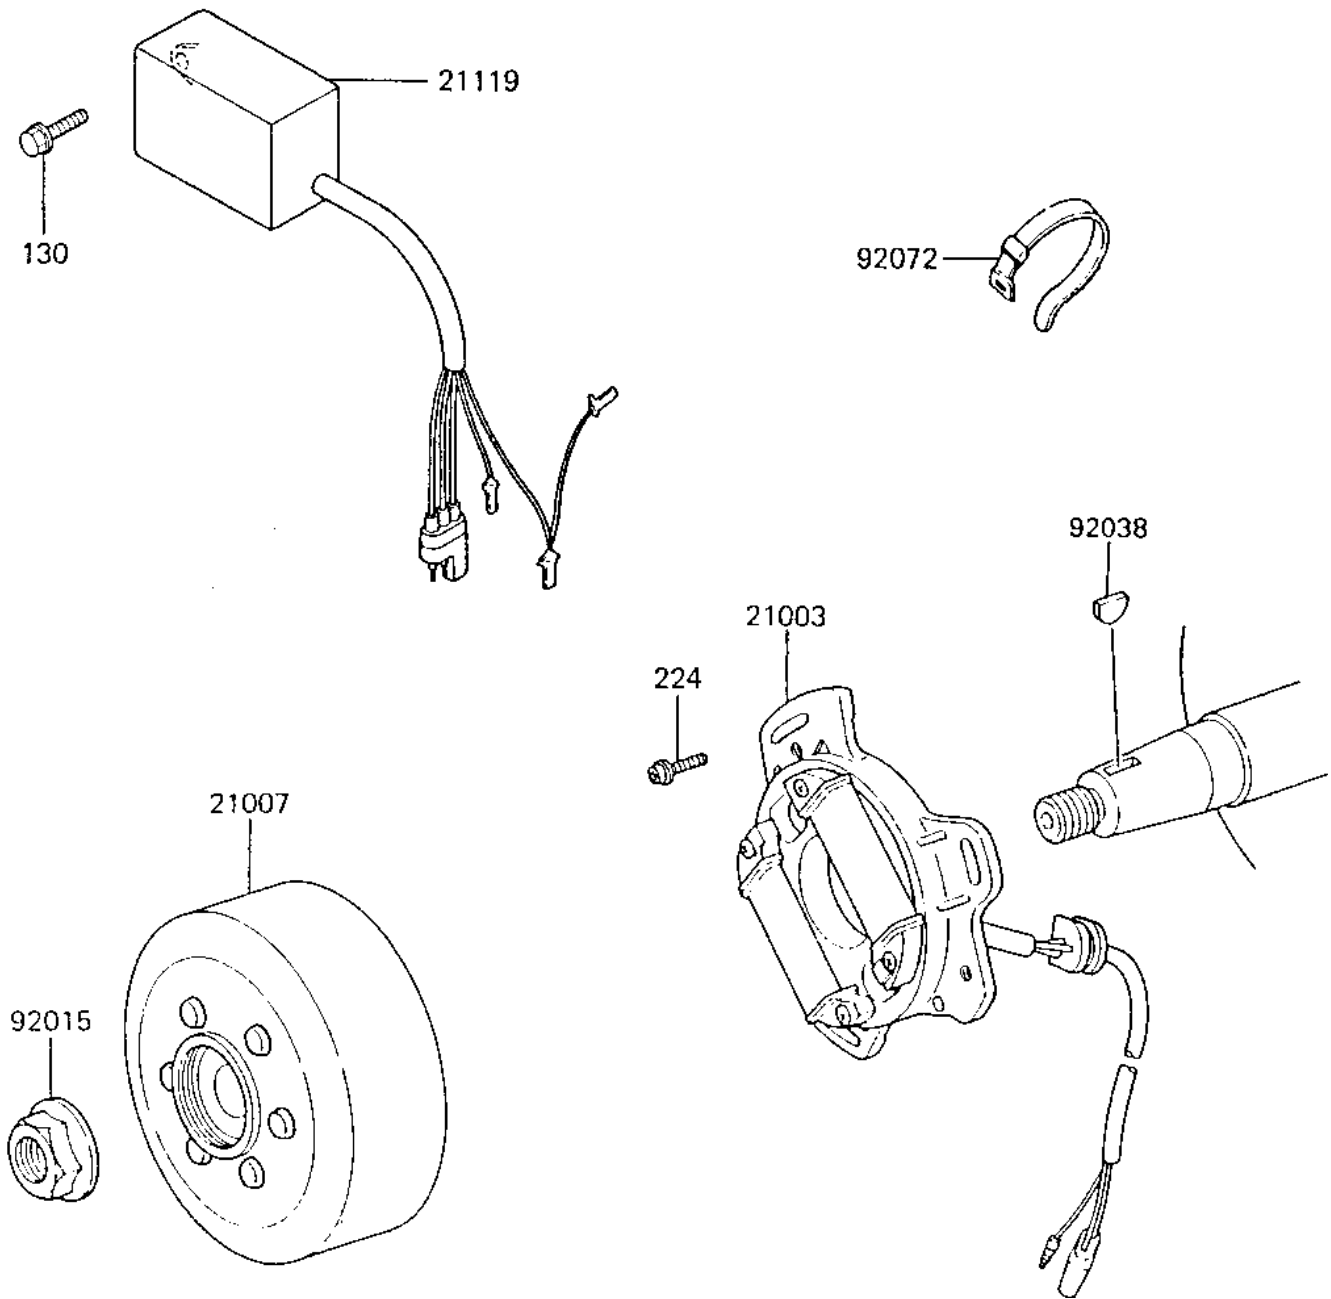

1985 KX80 PARTS DIAGRAM

IGNITION/GENERATOR ('85 KX80-E3)

E1810-0124

1985 KX80 PARTS LIST

IGNITION/GENERATOR ('85 KX80-E3)

| ITEM NAME | PART NUMBER | QUANTITY |
|--------------------------------|-------------|----------|
| STATOR ASSY (Ref # 21003) | 21003-1042 | 1 |
| FLYWHEEL,MAGNETO (Ref # 21007) | 21007-1038 | 1 |
| IGNITER (Ref # 21119) | 21119-1155 | 1 |
| NUT,10MM (Ref # 92015) | 92015-1415 | 1 |
| WOODRUFF KEY (Ref # 92038) | 92038-001 | 1 |
| BAND, LONG (Ref # 92072) | 92072-032 | 1 |
| BOLT-FLANGED,6X16 (Ref # 130) | 130G0616 | 1 |
| SCREW-PAN-WP-CROS (Ref # 224) | 224B0514 | 3 |