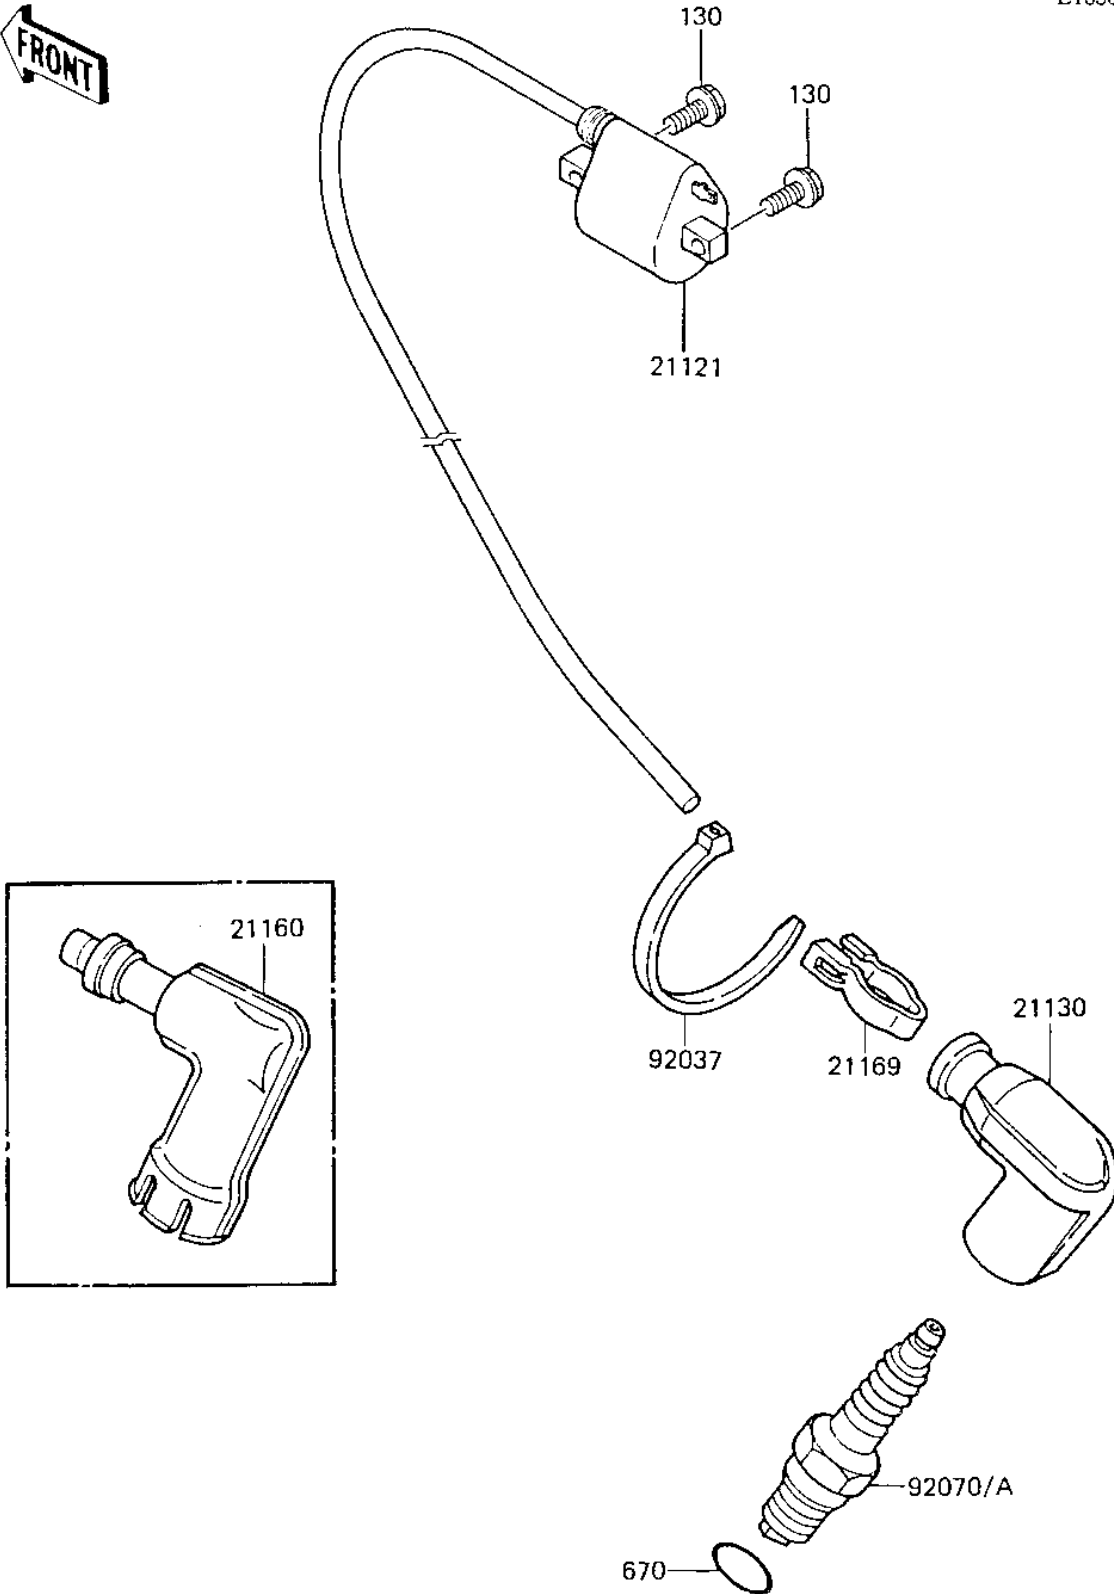

1985 KX80 PARTS DIAGRAM

IGNITION COIL ('85 KX80-E3)

E1830-0183

1985 KX80 PARTS LIST

IGNITION COIL ('85 KX80-E3)

| ITEM NAME | PART NUMBER | QUANTITY |
|---------------------------------------|-------------|----------|
| COIL-IGNITION (Ref # 21121) | 21121-1057 | 1 |
| CAP,SPARK PLUG (Ref # 21130) | 21130-1006 | 1 |
| CAP,SPARK PLUG (Ref # 21160) | 21160-005 | 1 |
| TERMINAL,PLUG CAP (Ref # 21169) | 21169-001 | 1 |
| CLAMP,SPARK PLUG CAP (Ref # 92037) | 92037-1173 | 1 |
| SPARK PLUG B9EG (Ref # 92070) | B9EG | 1 |
| *** N.L.A.*** (Canada) (Ref # 92070A) | 92070-1061 | 1 |
| BOLT-FLANGED,6X16 (Ref # 130) | 130G0616 | 2 |
| "O" RING,16MM (Ref # 670) | 670B2016 | 1 |