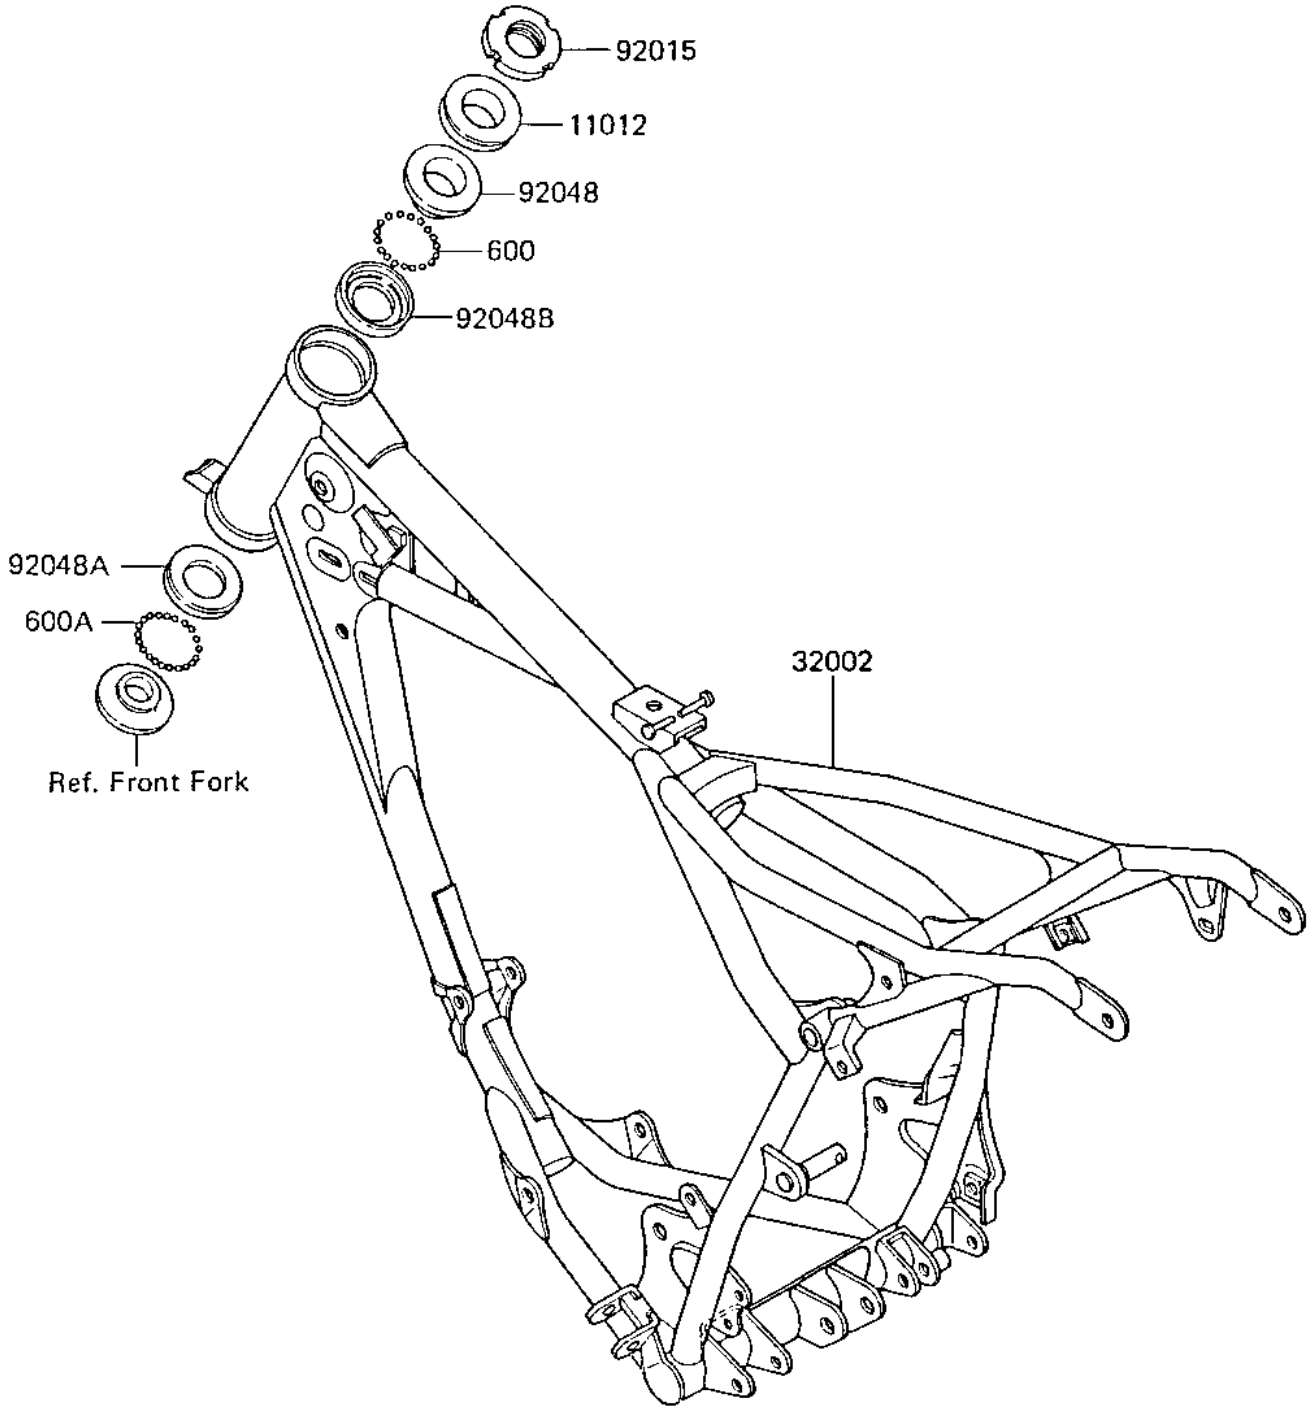

1985 KX80 PARTS DIAGRAM

FRAME

F2120-0260

1985 KX80 PARTS LIST

FRAME

ITEM NAME	PART NUMBER	QUANTITY
CAP,STEERING STEM (Ref # 11012)	46098-018	1
FRAME-COMP (Ref # 32002)	32002-1769	1
NUT,STEERING LOCK,25M (Ref # 92015)	92015-1222	1
CONE,STRG STM BRG,UP (Ref # 92048)	92047-014	1
RACE STEERING BEARING (Ref # 92048A)	92048-005	1
RACE,STRG STM BEARING (Ref # 92048B)	92048-009	1
BALL STEEL 3/16' (Ref # 600)	600A0600	23
BALL STEEL 1/4' (Ref # 600A)	600A0800	19