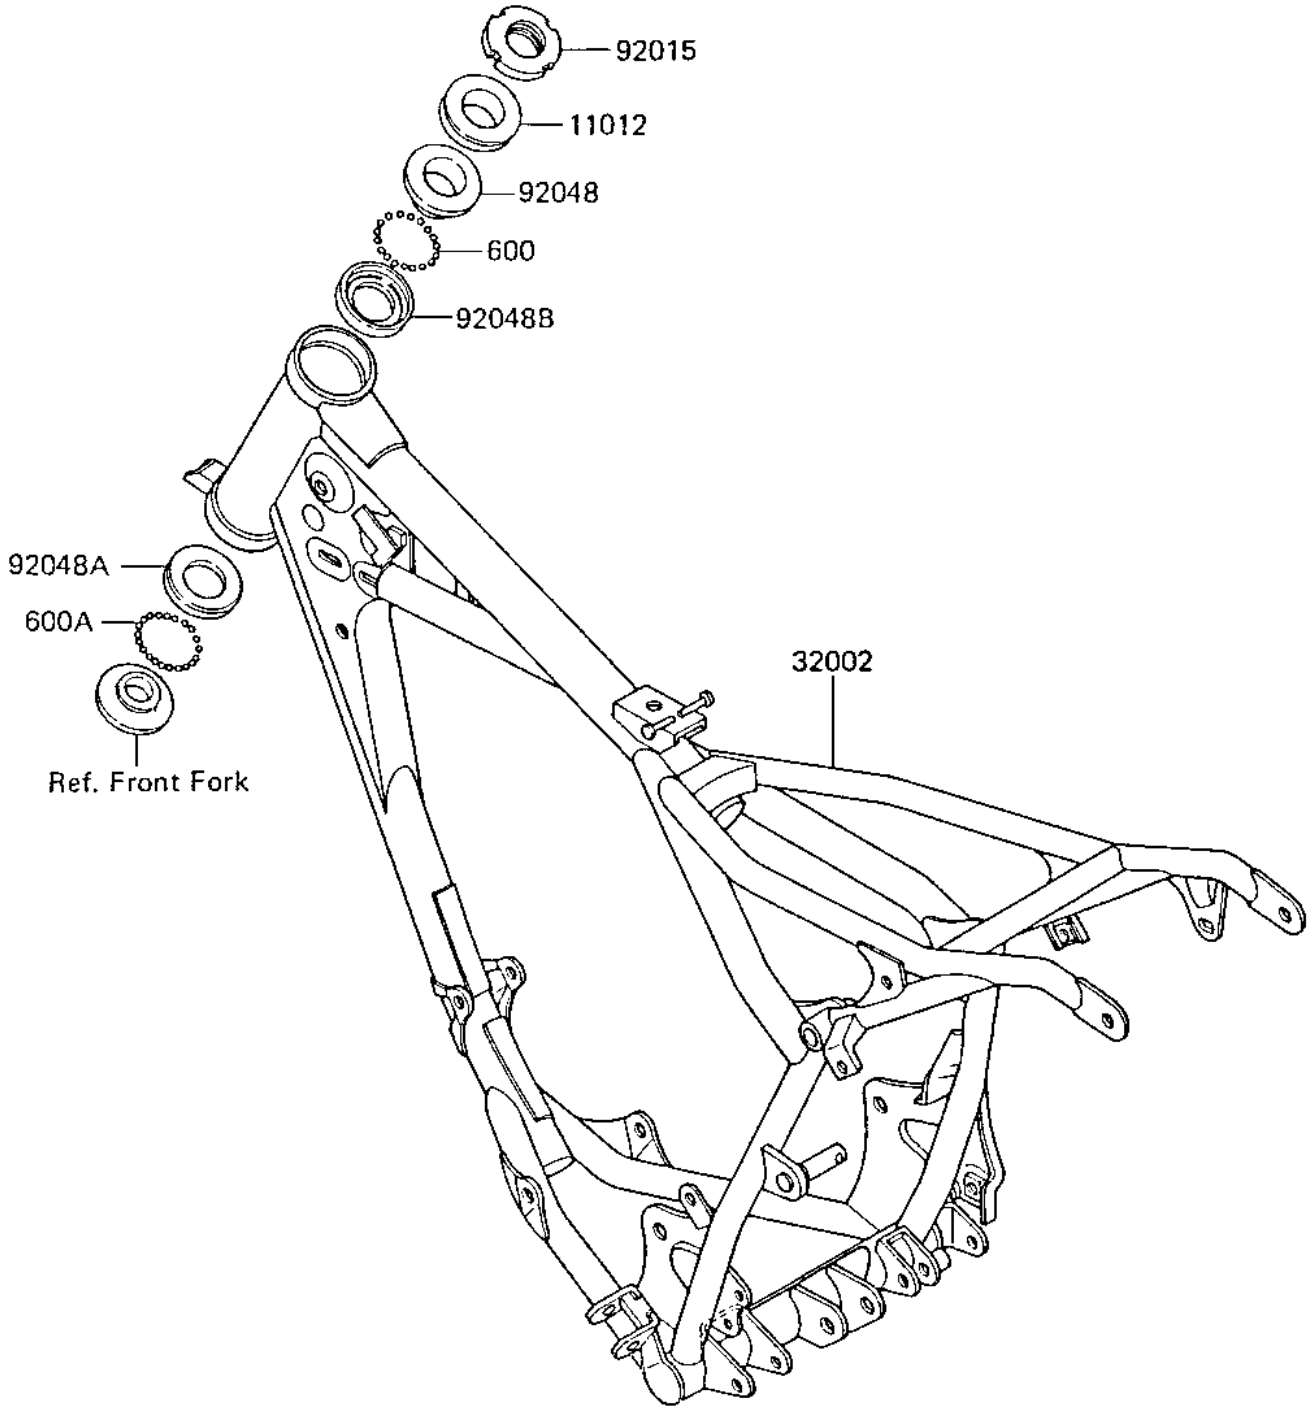

# 1985 KX80 PARTS DIAGRAM

FRAME

F2120-0260

# 1985 KX80 PARTS LIST

## FRAME

ITEM NAME	PART NUMBER	QUANTITY
CAP,STEERING STEM (Ref # 11012)	46098-018	1
FRAME-COMP (Ref # 32002)	32002-1769	1
NUT,STEERING LOCK,25M (Ref # 92015)	92015-1222	1
CONE,STRG STM BRG,UP (Ref # 92048)	92047-014	1
RACE STEERING BEARING (Ref # 92048A)	92048-005	1
RACE,STRG STM BEARING (Ref # 92048B)	92048-009	1
BALL STEEL 3/16' (Ref # 600)	600A0600	23
BALL STEEL 1/4' (Ref # 600A)	600A0800	19