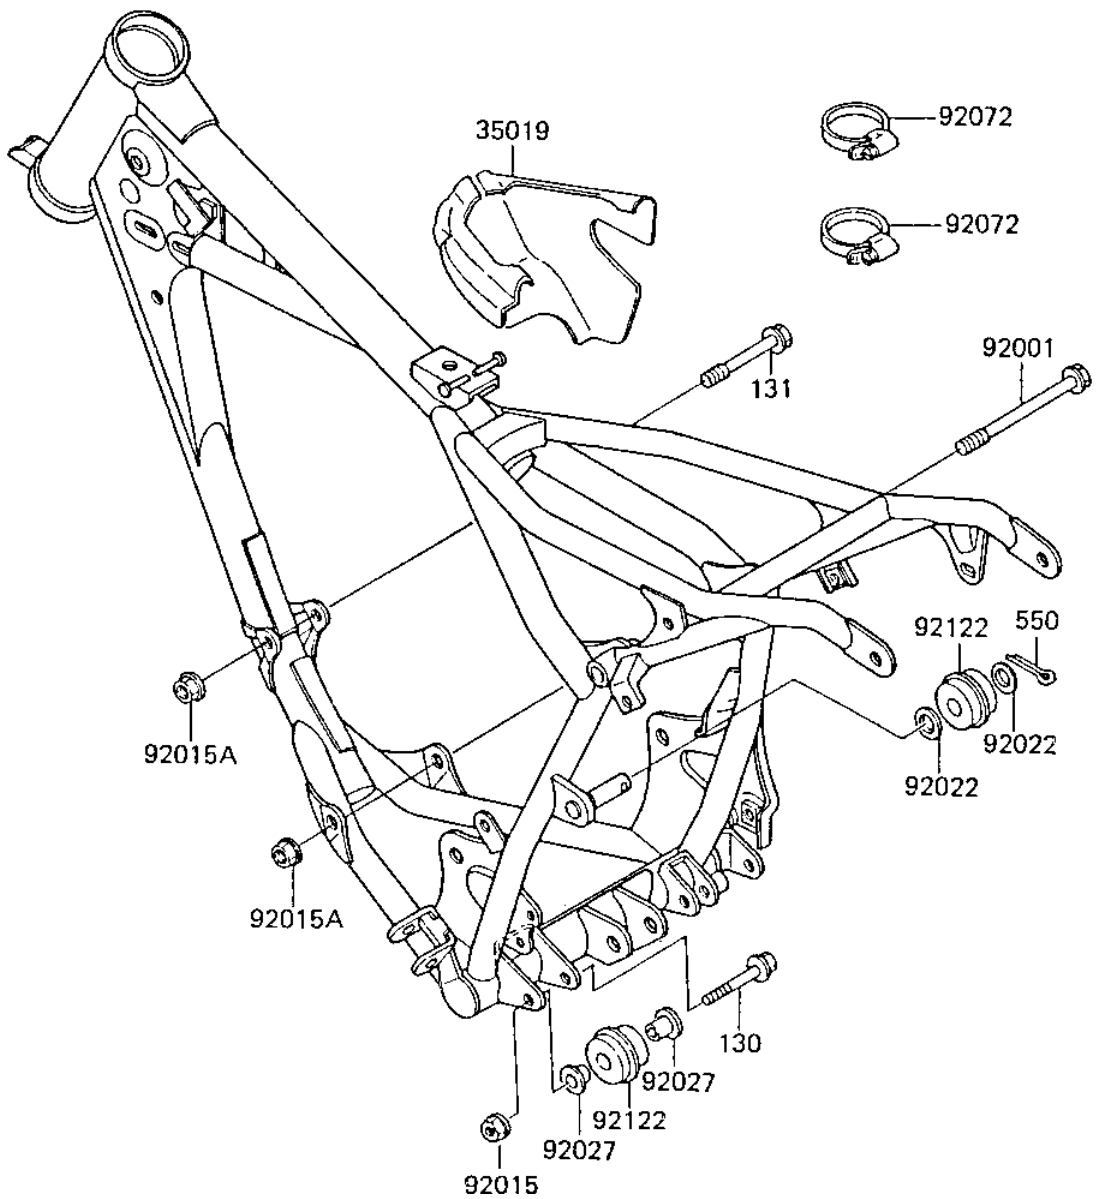

1984 KX80 PARTS DIAGRAM

FRAME FITTINGS

F2131-0195

1984 KX80 PARTS LIST

FRAME FITTINGS

ITEM NAME	PART NUMBER	QUANTITY
FLAP,AIR FILTER CASE (Ref # 35019)	35019-1104	1
BOLT,ENGINE MOUNT (Ref # 92001)	92001-1367	1
NUT-6MM (Ref # 92015)	92015-1078	1
NUT-8MM (Ref # 92015A)	92015-1143	2
WASHER,PLAIN (Ref # 92022)	92022-239	2
COLLAR,RADIATOR GUARD (Ref # 92027)	92027-1183	2
BANK,RESERVOIR TANK (Ref # 92072)	92072-1091	2
ROLLER,CHAIN GUIDE (Ref # 92122)	92122-1030	2
BOLT,FLANGED,6X40 (Ref # 130)	130G0640	1
BOLT 8X60 (Ref # 131)	131G0860	1
PIN,COTTER,2.5X15 (Ref # 550)	550D2515	1