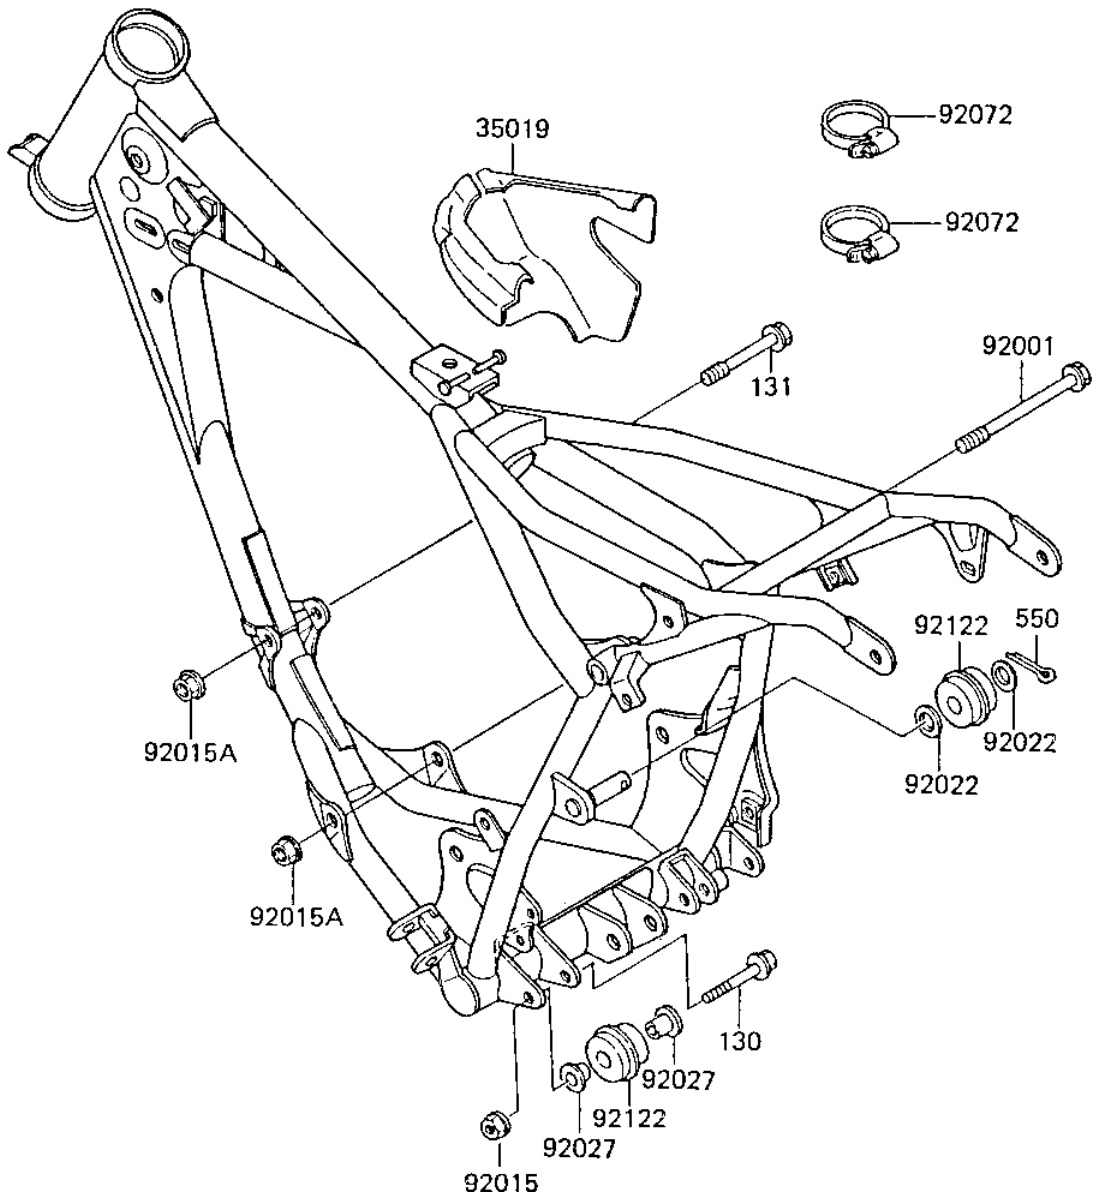

1984 KX80 PARTS DIAGRAM

FRAME FITTINGS

F2131-0195

1984 KX80 PARTS LIST

FRAME FITTINGS

ITEM NAME	PART NUMBER	QUANTITY
FLAP,AIR FILTER CASE (Ref # 35019)	35019-1104	1
BOLT,ENGINE MOUNT (Ref # 92001)	92001-1367	1
NUT-6MM (Ref # 92015)	92015-1078	1
NUT-8MM (Ref # 92015A)	92015-1143	2
WASHER,PLAIN (Ref # 92022)	92022-239	2
COLLAR,RADIATOR GUARD (Ref # 92027)	92027-1183	2
BANK,RESERVOIR TANK (Ref # 92072)	92072-1091	2
ROLLER,CHAIN GUIDE (Ref # 92122)	92122-1030	2
BOLT,FLANGED,6X40 (Ref # 130)	130G0640	1
BOLT 8X60 (Ref # 131)	131G0860	1
PIN,COTTER,2.5X15 (Ref # 550)	550D2515	1