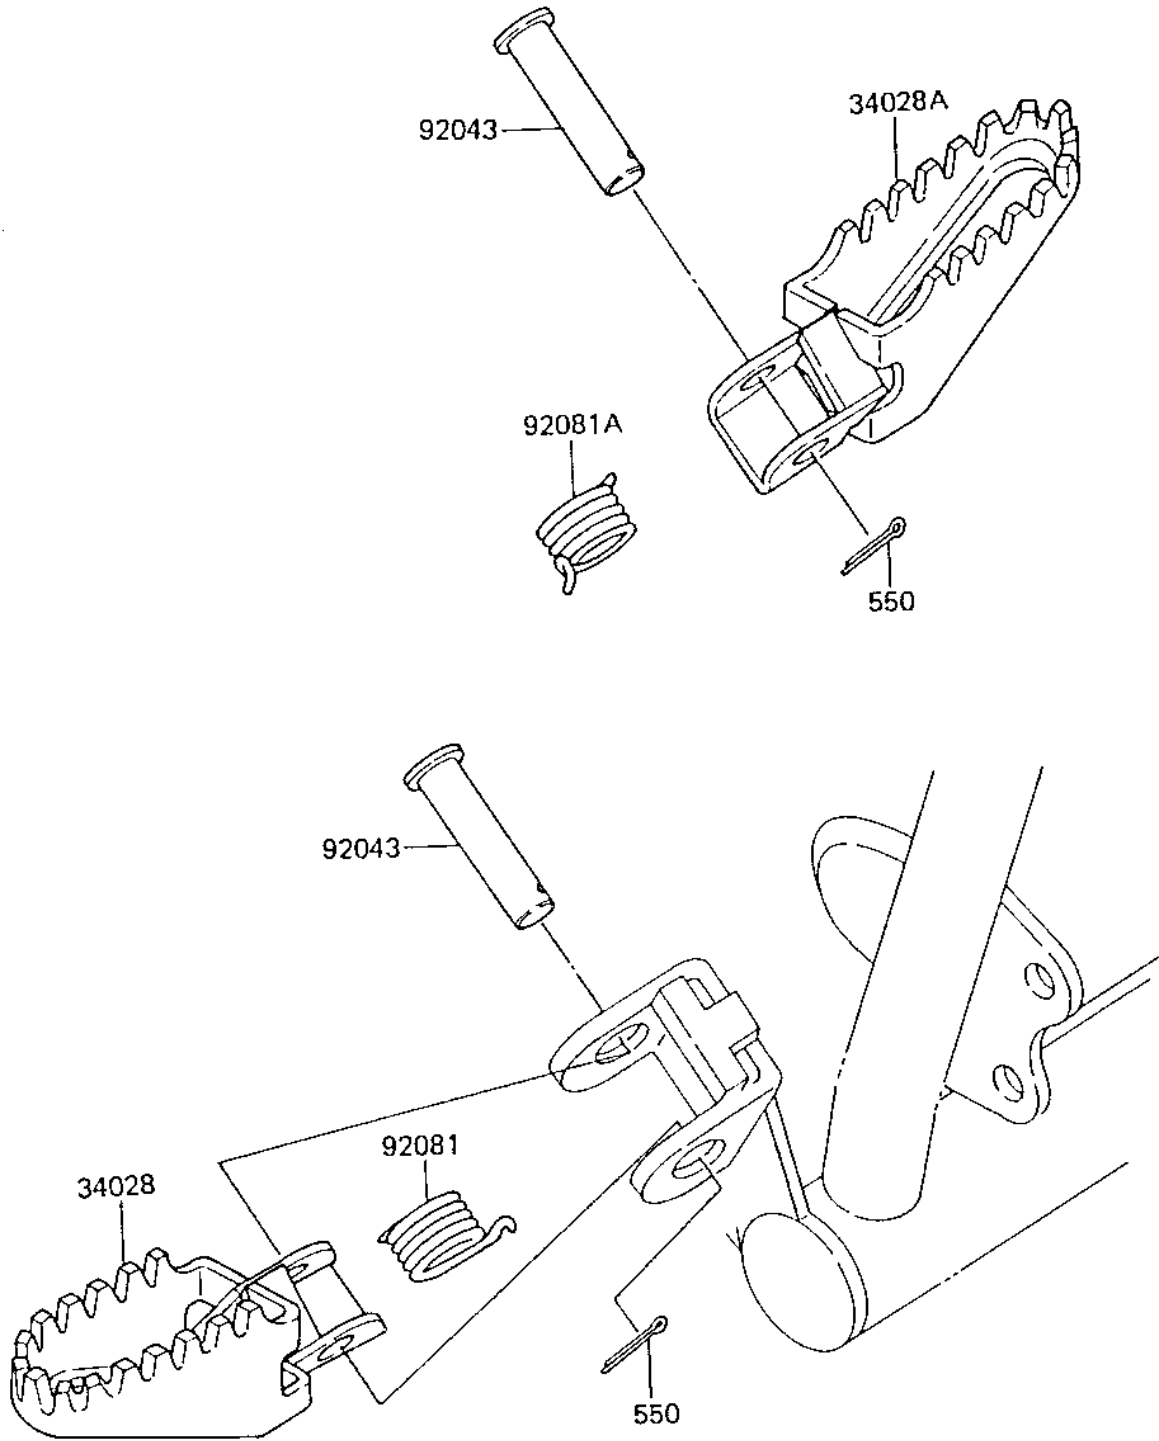

1985 KX80 PARTS DIAGRAM

FOOTRESTS ('85 KX80-E3)

F2160-0072

1985 KX80 PARTS LIST

FOOTRESTS ('85 KX80-E3)

| ITEM NAME | PART NUMBER | QUANTITY |
|-----------------------------------|-------------|----------|
| STEP,LH (Ref # 34028) | 34028-1152 | 1 |
| STEP,RH (Ref # 34028A) | 34028-1153 | 1 |
| PIN,8X32 (Ref # 92043) | 92043-1143 | 2 |
| SPRING,FOOTREST (Ref # 92081) | 92081-1491 | 1 |
| SPRING,FOOTREST,RH (Ref # 92081A) | 92081-1543 | 1 |
| PIN,COTTER,2.5X15 (Ref # 550) | 550D2515 | 2 |