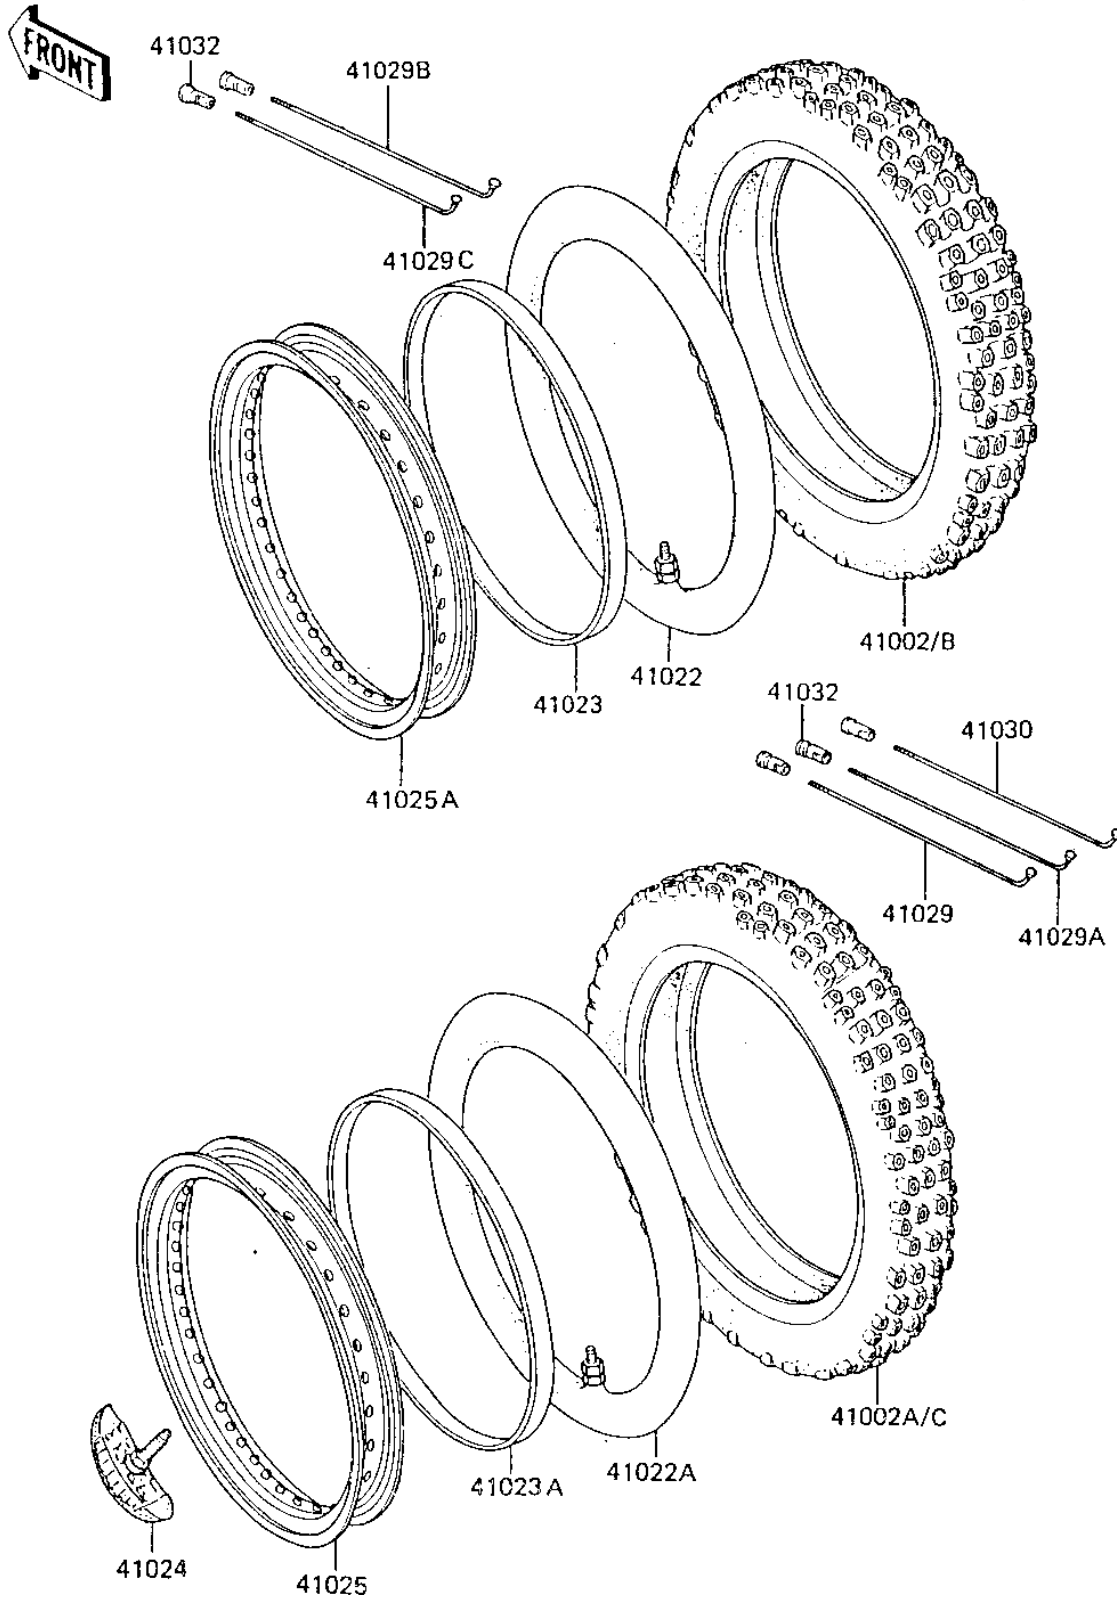

1984 KX80 PARTS DIAGRAM

WHEELS/TIRES ('85 KX80-E3)

F2210-0093

1984 KX80 PARTS LIST

WHEELS/TIRES ('85 KX80-E3)

ITEM NAME	PART NUMBER	QUANTITY
TIRE,FR,80/90-17 44M, (Ref # 41002)	41002-1494	1
TIRE,RR (Ref # 41002A)	41002-1677	1
TIRE,FR,80/90-17 44M, (Ref # 41002B)	41002-1498	1
TIRE,RR,110/90-14 56M (Ref # 41002C)	41002-1499	1
TUBE-TIRE (Ref # 41022)	41022-1101	1
TUBE-TIRE (Ref # 41022A)	41022-1102	1
BAND-RIM,FR (Ref # 41023)	41023-1067	1
BAND-RIM,RR (Ref # 41023A)	41023-1068	1
PROTECTOR,BEAD 1.60A (Ref # 41024)	41024-010	1
RIM,RR,1.60X14 (Ref # 41025)	41025-1102	1
RIM,FR,1.40X17 (Ref # 41025A)	41025-1170	1
SPOKE-INNER (Ref # 41029)	41029-1078	8
SPOKE-INNER (Ref # 41029A)	41029-1079	16
SPOKE-INNER,FR,189MMX (Ref # 41029B)	41029-1113	14
SPOKE-INNER,FR,185MMX (Ref # 41029C)	41029-1114	14
SPOKE-OUTER (Ref # 41030)	41030-1059	8
NIPPLE-SPOKE (Ref # 41032)	41032-1052	60