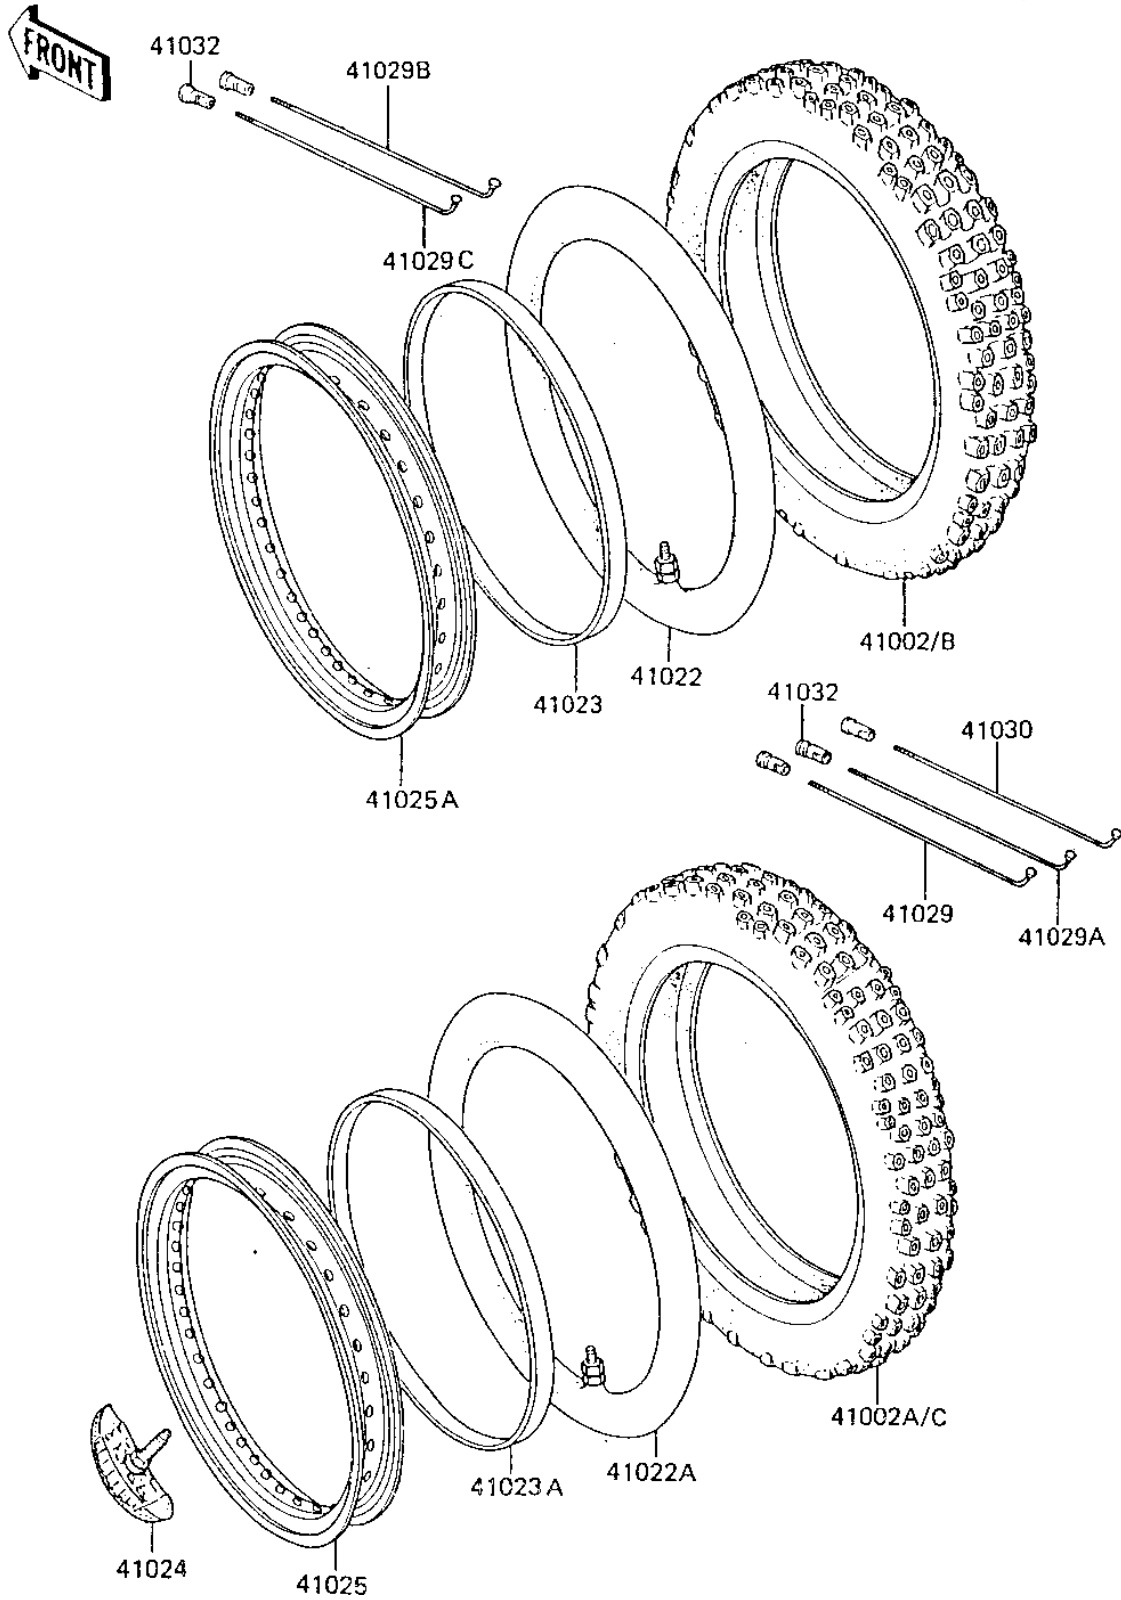

1985 KX80 PARTS DIAGRAM

WHEELS/TIRES ('85 KX80-E3)

F2210-0093

1985 KX80 PARTS LIST

WHEELS/TIRES ('85 KX80-E3)

ITEM NAME	PART NUMBER	QUANTITY
TIRE,FR,80/90-17 44M, (Ref # 41002)	41002-1494	1
TIRE,RR (Ref # 41002A)	41002-1677	1
TIRE,FR,80/90-17 44M, (Ref # 41002B)	41002-1498	1
TIRE,RR,110/90-14 56M (Ref # 41002C)	41002-1499	1
TUBE-TIRE (Ref # 41022)	41022-1101	1
TUBE-TIRE (Ref # 41022A)	41022-1102	1
BAND-RIM,FR (Ref # 41023)	41023-1067	1
BAND-RIM,RR (Ref # 41023A)	41023-1068	1
PROTECTOR,BEAD 1.60A (Ref # 41024)	41024-010	1
RIM,RR,1.60X14 (Ref # 41025)	41025-1102	1
RIM,FR,1.40X17 (Ref # 41025A)	41025-1170	1
SPOKE-INNER (Ref # 41029)	41029-1078	8
SPOKE-INNER (Ref # 41029A)	41029-1079	16
SPOKE-INNER,FR,189MMX (Ref # 41029B)	41029-1113	14
SPOKE-INNER,FR,185MMX (Ref # 41029C)	41029-1114	14
SPOKE-OUTER (Ref # 41030)	41030-1059	8
NIPPLE-SPOKE (Ref # 41032)	41032-1052	60