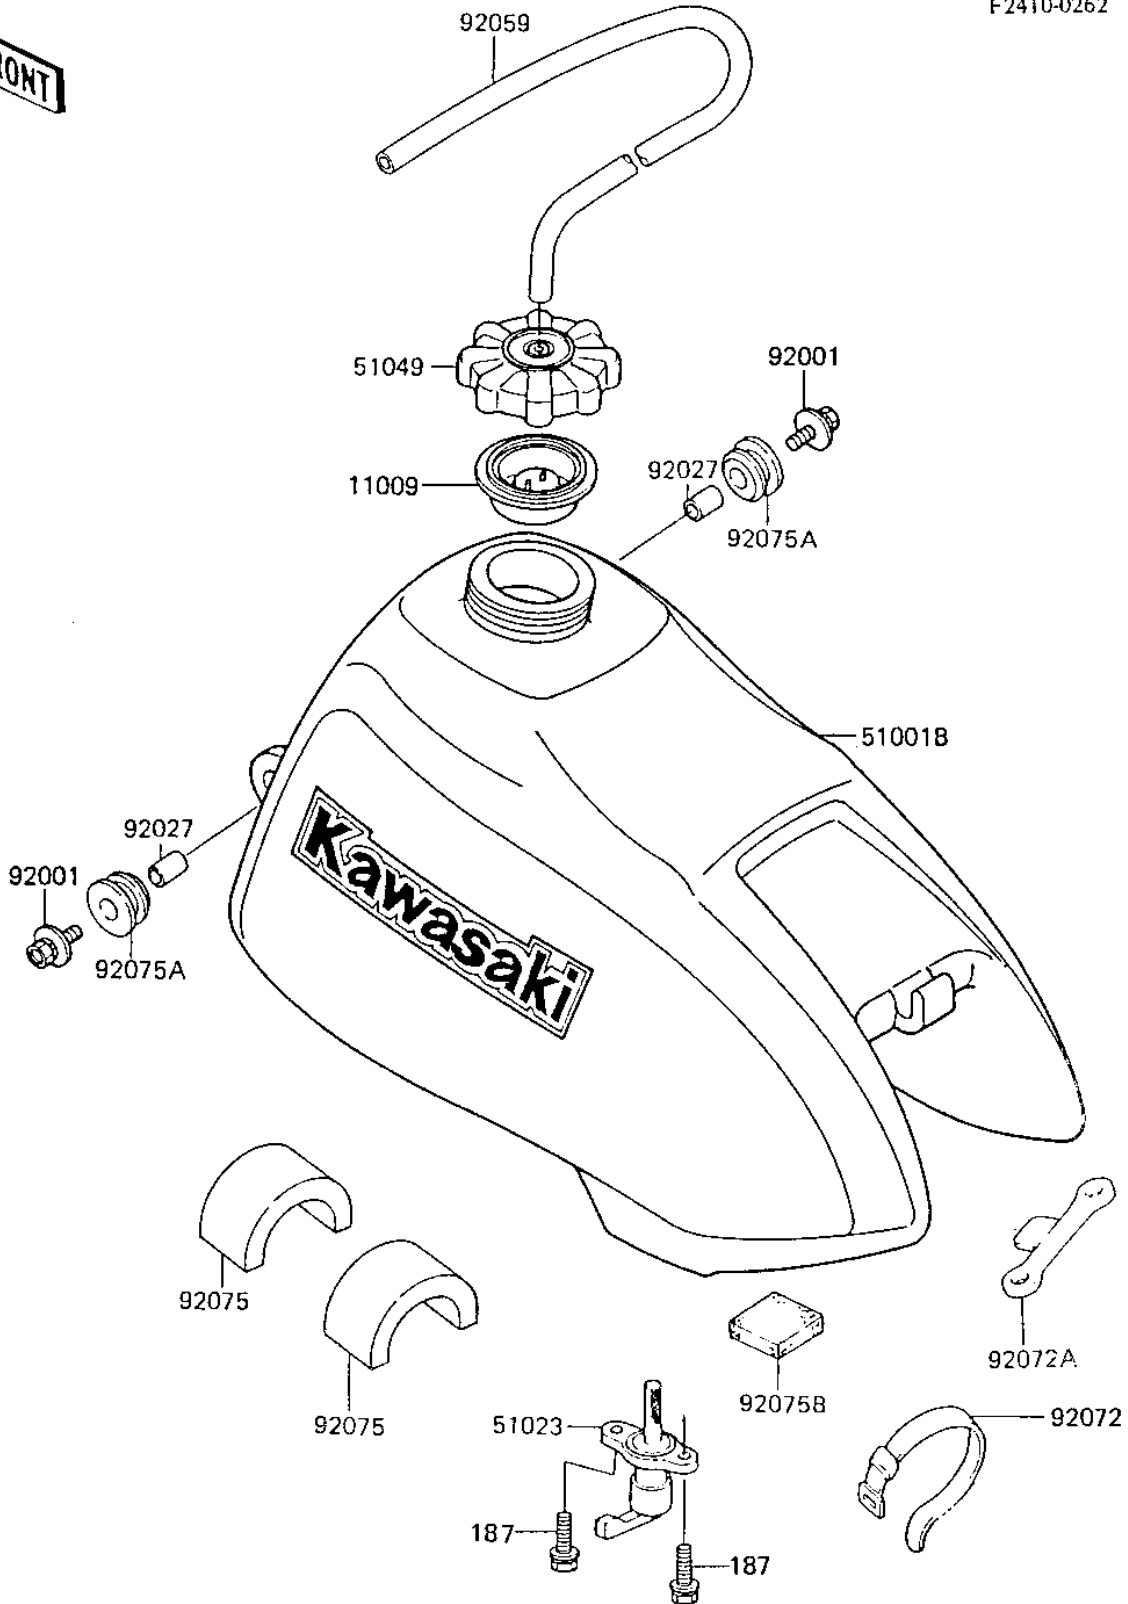

# 1984 KX80 PARTS DIAGRAM

FUEL TANK ('85 KX80-E3)

F2410-0262

# 1984 KX80 PARTS LIST

## FUEL TANK ('85 KX80-E3)

ITEM NAME	PART NUMBER	QUANTITY
GASKET,FUEL TANK (Ref # 11009)	11009-1452	1
TANK-COMP-FUEL,L.GREE (Ref # 51001B)	51001-5494-6W	1
TAP-ASSY-FUEL (Ref # 51023)	51023-1115	1
CAP-TANK,FUEL (Ref # 51049)	51049-1006	1
BOLT,6X25 (Ref # 92001)	92001-1852	2
COLLAR 6.8X10X14.5 (Ref # 92027)	92027-156	2
TUBE,5X9X350 (Ref # 92059)	92059-1265	1
BAND,LONG (Ref # 92072)	92072-032	1
BAND,SEAT (Ref # 92072A)	92072-1056	1
DAMPER (Ref # 92075)	92075-1382	2
DAMPER,FUEL TANK (Ref # 92075A)	92075-1424	2
DAMPER,FUEL TANK,RR (Ref # 92075B)	92075-1483	1
BOLT-UPSET-WSP (Ref # 187)	187B0616	2