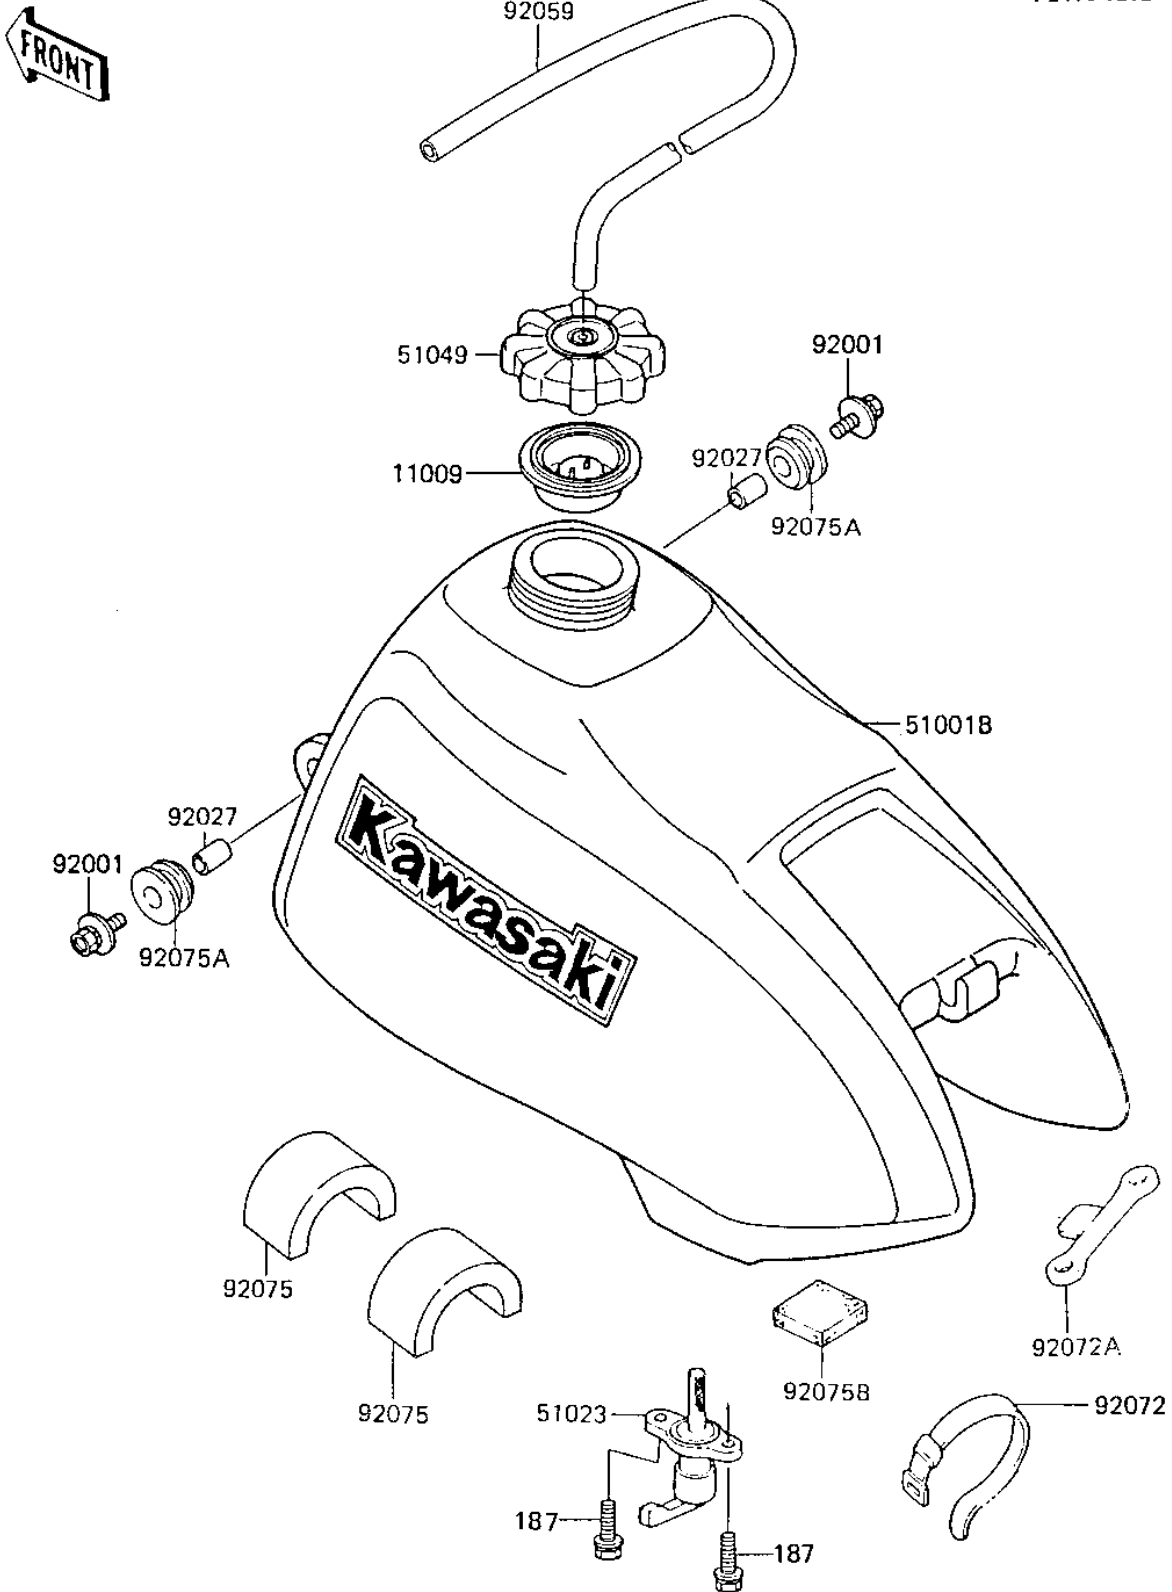

# 1985 KX80 PARTS DIAGRAM

FUEL TANK ('85 KX80-E3)

F2410-0262

# 1985 KX80 PARTS LIST

## FUEL TANK ('85 KX80-E3)

ITEM NAME	PART NUMBER	QUANTITY
GASKET,FUEL TANK (Ref # 11009)	11009-1452	1
TANK-COMP-FUEL,L.GREE (Ref # 51001B)	51001-5494-6W	1
TAP-ASSY-FUEL (Ref # 51023)	51023-1115	1
CAP-TANK,FUEL (Ref # 51049)	51049-1006	1
BOLT,6X25 (Ref # 92001)	92001-1852	2
COLLAR 6.8X10X14.5 (Ref # 92027)	92027-156	2
TUBE,5X9X350 (Ref # 92059)	92059-1265	1
BAND,LONG (Ref # 92072)	92072-032	1
BAND,SEAT (Ref # 92072A)	92072-1056	1
DAMPER (Ref # 92075)	92075-1382	2
DAMPER,FUEL TANK (Ref # 92075A)	92075-1424	2
DAMPER,FUEL TANK,RR (Ref # 92075B)	92075-1483	1
BOLT-UPSET-WSP (Ref # 187)	187B0616	2