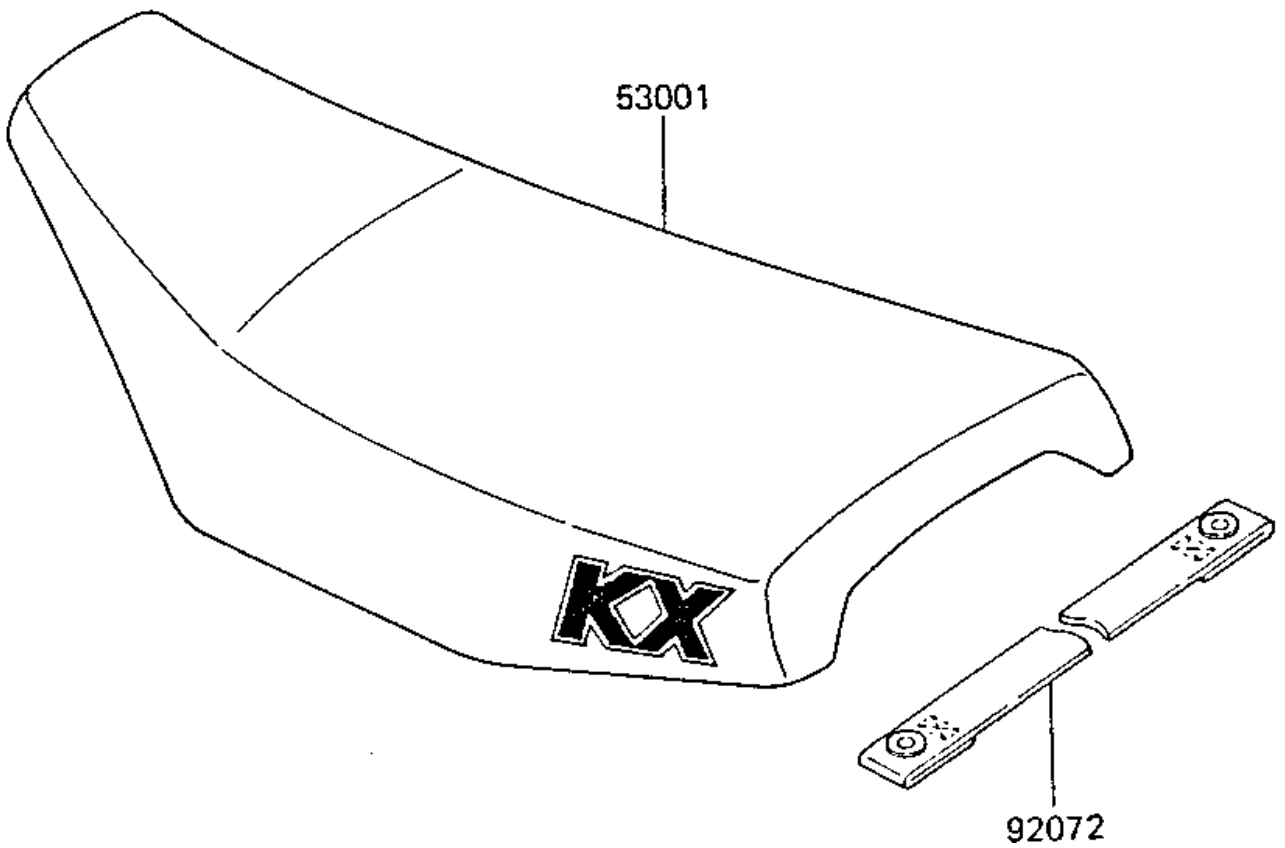

1985 KX80 PARTS DIAGRAM

SEAT ('85 KX80-E3)

F2510-0269

1985 KX80 PARTS LIST

SEAT ('85 KX80-E3)

ITEM NAME	PART NUMBER	QUANTITY
SEAT-ASSY (Ref # 53001)	53001-1410	1
BAND (Ref # 92072)	92072-3742	1